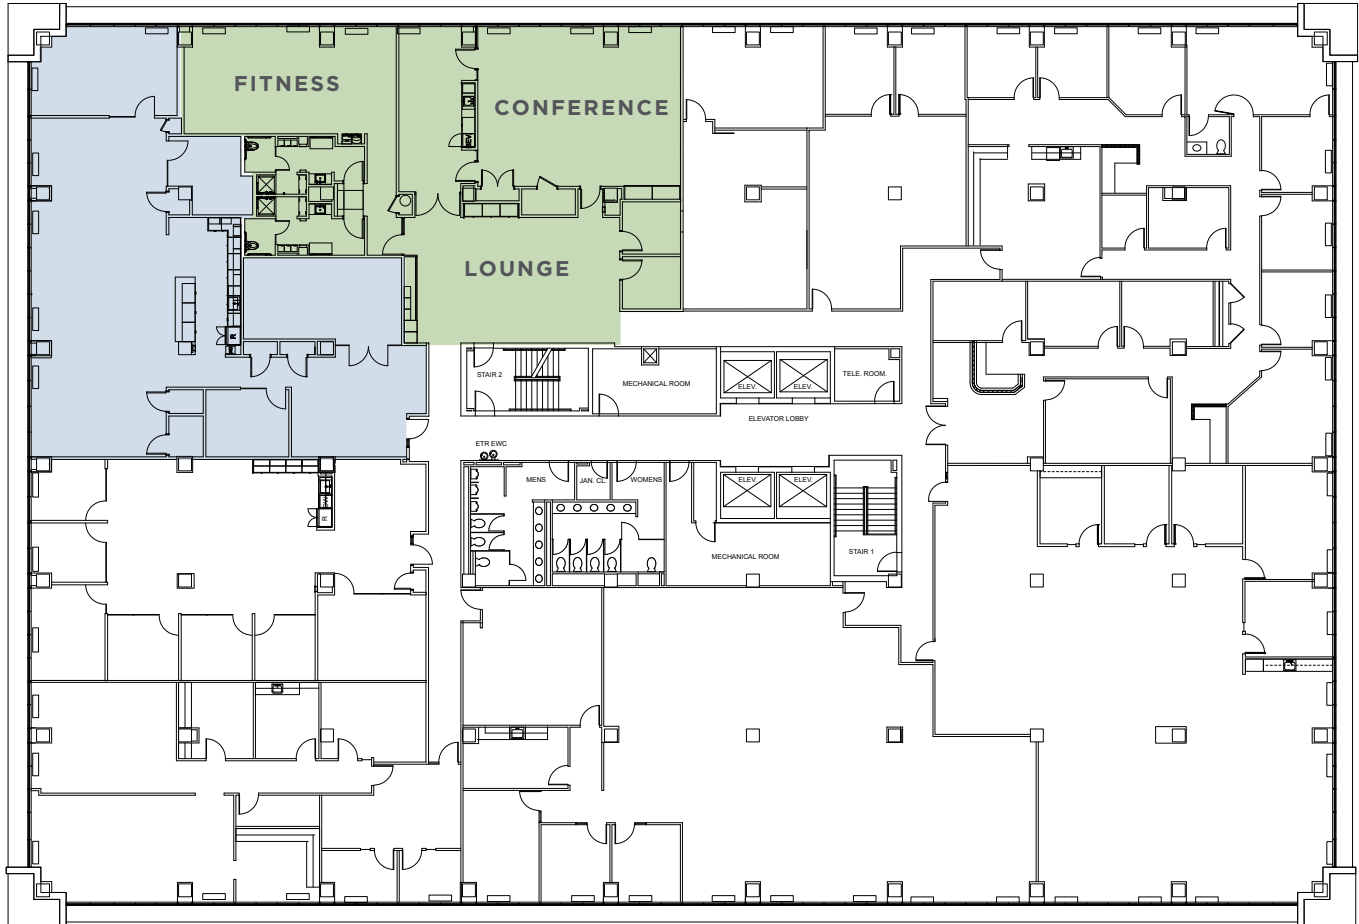

1700 ROCKVILLE PIKE

3rd Floor | 3,592 SQ.FT.

AVAILABLE SPACE

FOR MORE INFORMATION

JOSE FLEFIL, CCIM	301.474.3326	JFLEFIL@MORNING-CALM.COM
PAIGE SWANK	301.474.3371	PSWANK@MORNING-CALM.COM
JOE CHISM	301.474.3315	JCHISM@MORNING-CALM.COM