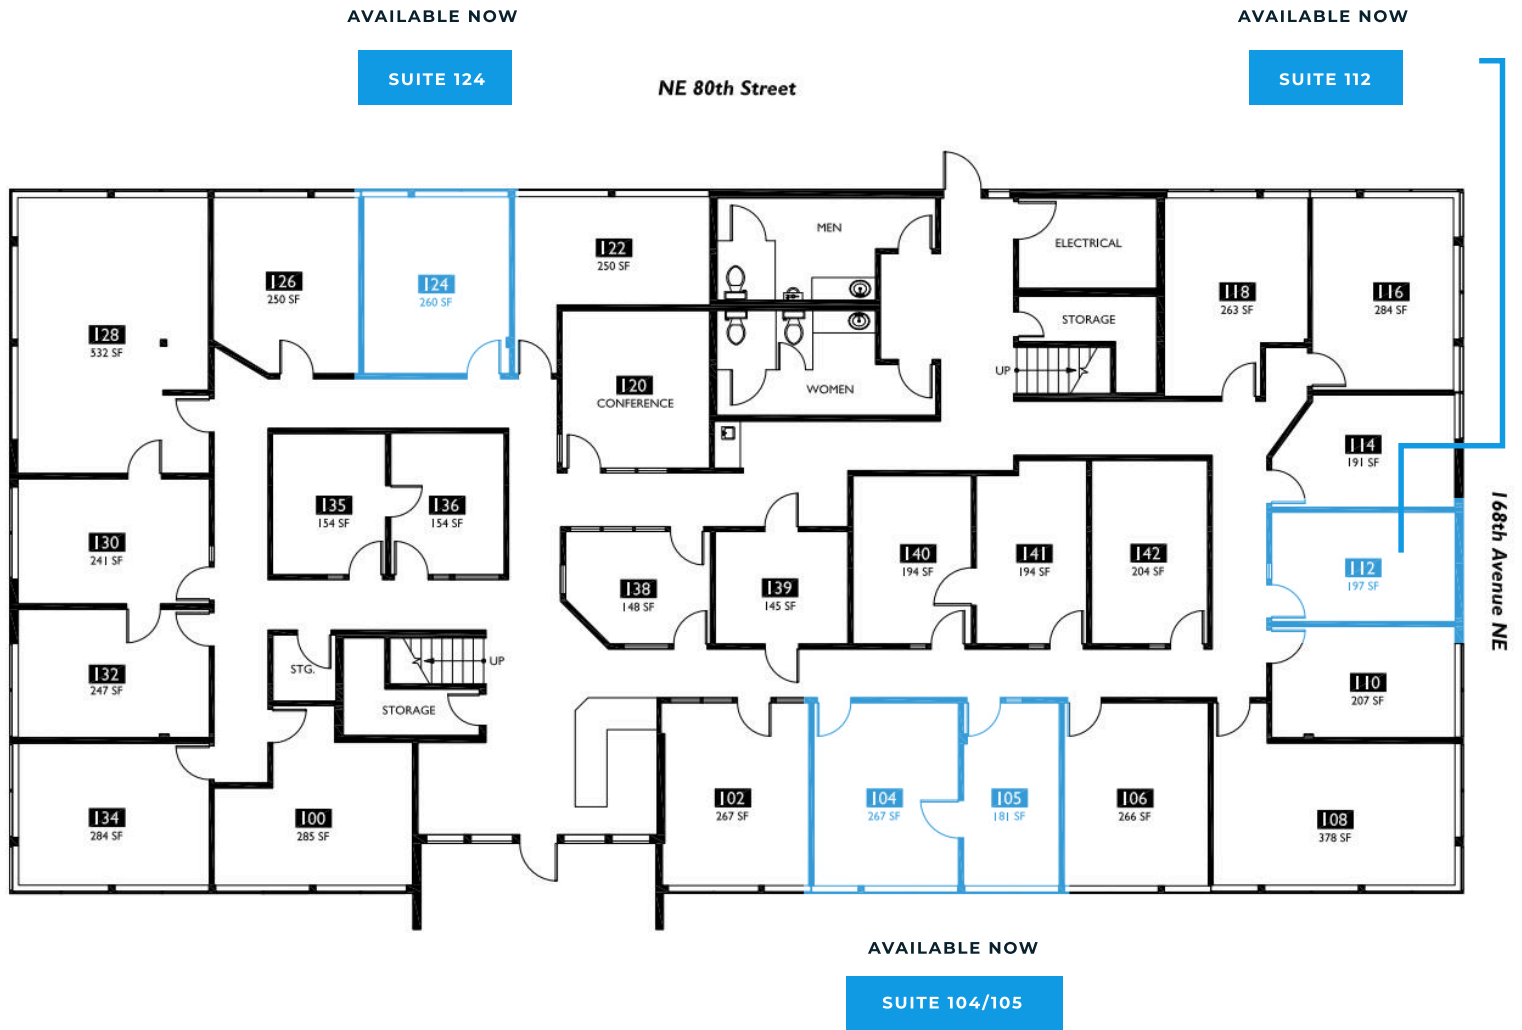

REDMOND OFFICE CENTER BUILDING 4

AVAILABLE SPACES - LEASING FLOOR PLAN

1ST FLOOR