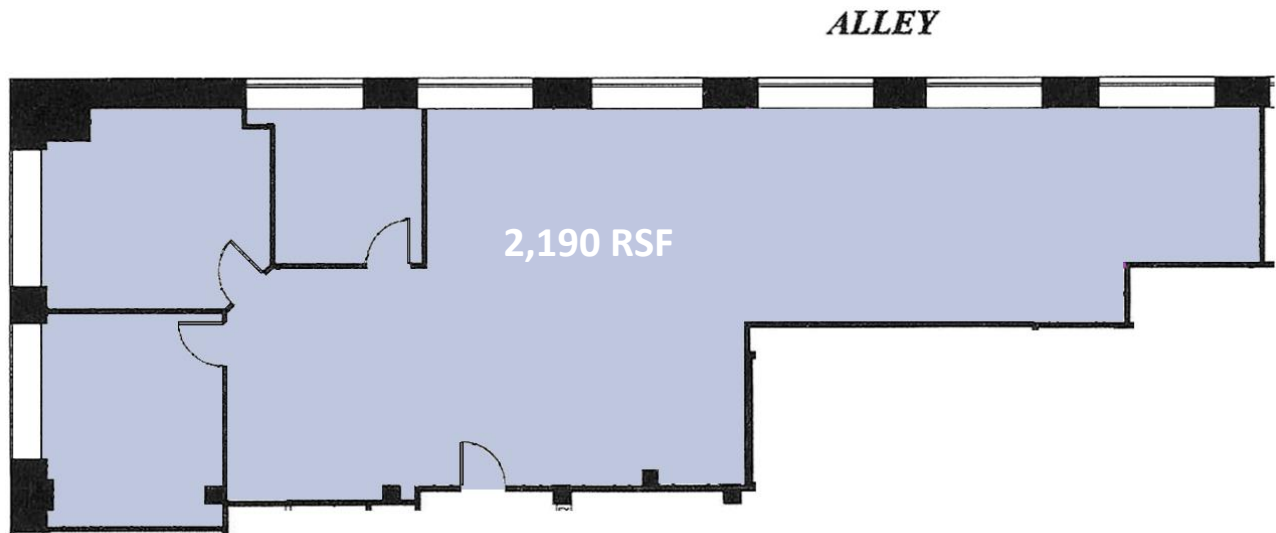

AVAILABLE SPACE

Suite 305. Office space, approximately 2,190 rentable square feet. Three private offices, and open work area.

FLOOR PLAN

INTERIOR