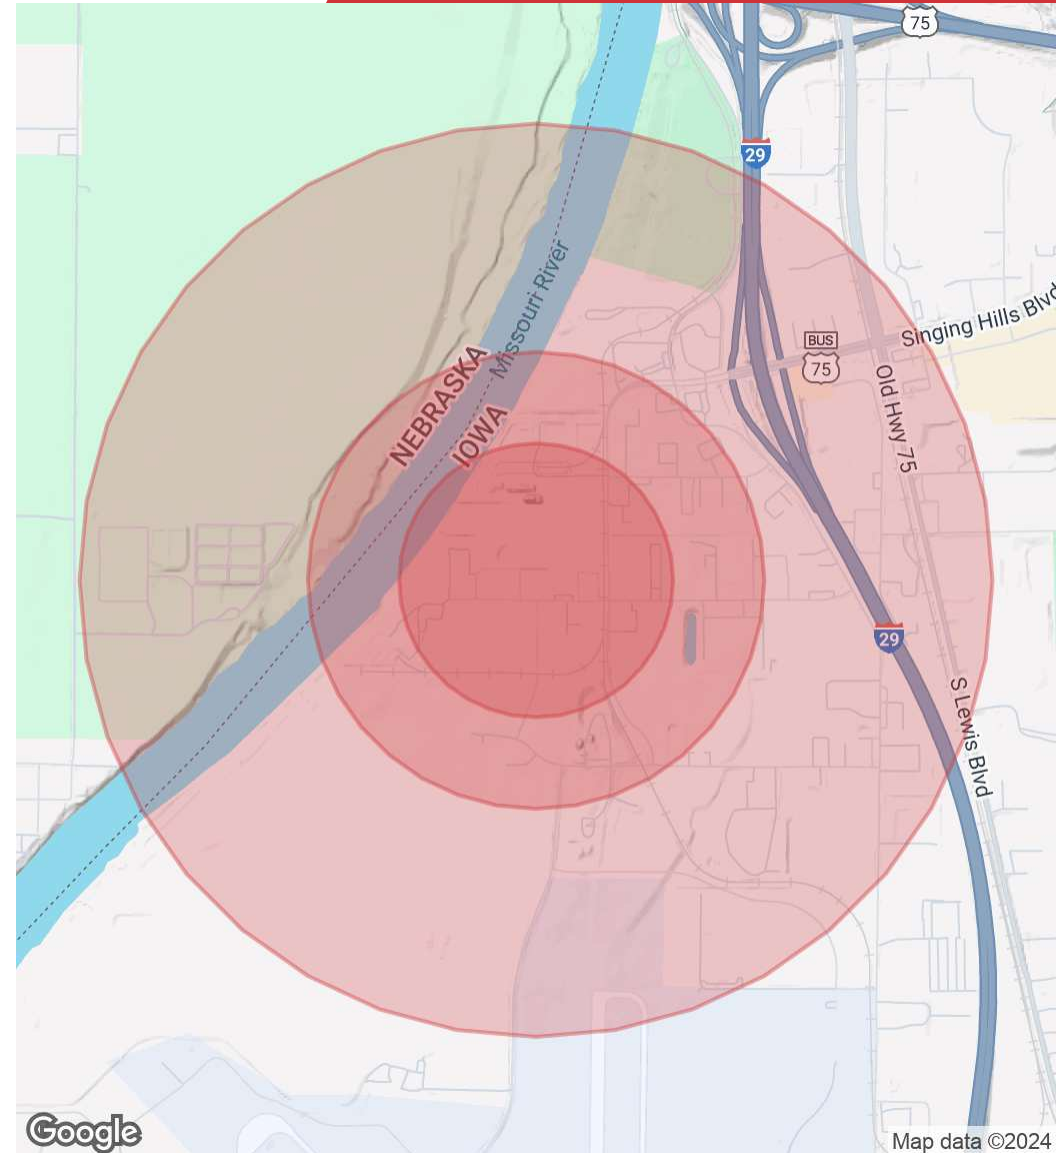

### Location Description

Sioux City

### Location Information

Street Address	2101 Murray St
City, State, Zip	Sioux City, IA 51111
County	Woodbury

400 Gold Circle, Suite 120  
Dakota Dunes, SD 57049  
712 224 2727 tel  
[naiunited.com](http://naiunited.com)

	0.3 Miles	0.5 Miles	1 Mile
<b>Population</b>			
Total Population	2	3	20
Average Age	34	34	35
Average Age (Male)	33	33	35
Average Age (Female)	35	35	36
<b>Households &amp; Income</b>			
Total Households	1	1	7
# of Persons per HH	2	3	2.9
Average HH Income	\$82,902	\$82,902	\$93,808
Average House Value	\$245,349	\$245,349	\$236,754
<b>Ethnicity (%)</b>			
Hispanic	0.0%	0.0%	25.0%
<b>Race</b>			
Total Population - White	1	2	12
% White	50.0%	66.7%	60.0%
Total Population - Black	0	1	1
% Black	0.0%	33.3%	5.0%
Total Population - Asian	0	0	1

Demographics data derived from AlphaMap