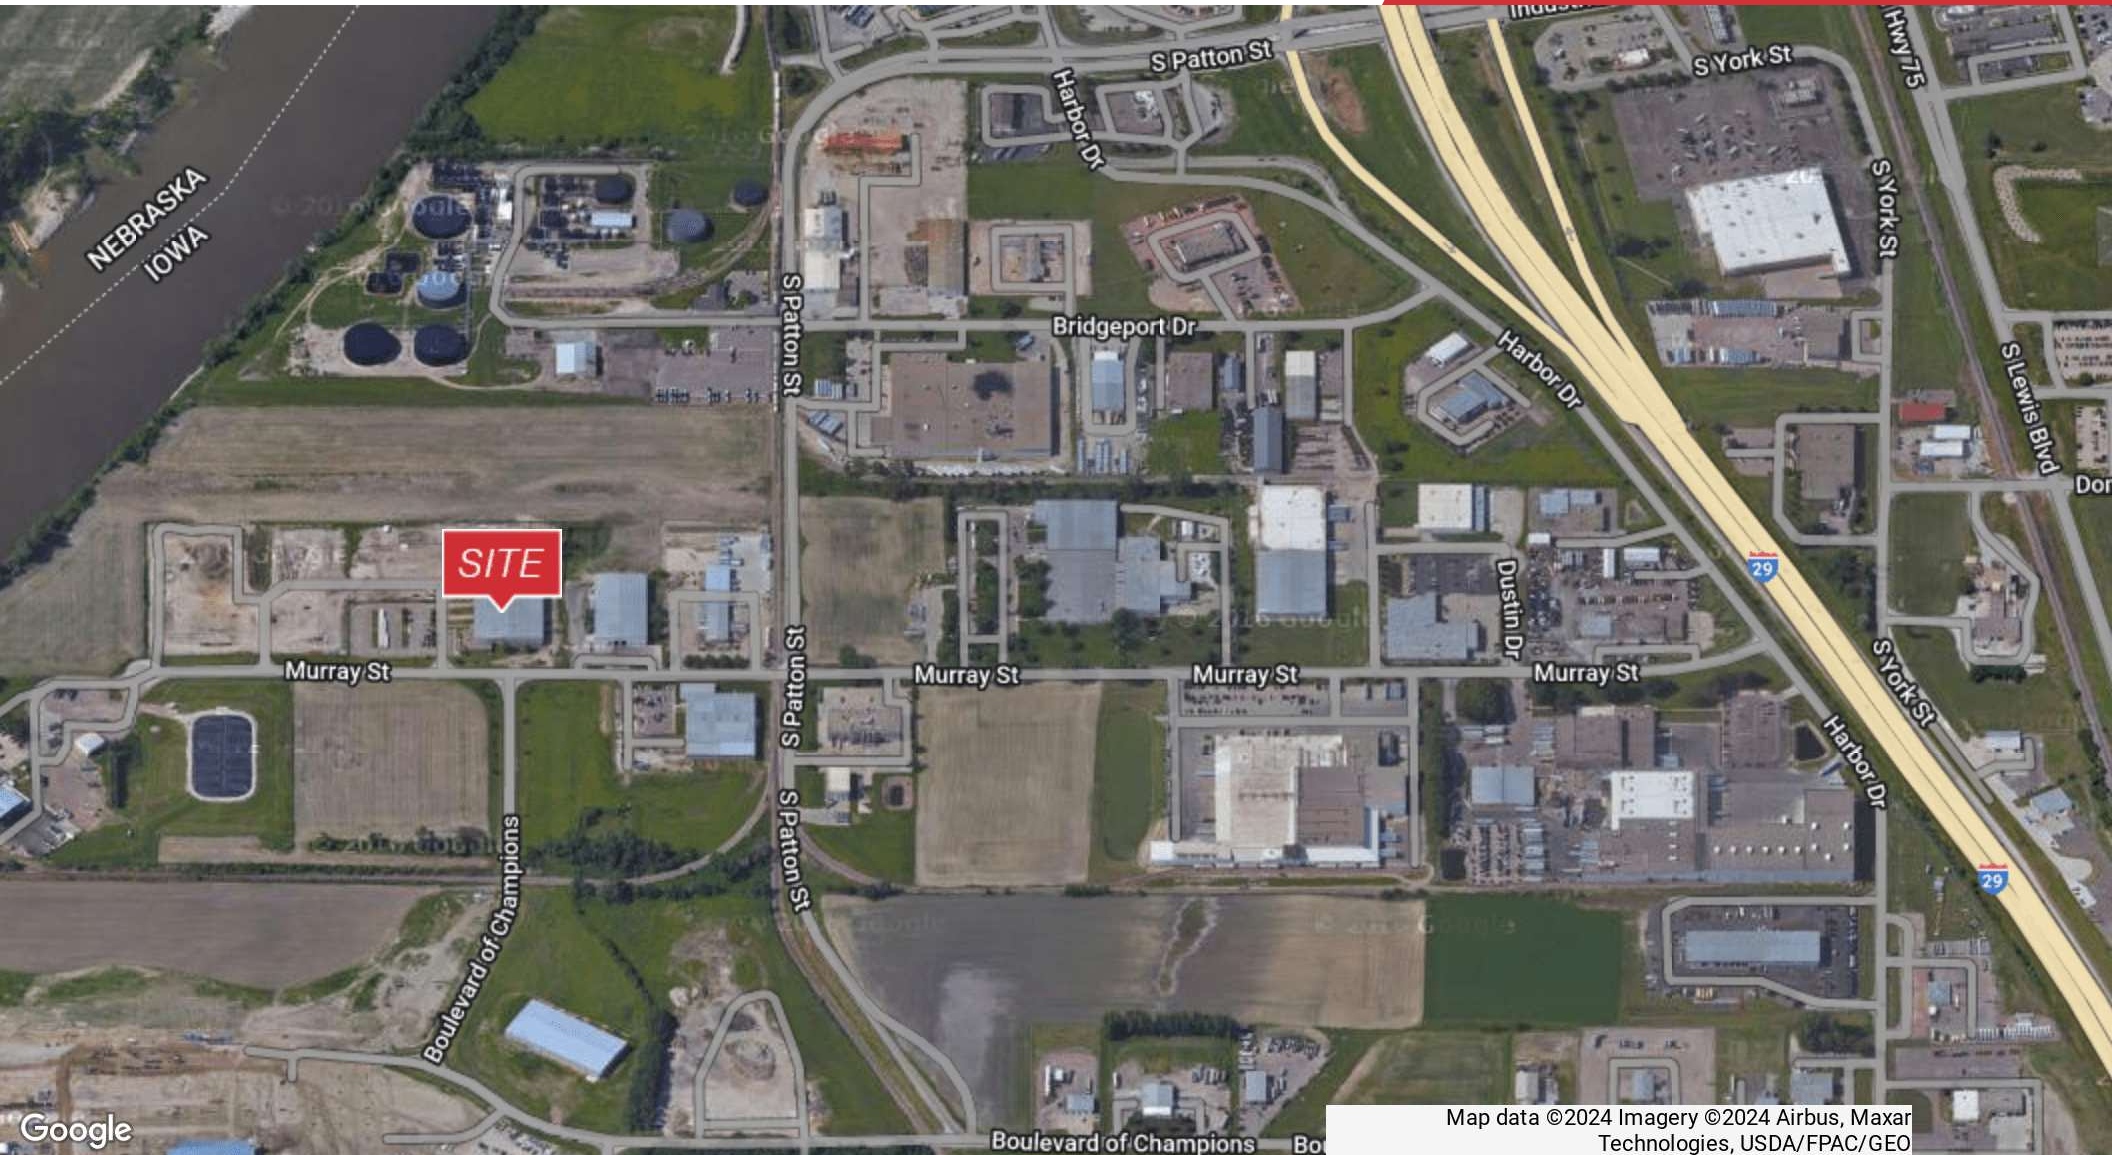

Map data ©2024 Imagery ©2024 Airbus, Maxar Technologies, USDA/FPAC/GEO

400 Gold Circle, Suite 120
Dakota Dunes, SD 57049
712 224 2727 tel
naiunited.com