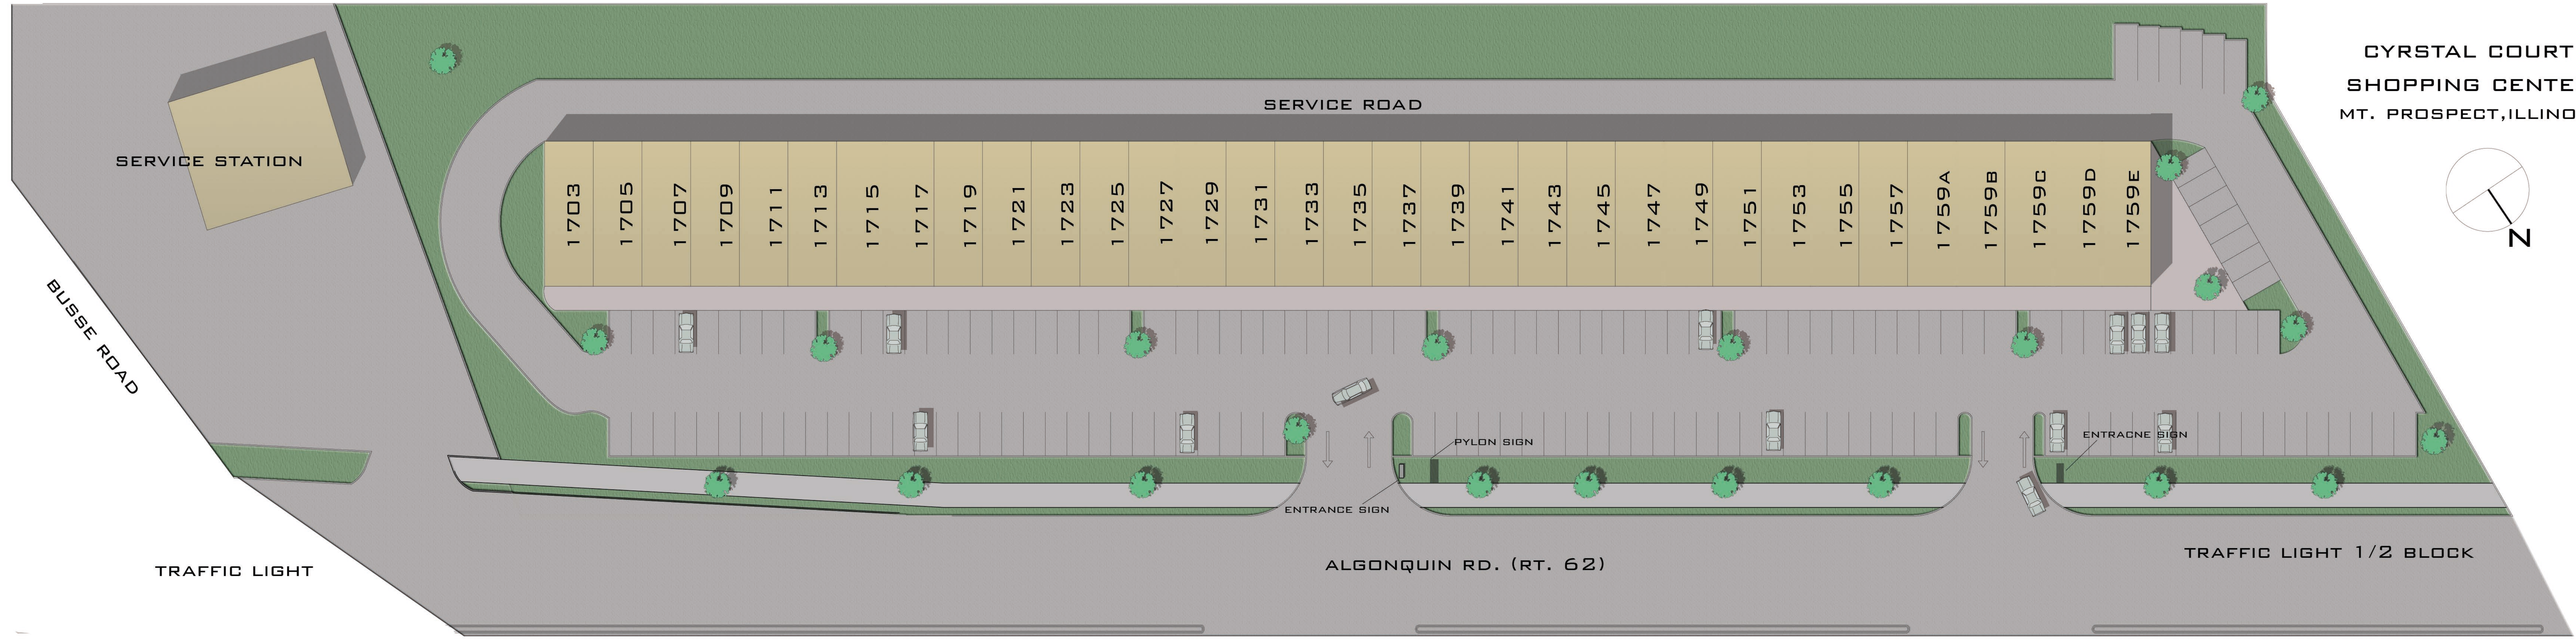

CYRSTAL COURT
SHOPPING CENTER
MT. PROSPECT, ILLINOIS

SERVICE STATION

SERVICE ROAD

1703
1705
1707
1709
1711
1713
1715
1717
1719
1721
1723
1725
1727
1729
1731
1733
1735
1737
1739
1741
1743
1745
1747
1749
1751
1753
1755
1757
1759A
1759B
1759C
1759D
1759E

BUSSE ROAD

PYLON SIGN

ENTRANCE SIGN

ENTRANCE SIGN

TRAFFIC LIGHT

ALGONQUIN RD. (RT. 62)

TRAFFIC LIGHT 1/2 BLOCK