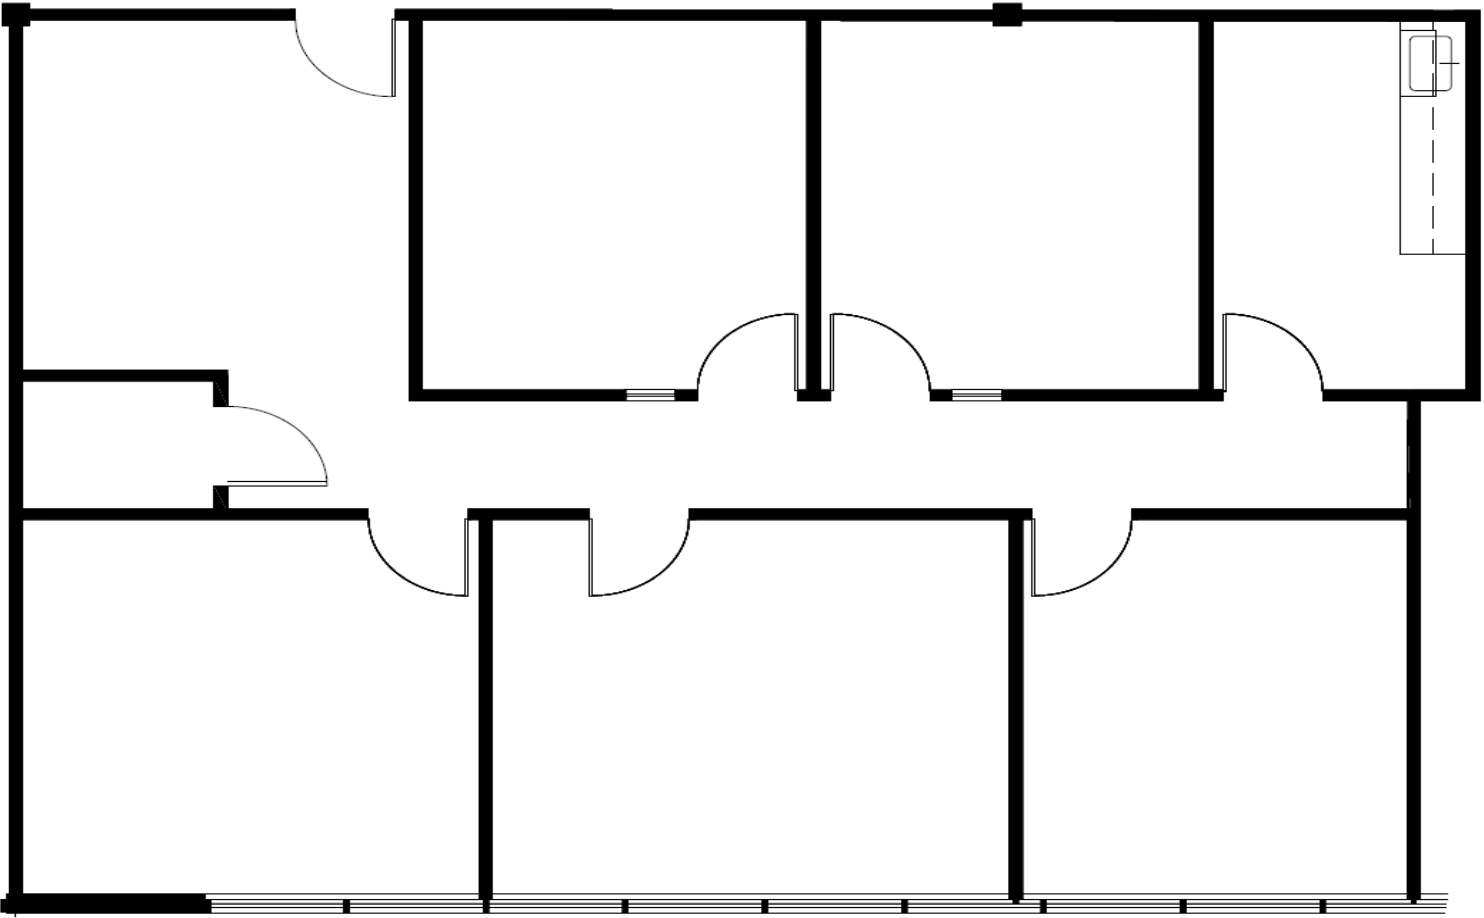

520 E. Central Pkwy

Suite 311 1,562 SF

Plano, Texas 75074

Suite 311
1562 RSF

For Additional Information, Contact:

Bill Rudd
972-422-4515
www.haggardpropertygroup.com

No warranty or representation, express or implied, is made as to the accuracy of the information contained herein, and same is submitted subject to errors, omissions, change of price, rental or other conditions, withdrawal without notice, and to any special listing conditions, imposed by our principals or members.