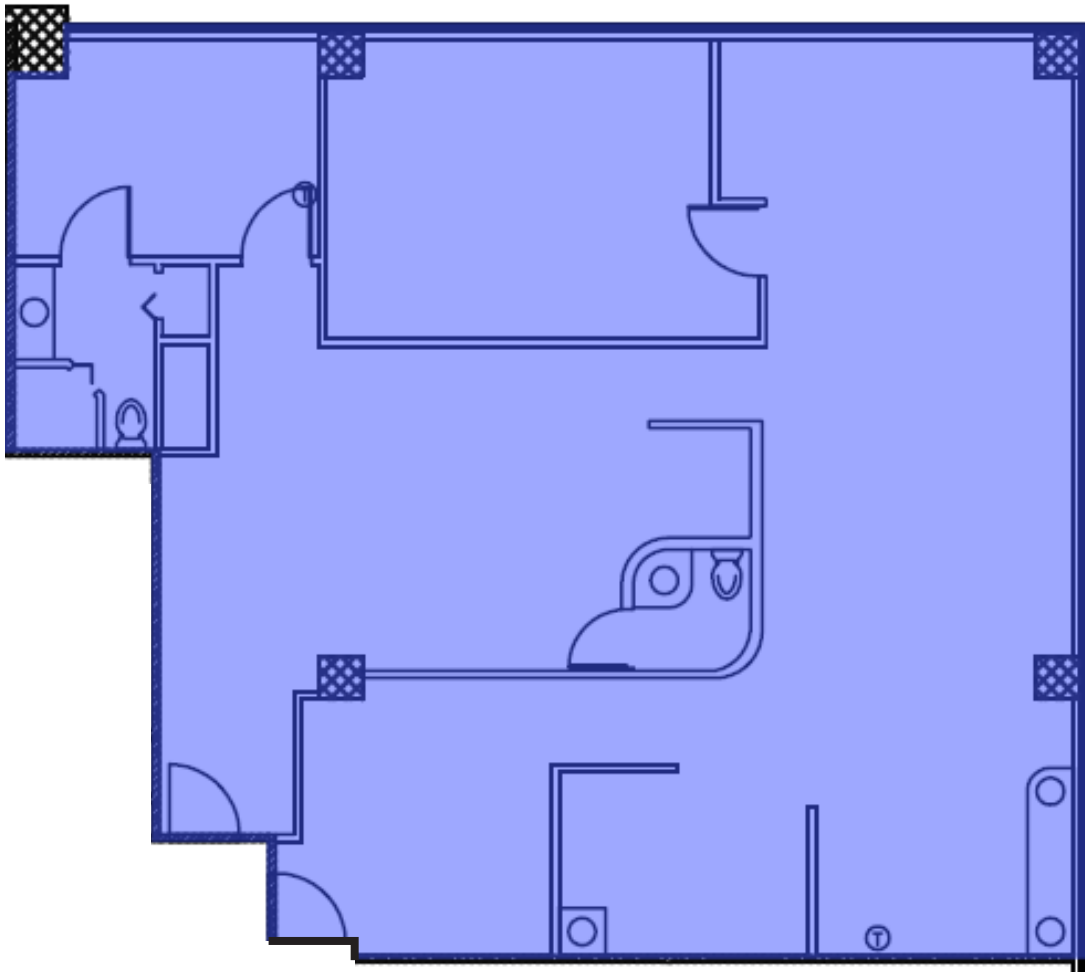

Meyerland Professional Plaza

9660 Hillcroft Ave | Houston, TX 77096

Floor Plan | Suite 300 | 1,931 RSF

TRANSWESTERN

REAL ESTATE
SERVICES

Leasing Information:

Sarah Carter | VP

713.231.1629