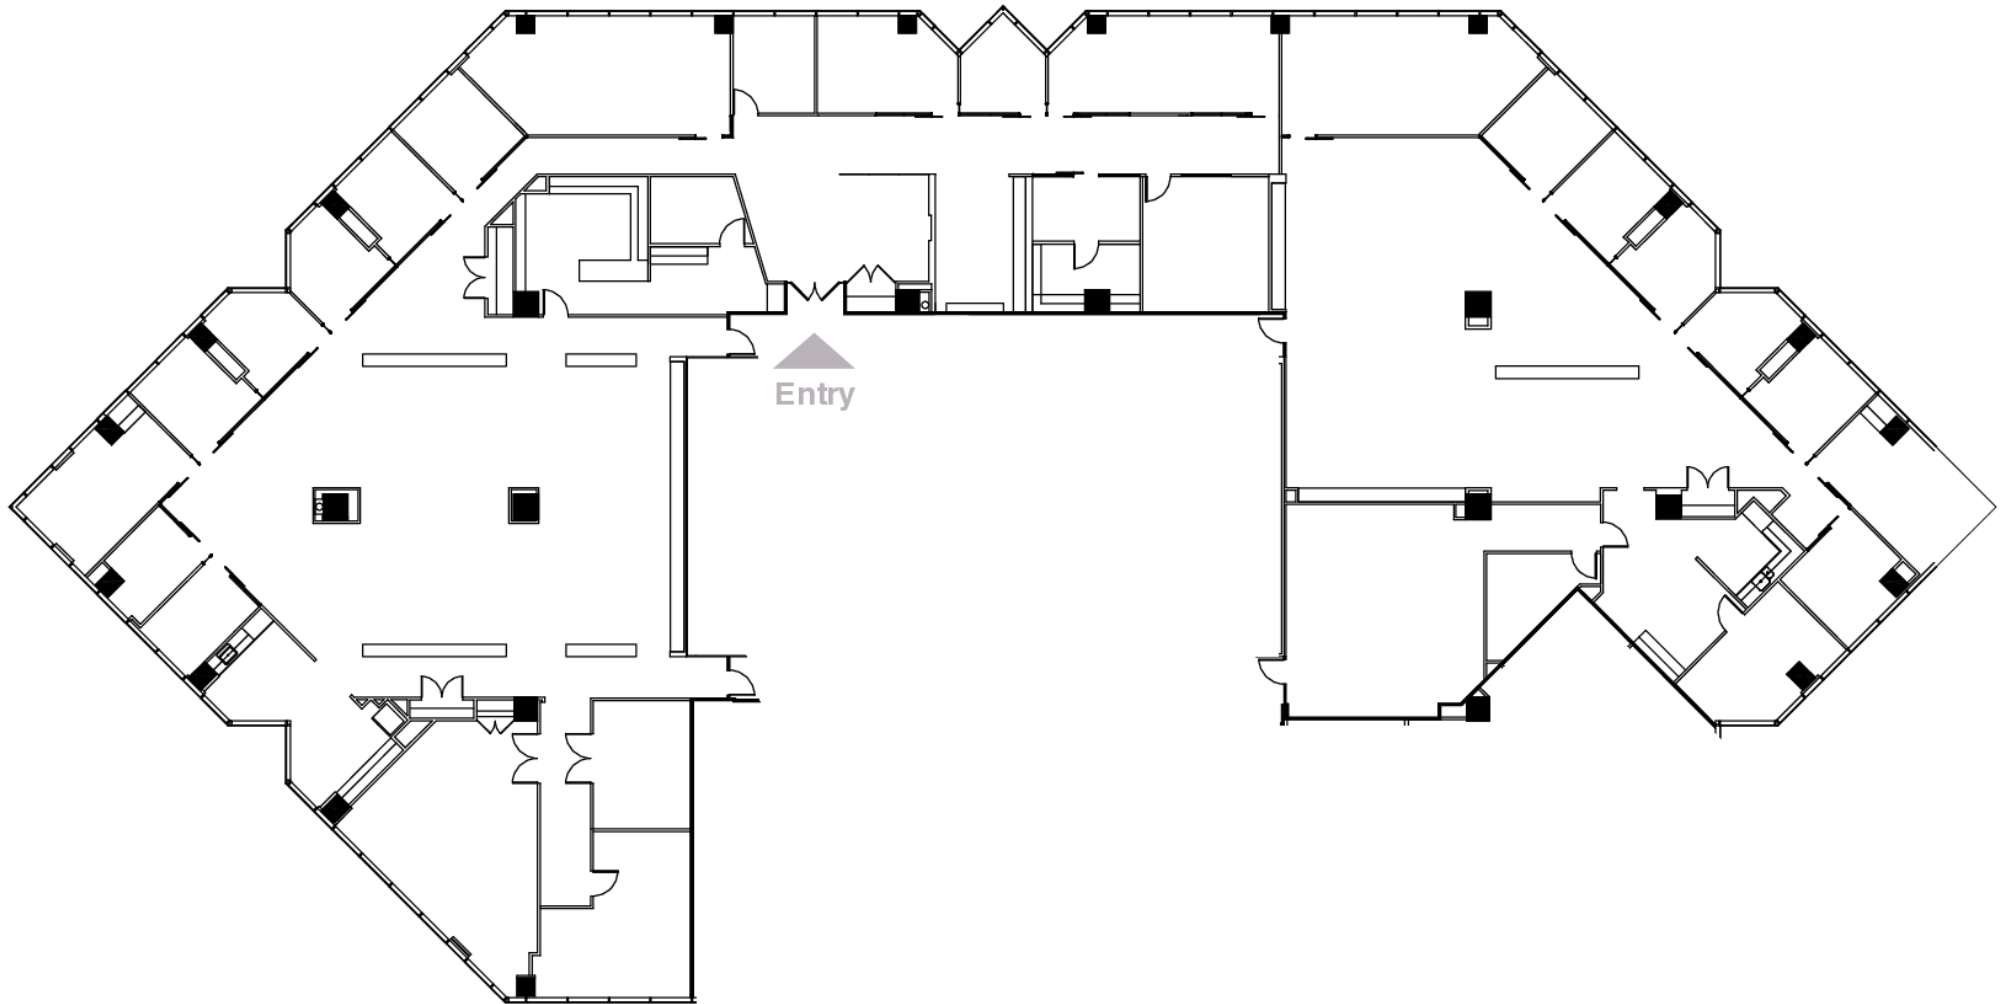

PEACHTREE

Suite 1000 | 16,529 RSF

Michael Howell  
404.926.1640  
mhowell@lpc.com

Hunter Henritze  
404.924.2819  
hhenritze@lpc.com

Gil Russell  
404.519.0671  
grussell@lpc.com

Lincoln