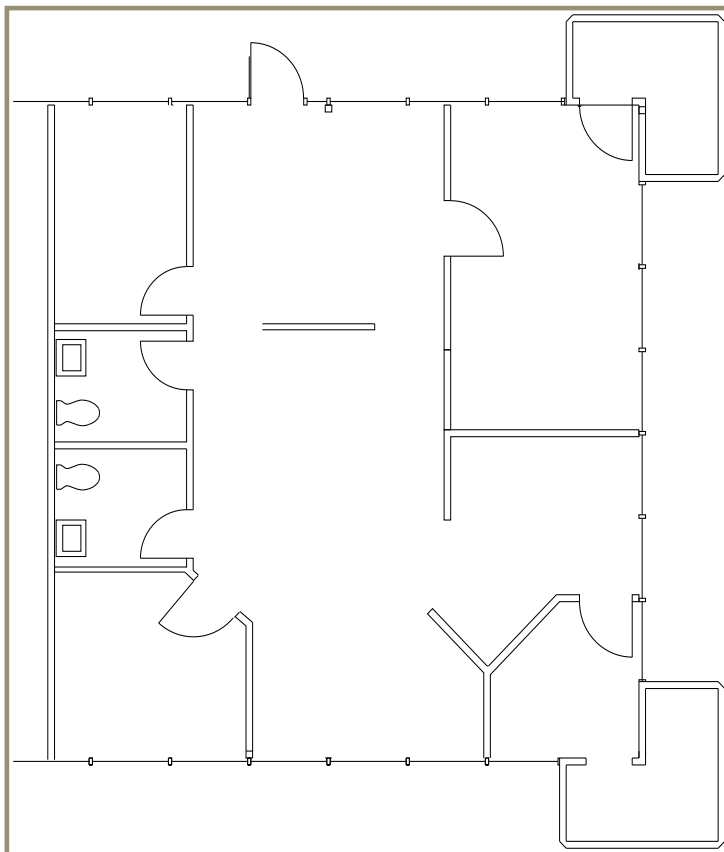

CHASE BUILDING ON LEE TREVINO

1533 LEE TREVINO, SUITE A1, EL PASO-EAST

**IMMEDIATELY
AVAILABLE FOR LEASE
APPROX. 1,037 RSF
PROFESSIONAL OFFICE**

CLASS A OFFICE SPACE

- Large Private Office with Reception Area, & Private Offices
- Large Windows with Great Views
- Plumbed for a Hair Salon with Workstations and Wash Sinks
- Located off Main Bank Building with Private Exterior Entrance
- Private Restrooms
- Suite Signage Available