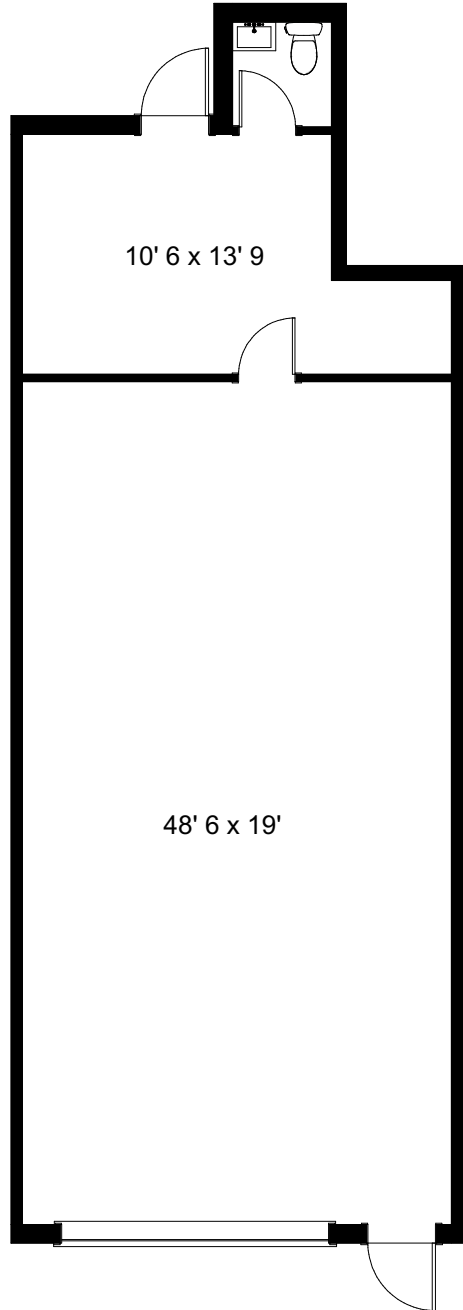

TANGLEWOOD PLAZA
4910 TAMiami TRAIL N
SUITE 114
NAPLES, FL

TOTAL USABLE AREA 993 sq. ft.

This floor plan is created from field measurements. The usable area calculations are based upon measurements from outside exterior walls to center of demising walls