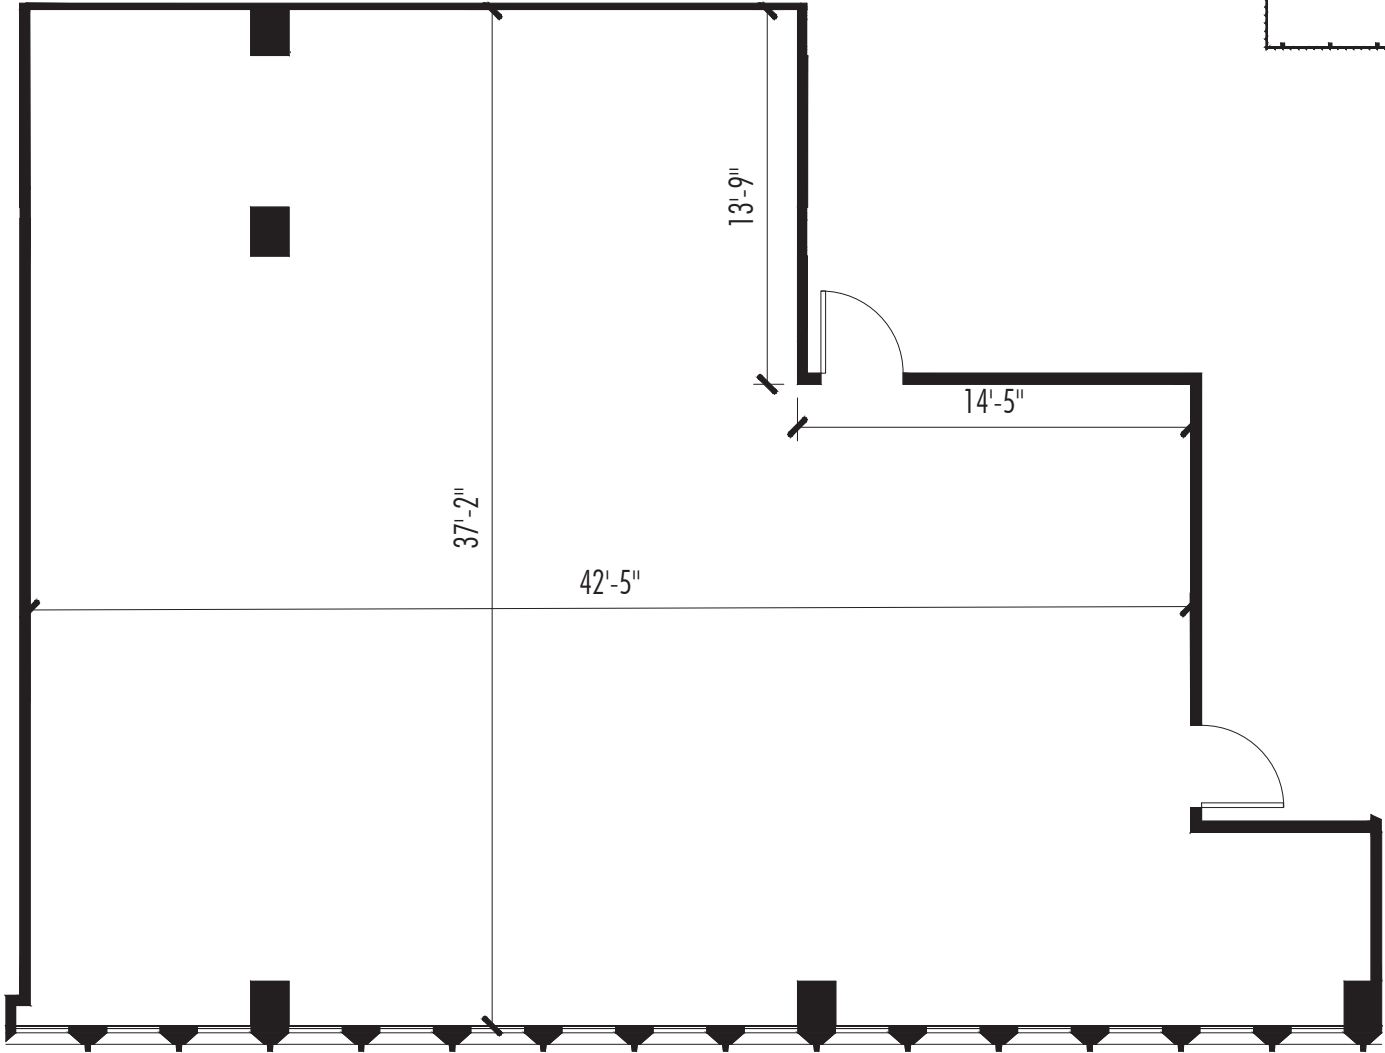

# TOWER 229, SUITE 1225

1,843 RSF

KEY PLAN

PEACHTREE  
CENTER