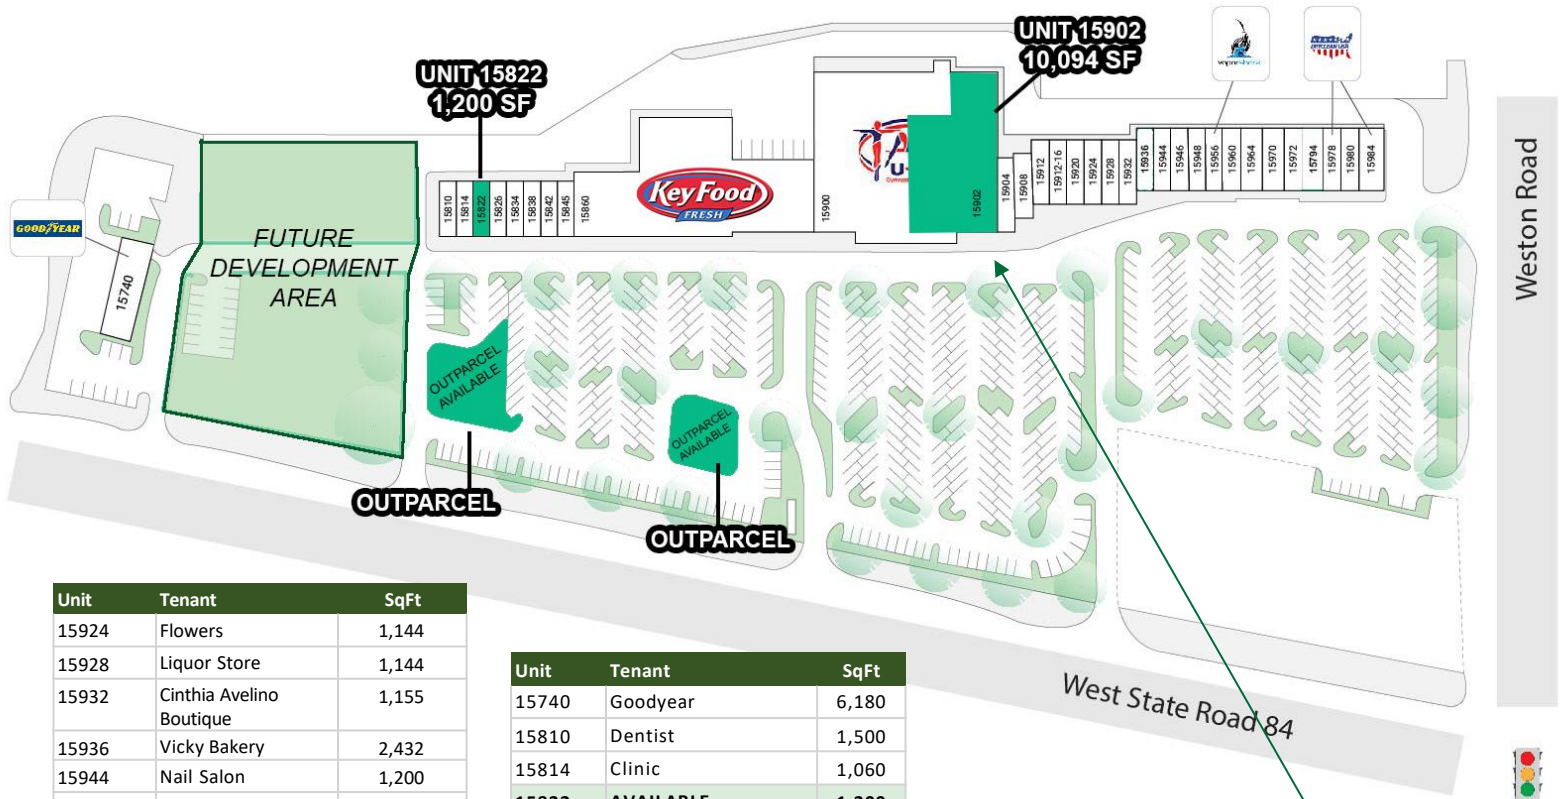

WESTGATE SHOPPING CENTER

15740 - 15984 W STATE ROAD 84, SUNRISE, FL 33326