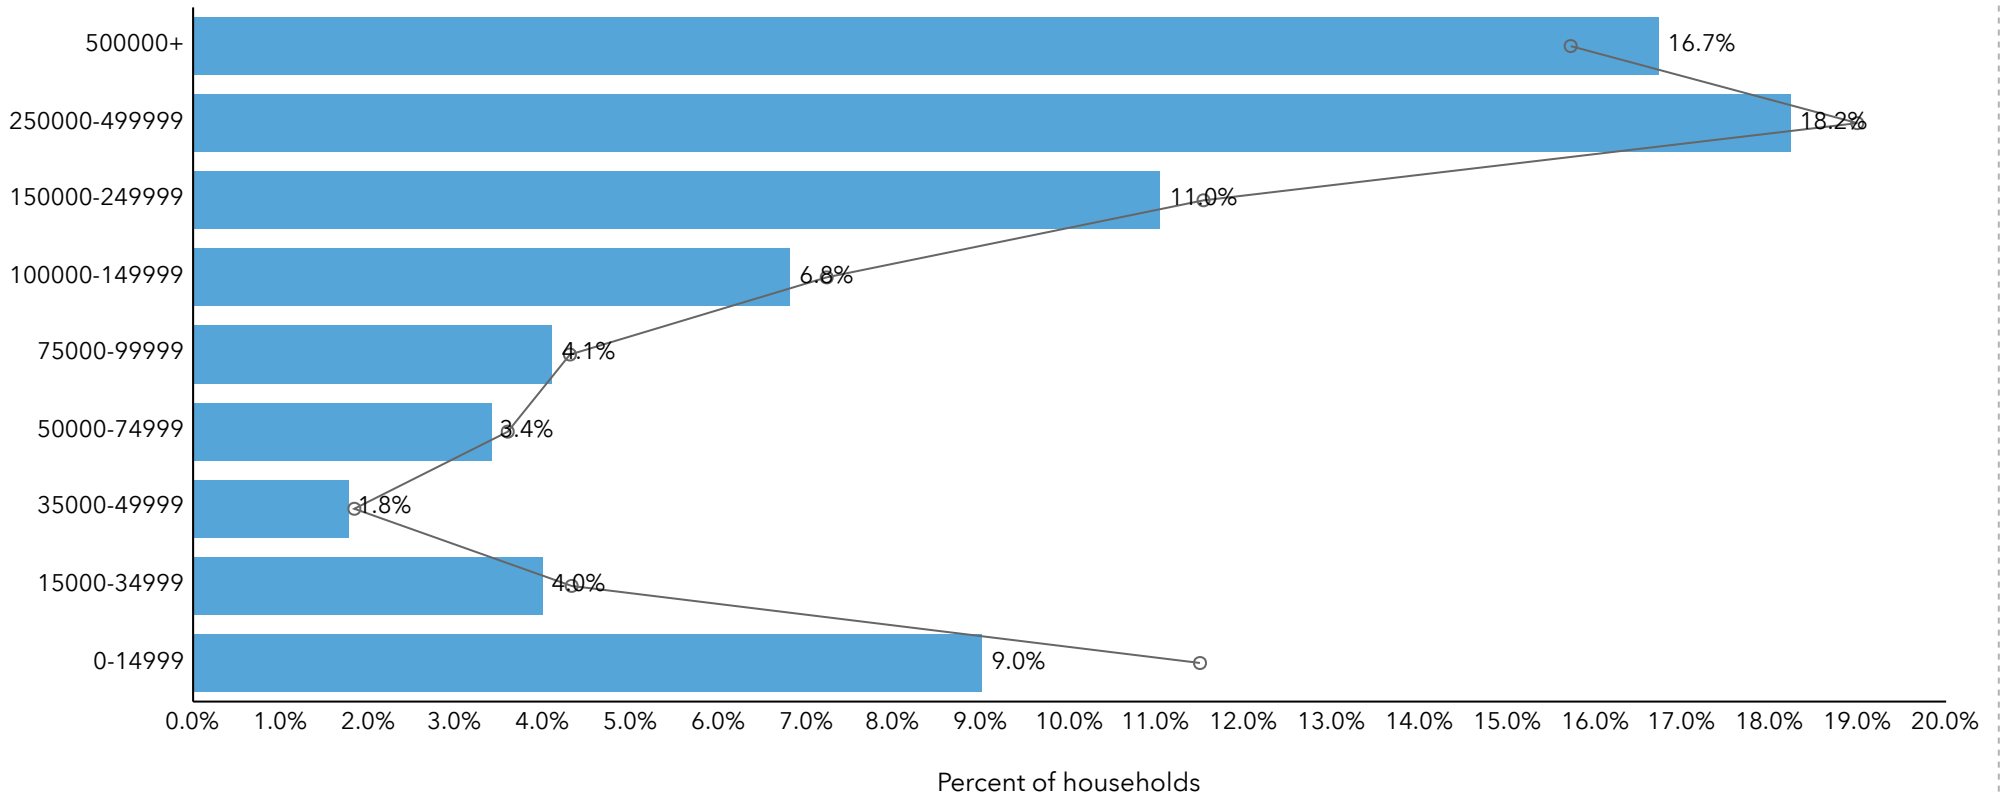

Net Worth (%)

Dots show comparison to Ascension Parish