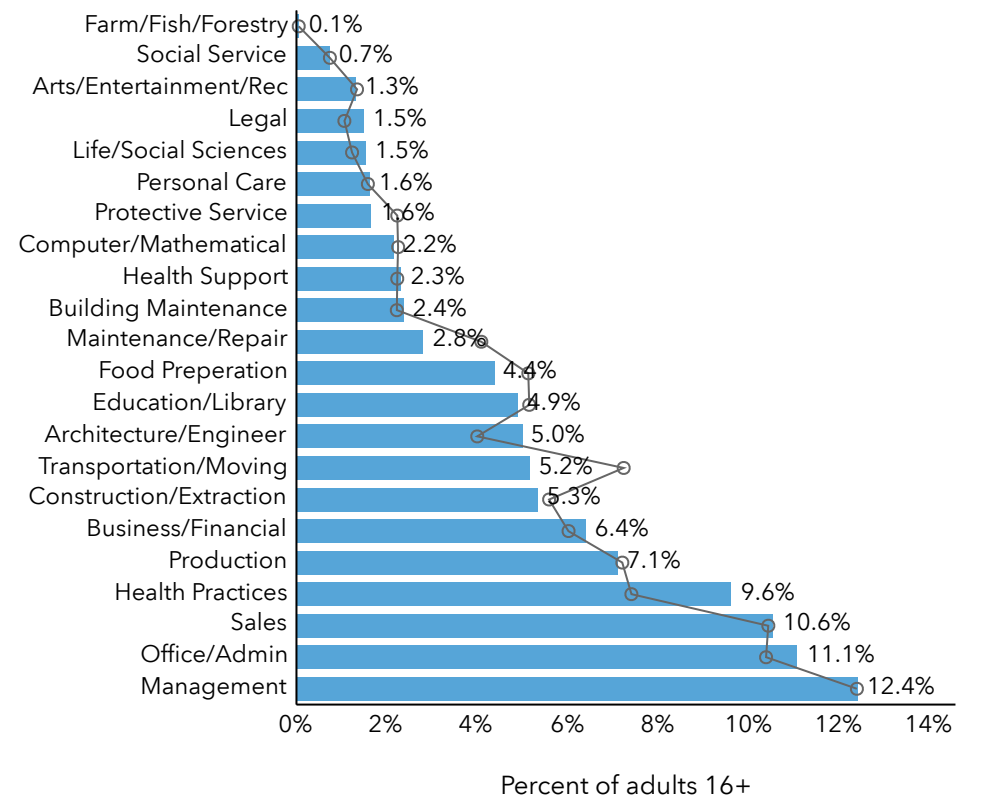

Business Summary by SIC (%)

Dots show comparison to Ascension Parish

Civilian Population 16+

Labor Force by Occupation (%)

Dots show comparison to Ascension Parish

Key Facts

70769 (5 miles)
70769, Prairieville, Louisiana
Ring of 5 miles