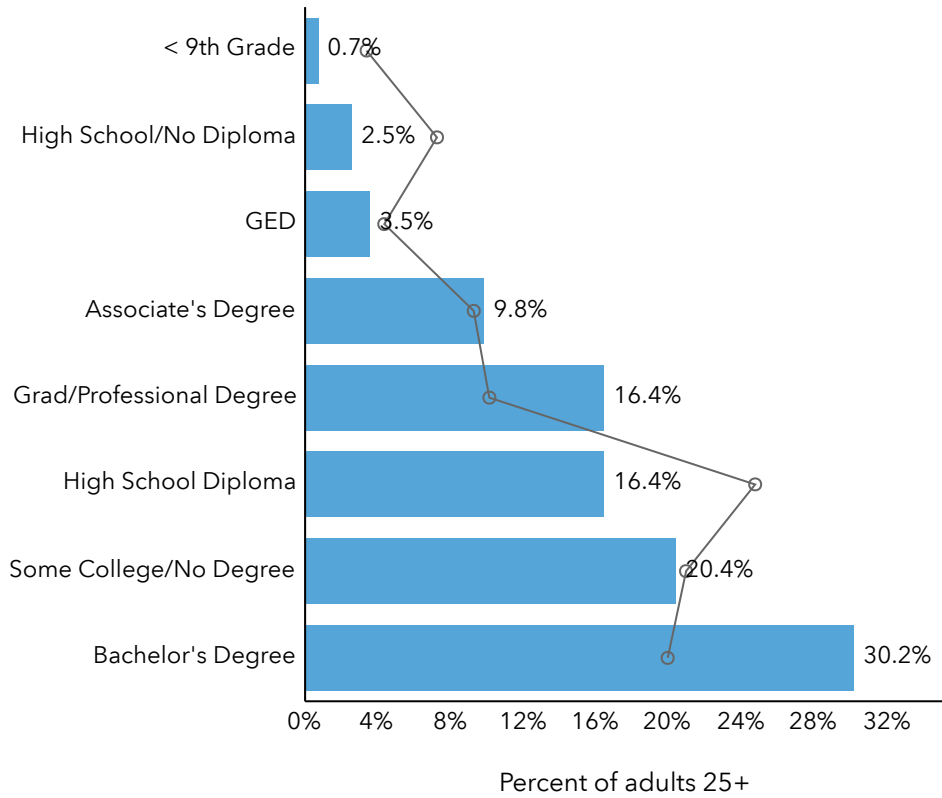

Key Facts

70769 (1 mile)
70769, Prairieville, Louisiana
Ring of 1 mile

Prepared by Esri
Latitude: 30.27228
Longitude: -90.98819

Educational Attainment (%)

Dots show comparison to Ascension Parish