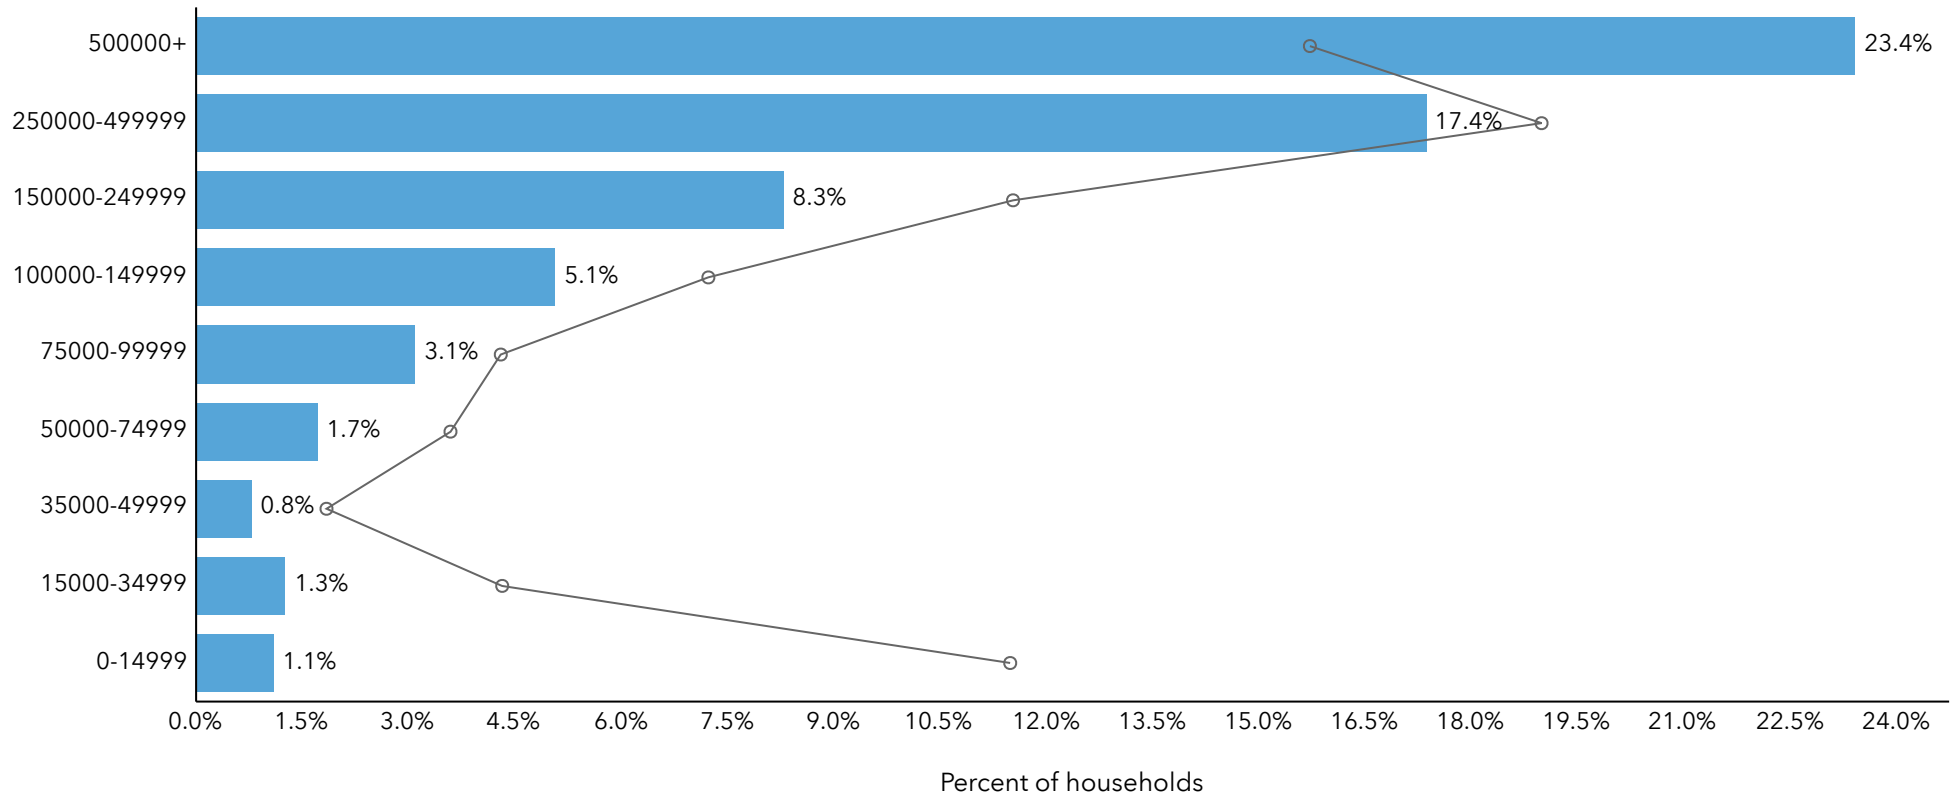

Key Facts

70769 (1 mile)
70769, Prairieville, Louisiana
Ring of 1 mile

Prepared by Esri
Latitude: 30.27228
Longitude: -90.98819

Per Capita Income

Dots show comparison to Ascension Parish

Net Worth (%)

Dots show comparison to Ascension Parish