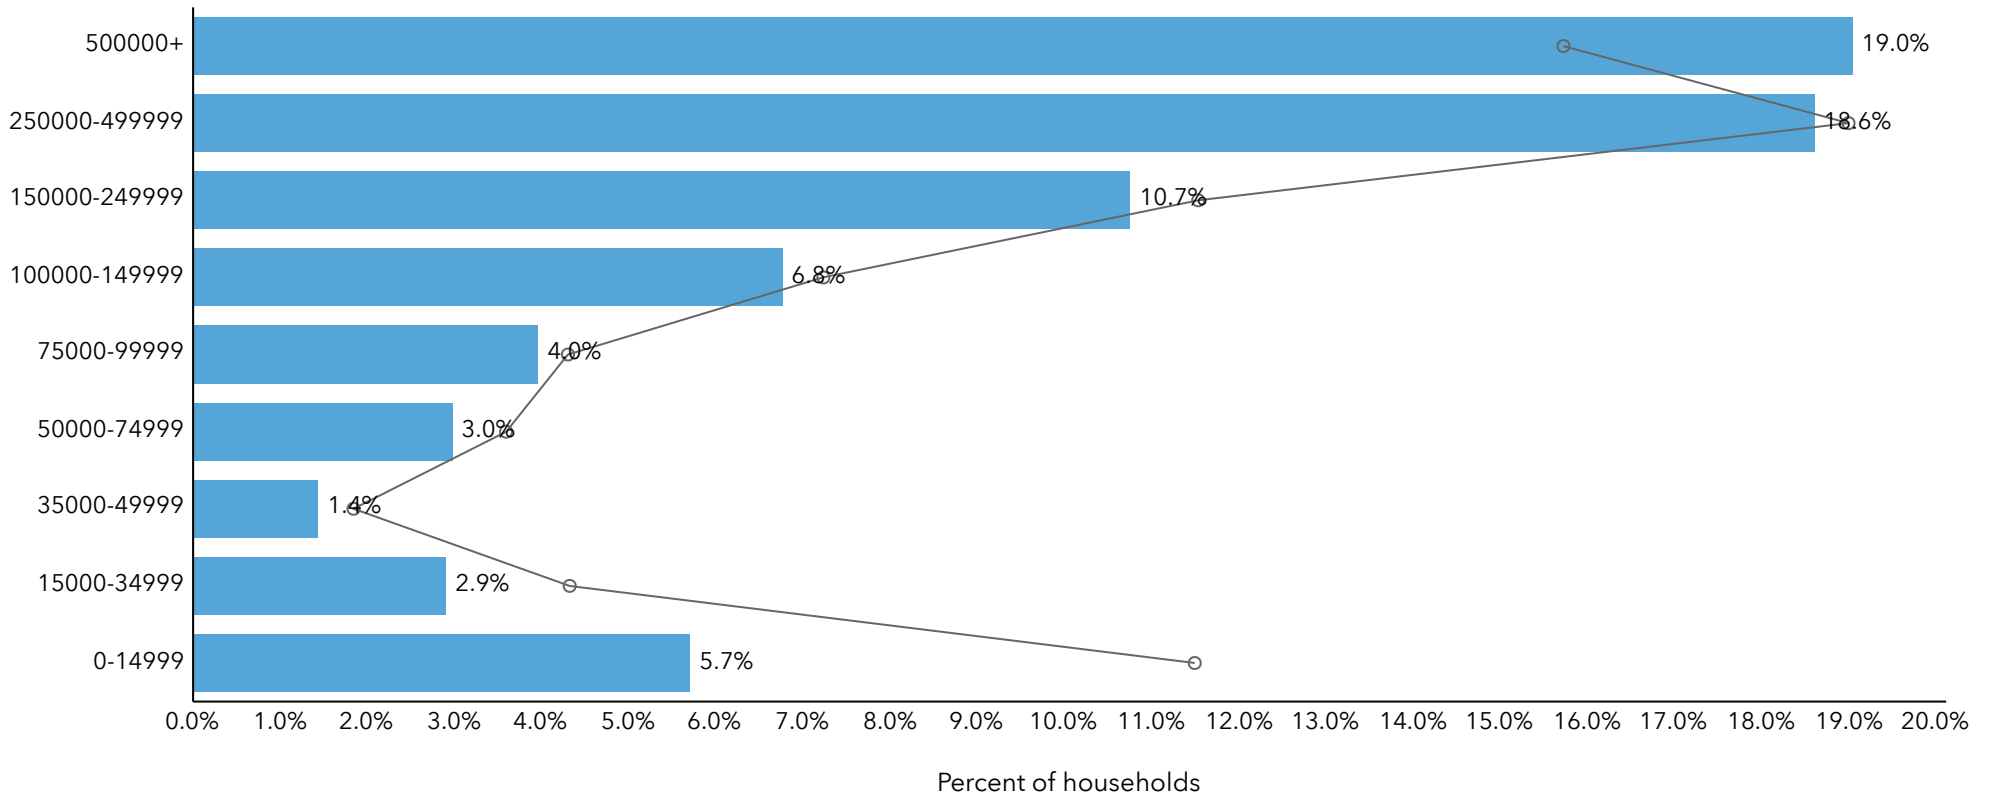

Key Facts

70769 (3 miles)
70769, Prairieville, Louisiana
Ring of 3 miles

Prepared by Esri
Latitude: 30.27228
Longitude: -90.98819

Per Capita Income

Dots show comparison to Ascension Parish

Net Worth (%)

Dots show comparison to Ascension Parish