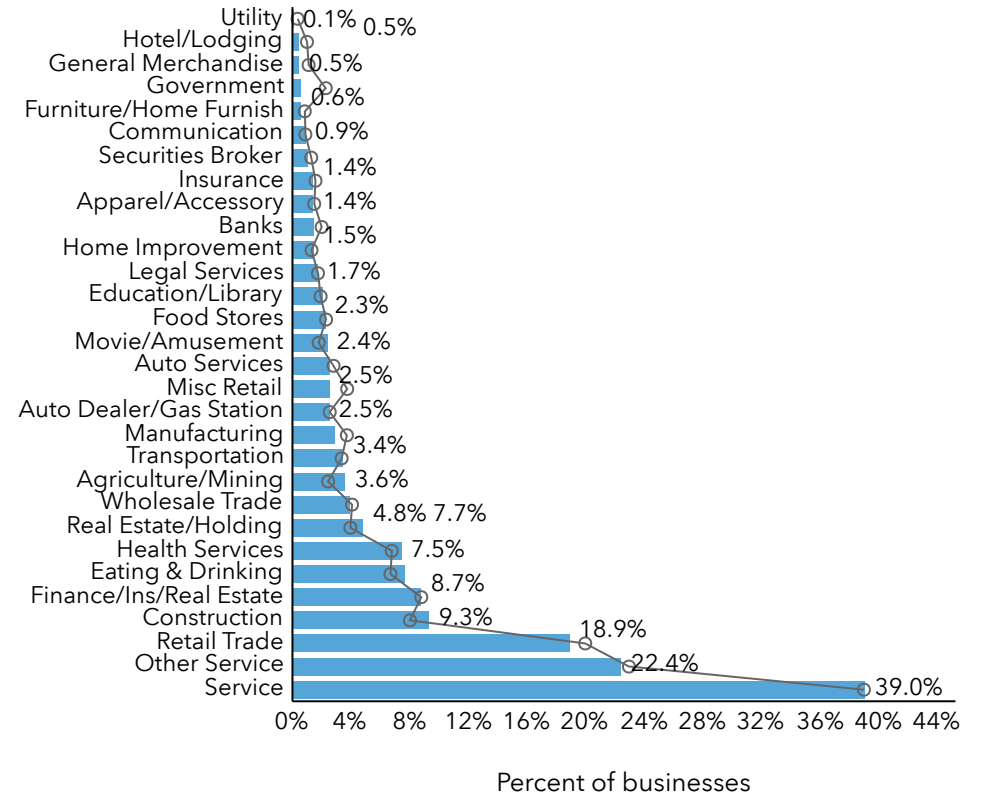

Business Summary by SIC (%)

Dots show comparison to Ascension Parish

Civilian Population 16+

● Employed Civilian Pop 16+ ● Unemployed Population 16+

Labor Force by Occupation (%)

Dots show comparison to Ascension Parish