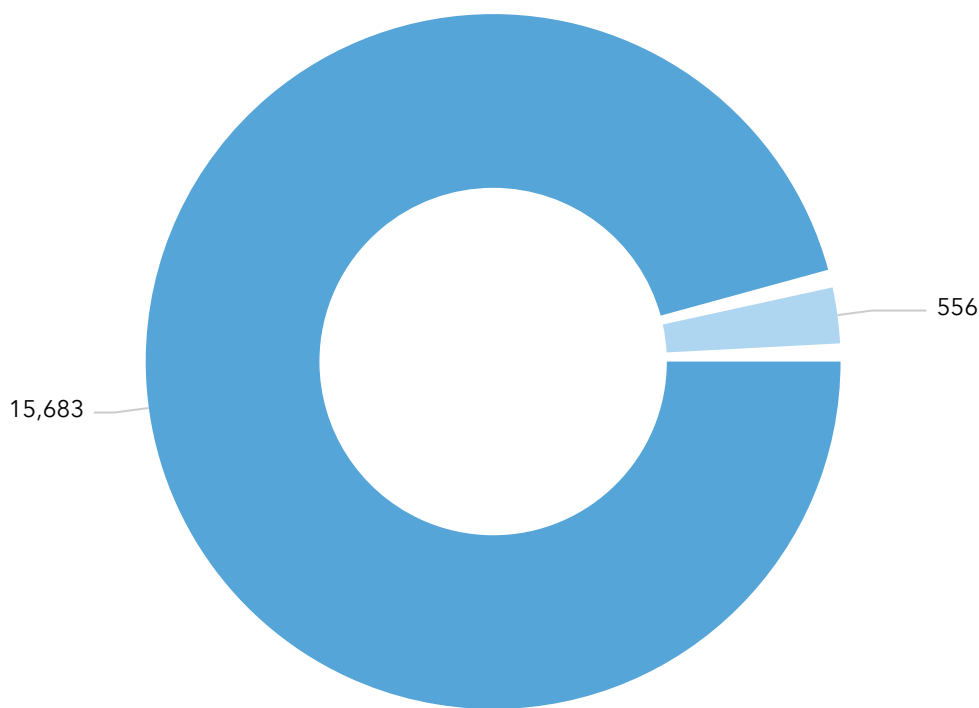

Civilian Population 16+

● Employed Civilian Pop 16+ ● Unemployed Population 16+