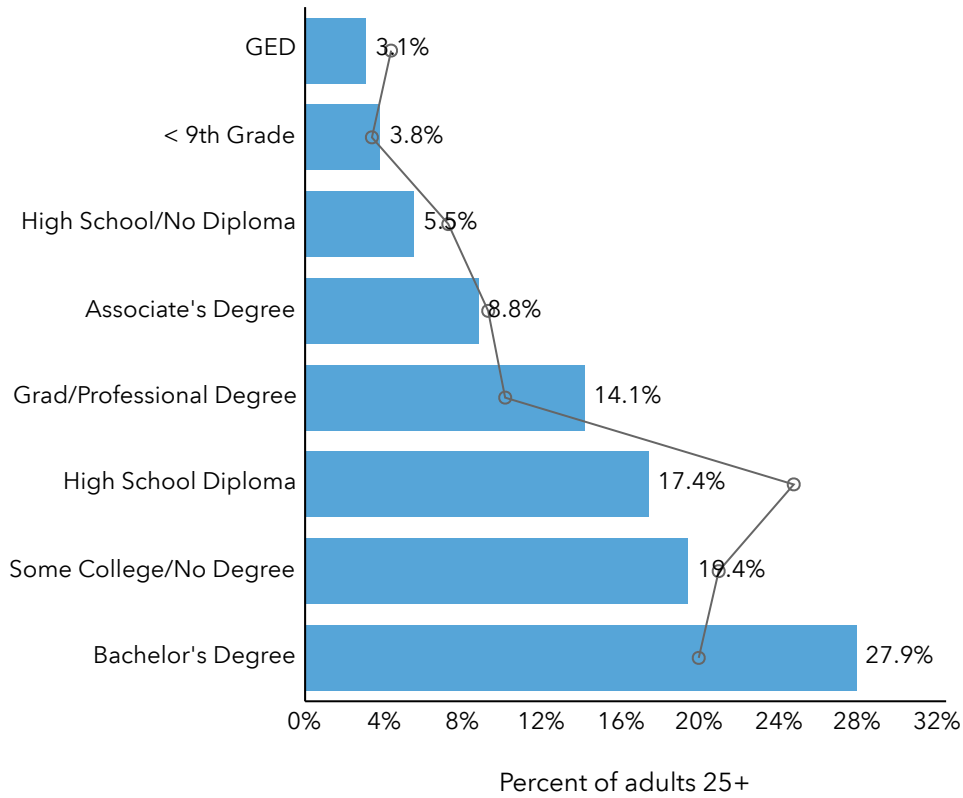

Key Facts

70769 (3 miles)
70769, Prairieville, Louisiana
Ring of 3 miles

Prepared by Esri
Latitude: 30.27228
Longitude: -90.98819

Educational Attainment (%)

Dots show comparison to Ascension Parish