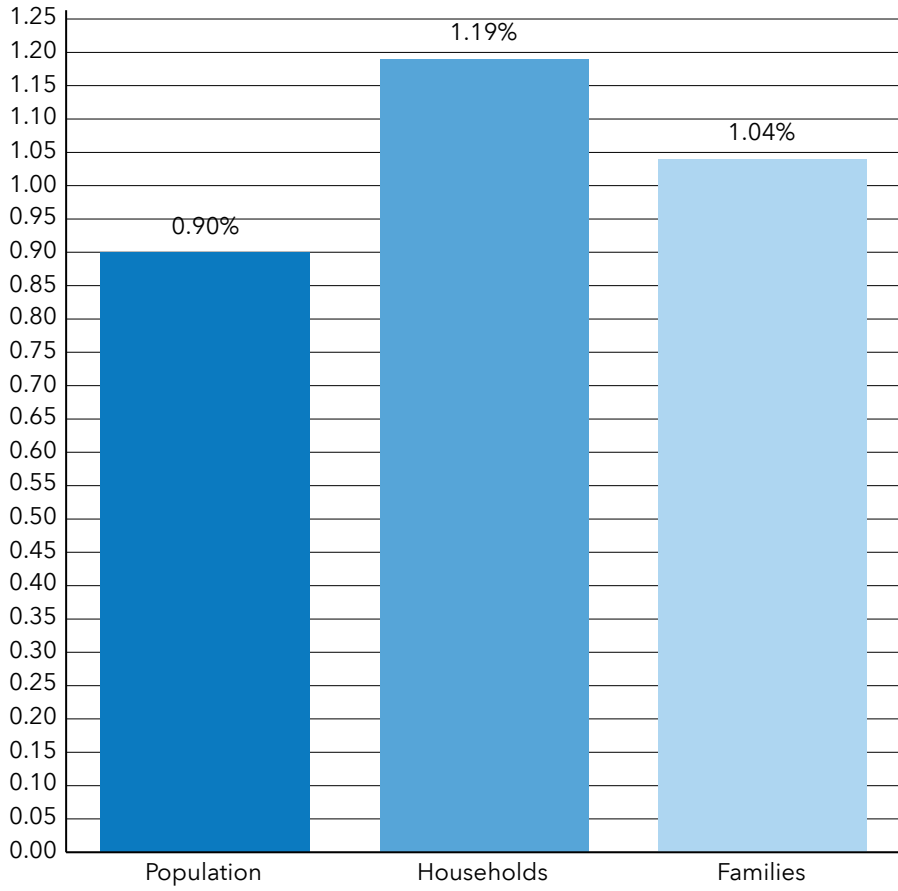

Key Facts

70769 (3 miles)
70769, Prairieville, Louisiana
Ring of 3 miles

Prepared by Esri
Latitude: 30.27228
Longitude: -90.98819

Annual Growth Rate