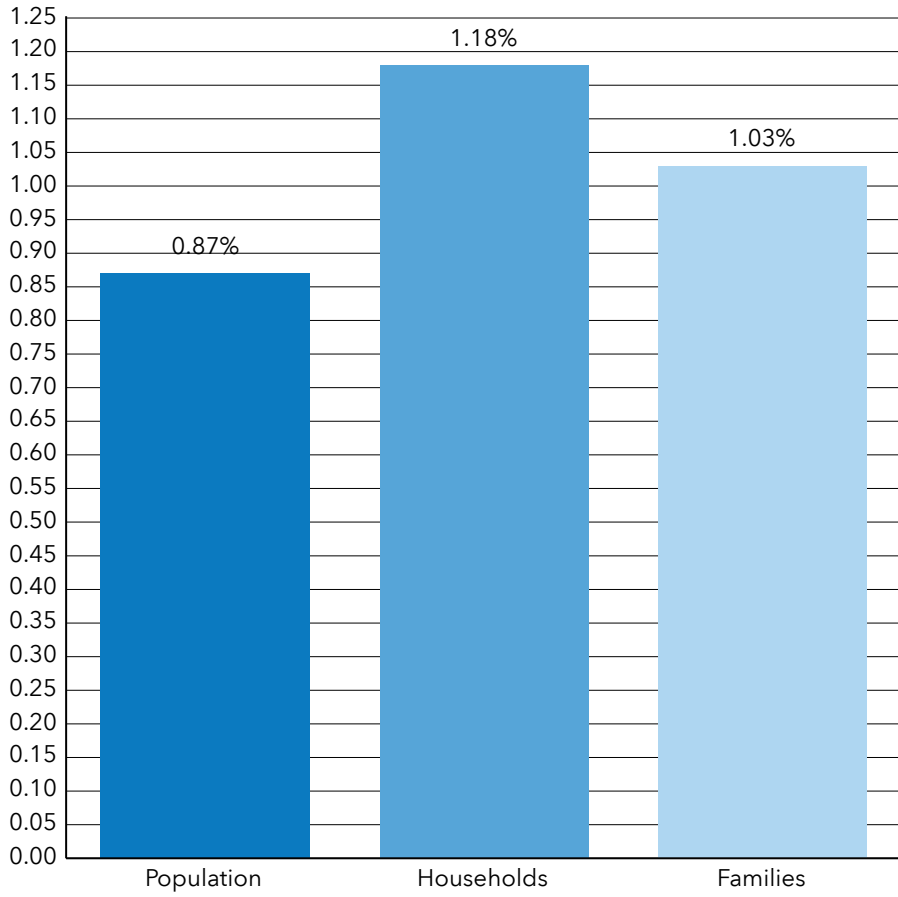

Key Facts

70769 (1 mile)
70769, Prairieville, Louisiana
Ring of 1 mile

Prepared by Esri
Latitude: 30.27228
Longitude: -90.98819

Annual Growth Rate