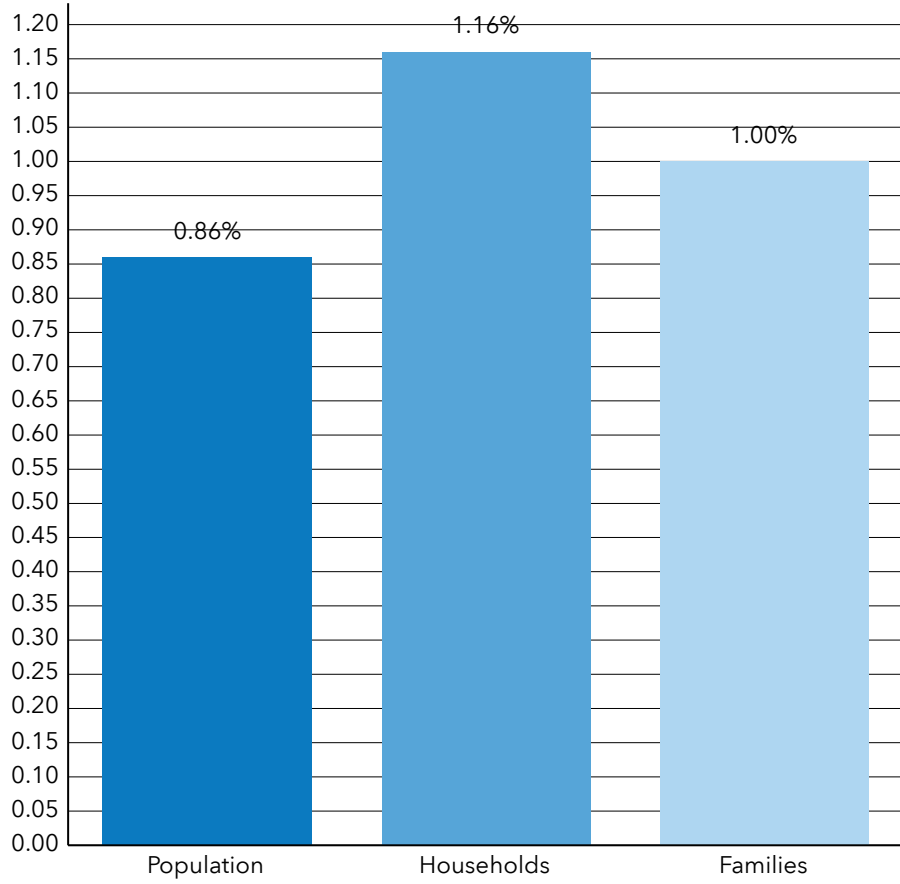

Key Facts

70769 (5 miles)
70769, Prairieville, Louisiana
Ring of 5 miles

Prepared by Esri
Latitude: 30.27228
Longitude: -90.98819

Annual Growth Rate