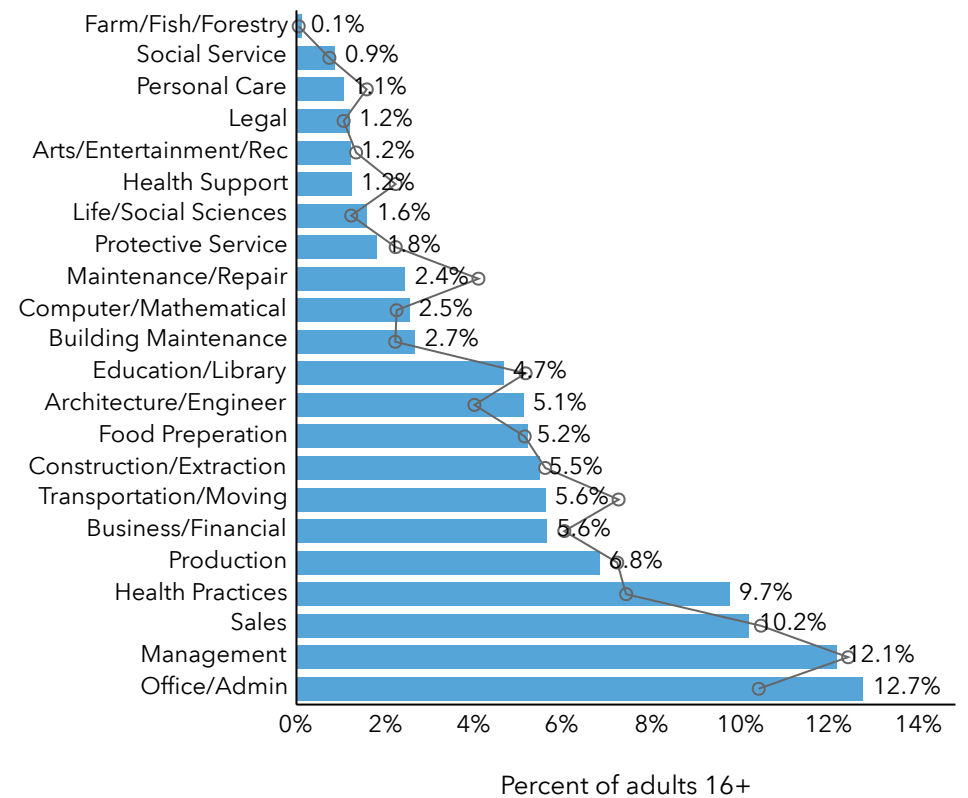

Business Summary by SIC (%)

Dots show comparison to Ascension Parish

Civilian Population 16+

● Employed Civilian Pop 16+ ● Unemployed Population 16+

Labor Force by Occupation (%)

Dots show comparison to Ascension Parish