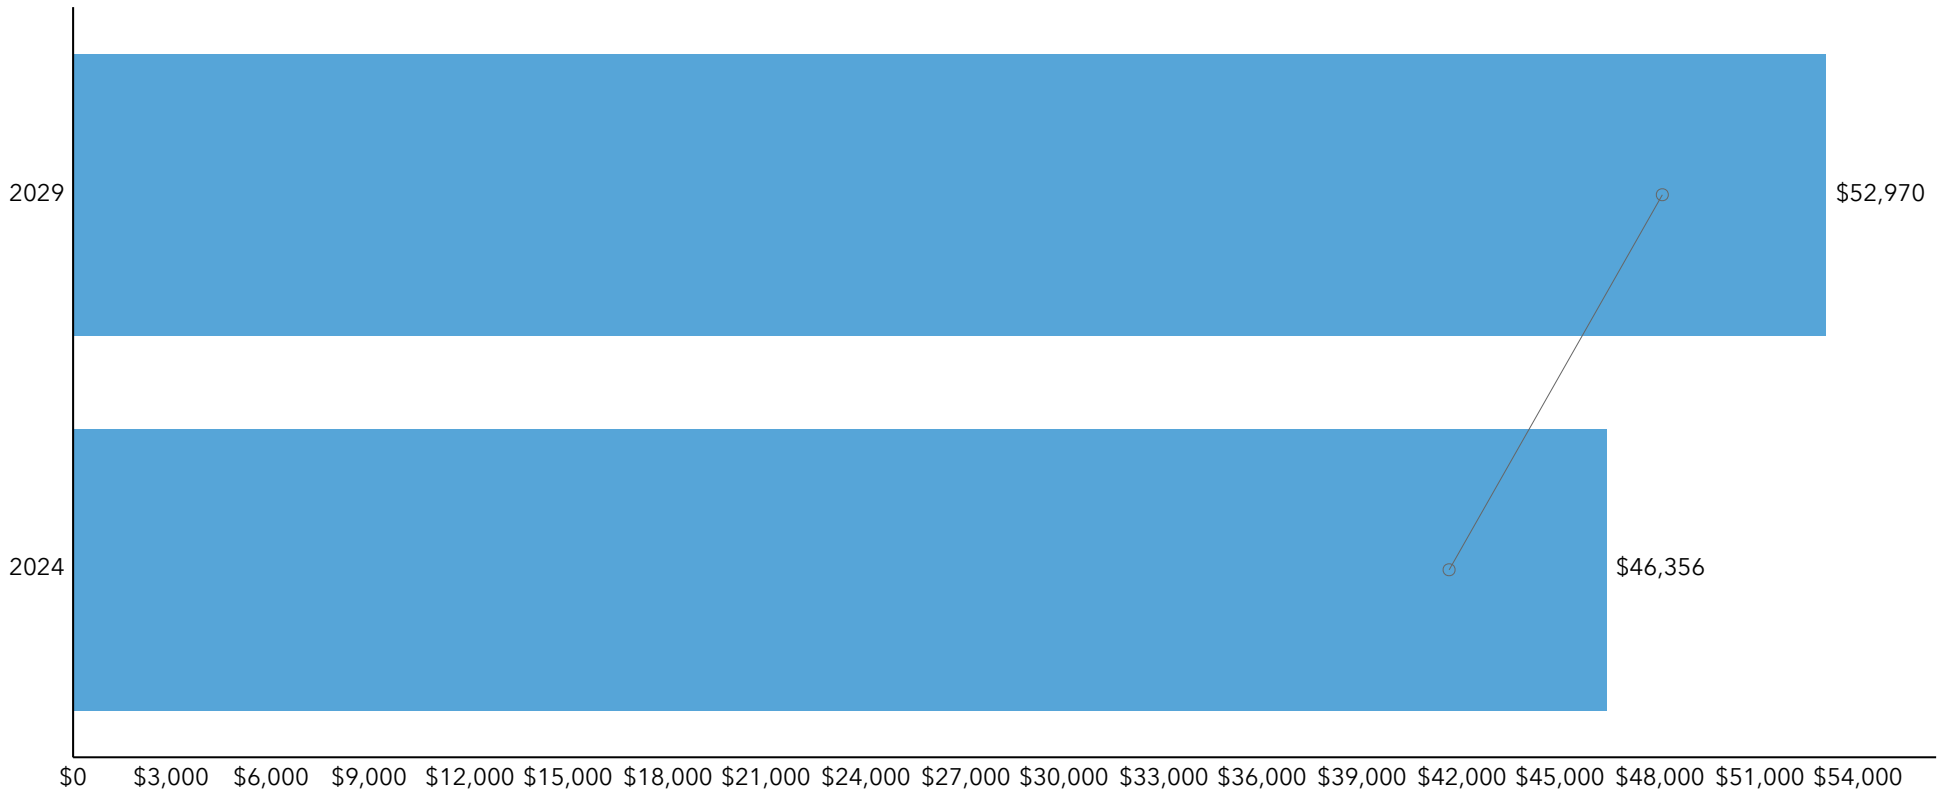

Key Facts

70769 (5 miles)
70769, Prairieville, Louisiana
Ring of 5 miles

Prepared by Esri
Latitude: 30.27228
Longitude: -90.98819

Per Capita Income

Dots show comparison to Ascension Parish