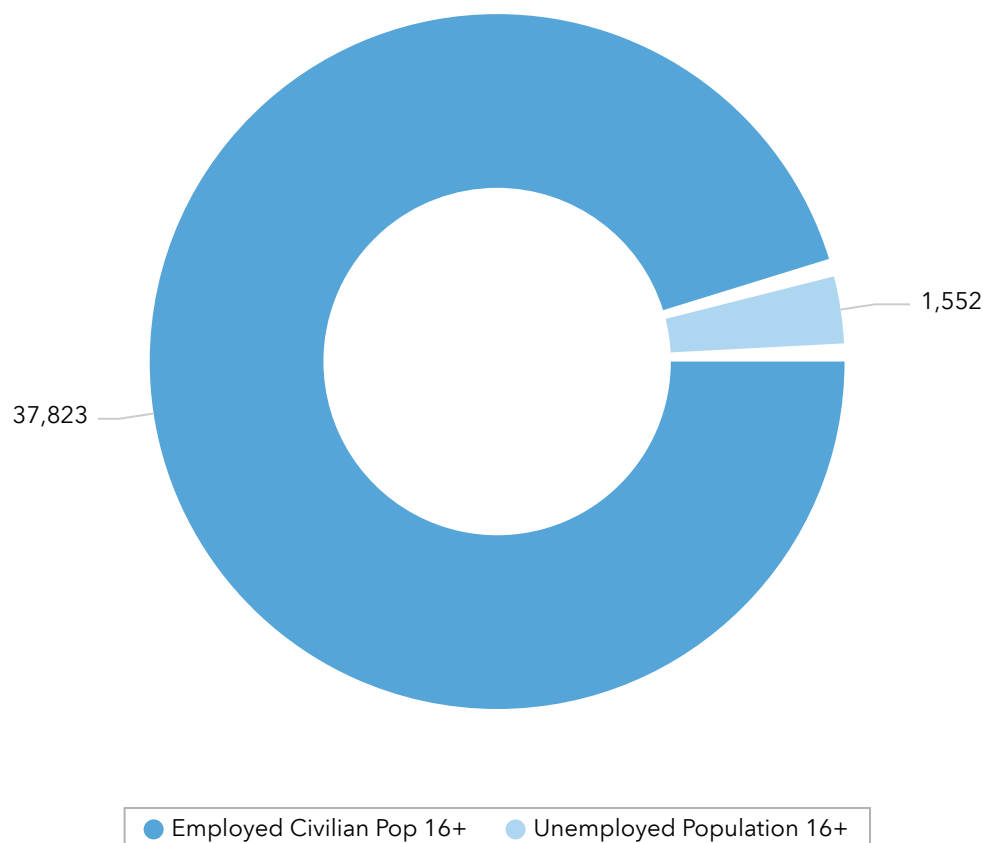

Civilian Population 16+