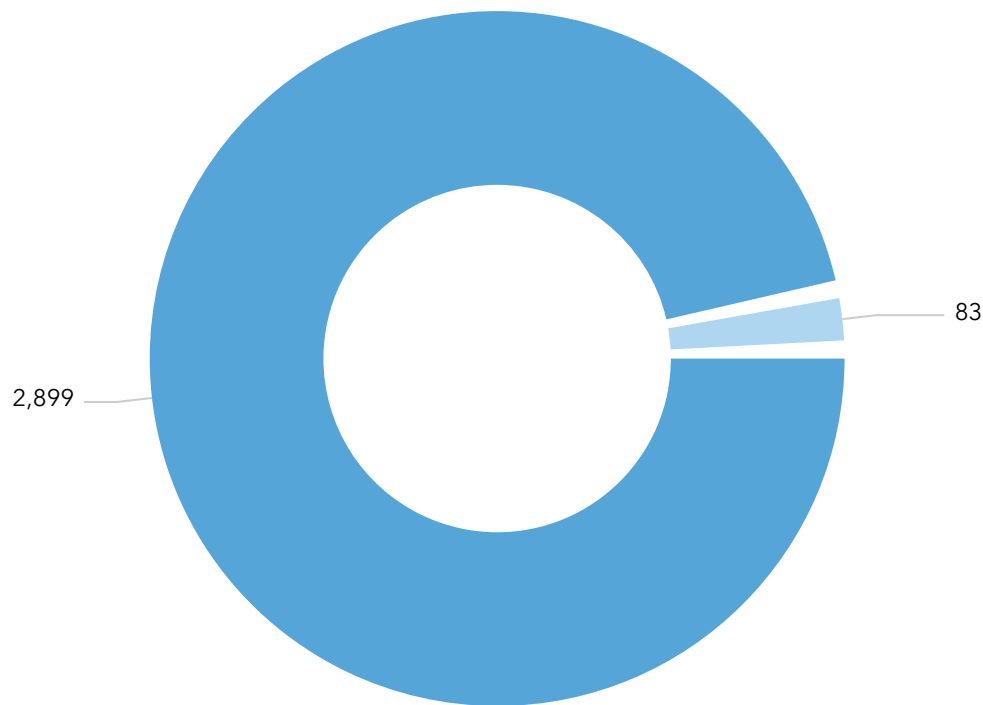

Civilian Population 16+

● Employed Civilian Pop 16+ ● Unemployed Population 16+