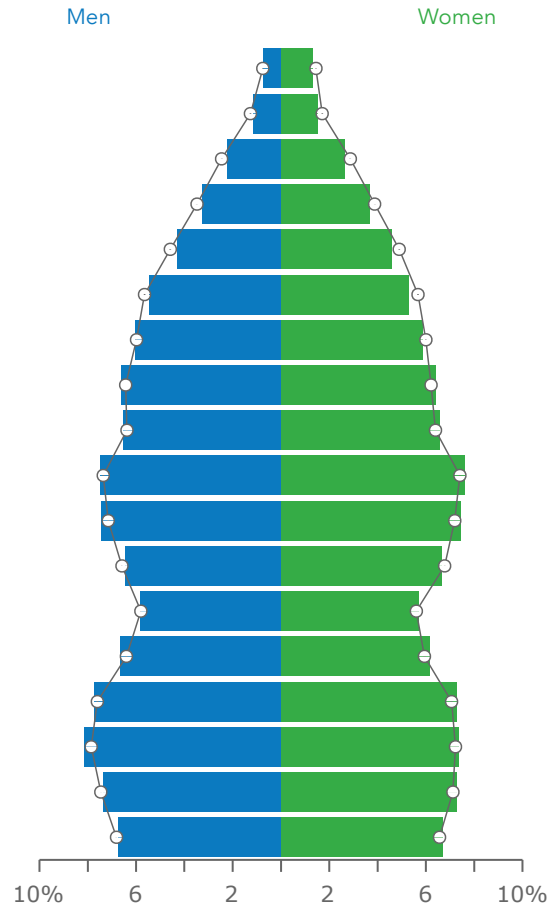

Bars show deviation from Ascension Parish

Key Facts

70769 (5 miles)
 70769, Prairieville, Louisiana
 Ring of 5 miles

Prepared by Esri
 Latitude: 30.27228
 Longitude: -90.98819

Annual Growth Rate

Age Pyramid

The largest group:
 2024 Males Age 10-14

The smallest group:
 2024 Males Age 85+

Dots show comparison to
 Ascension Parish

Average Household Size

for this area

2.76 which is more than the average for United States