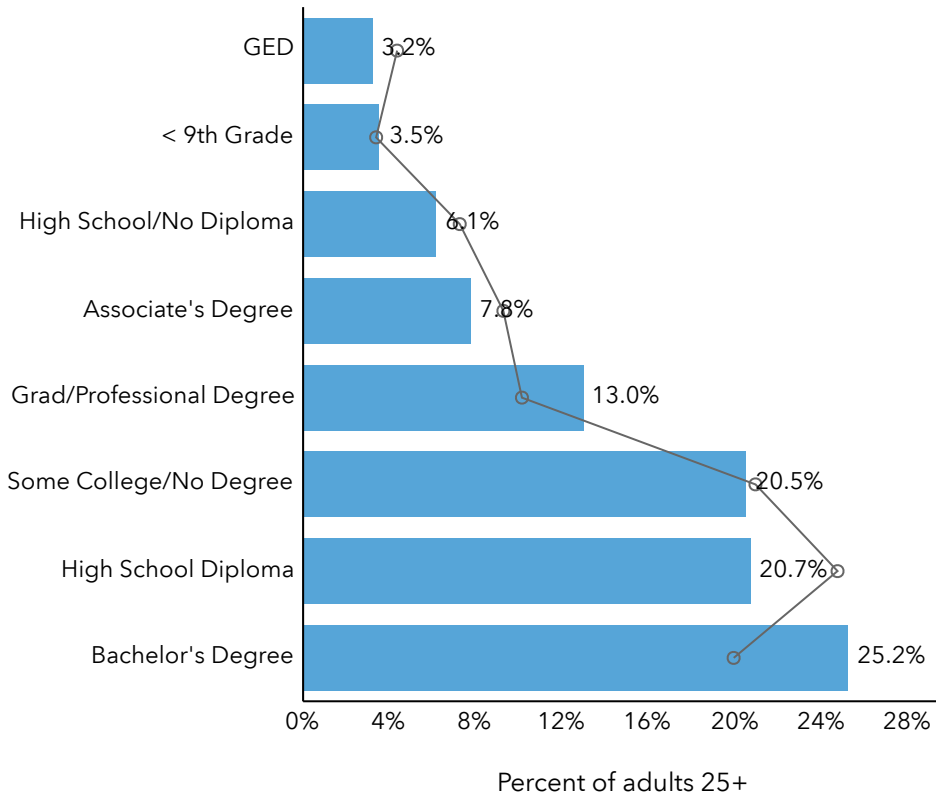

Key Facts

70769 (5 miles)
70769, Prairieville, Louisiana
Ring of 5 miles

Prepared by Esri
Latitude: 30.27228
Longitude: -90.98819

Educational Attainment (%)

Dots show comparison to Ascension Parish