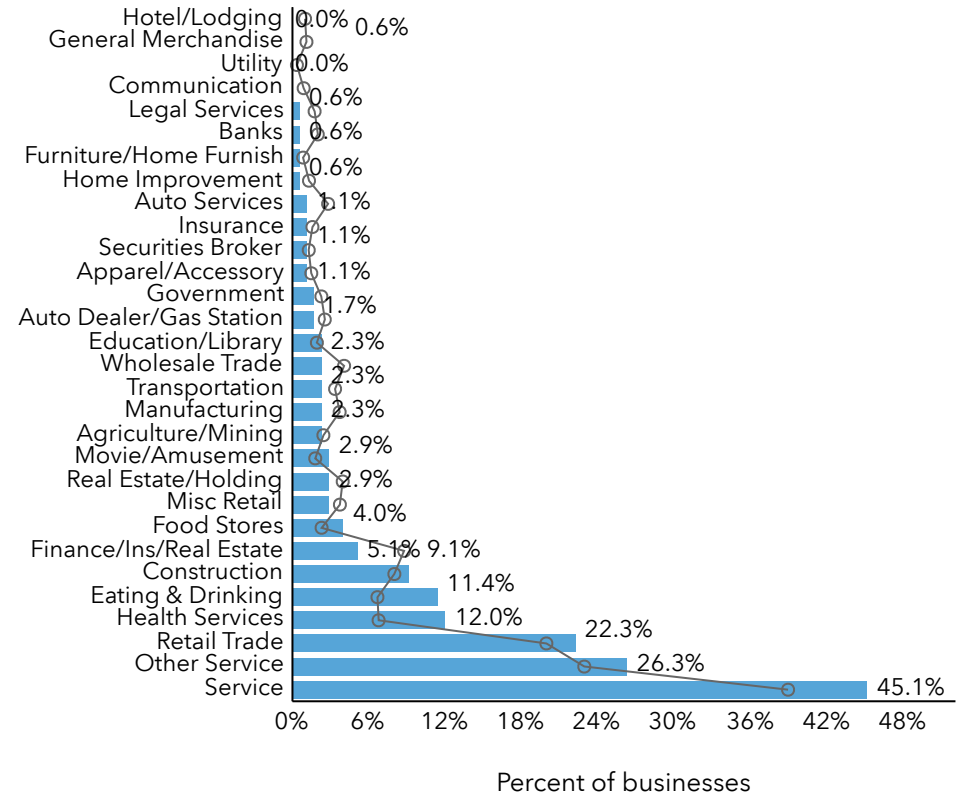

Business Summary by SIC (%)

Dots show comparison to Ascension Parish

Civilian Population 16+

● Employed Civilian Pop 16+ ● Unemployed Population 16+

Labor Force by Occupation (%)

Dots show comparison to Ascension Parish