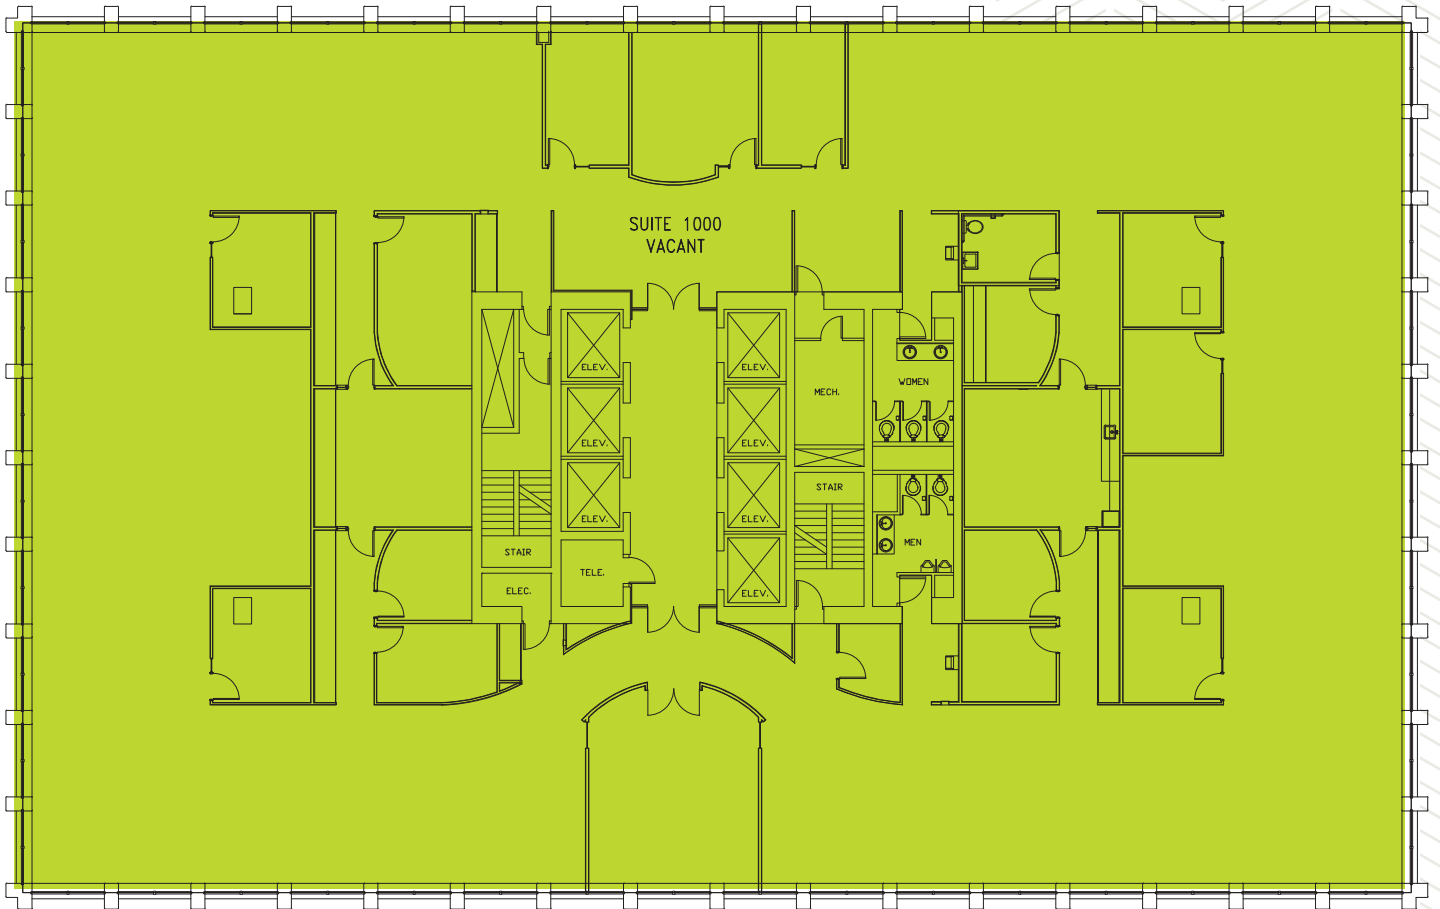

SUITE 1000 15,805 SF

VACANCY

LEASING

Cleita Harvey
+1 206 607 1794
cleita.harvey@jll.com

Joe Gowan
+1 206 607 1738
joe.gowan@jll.com