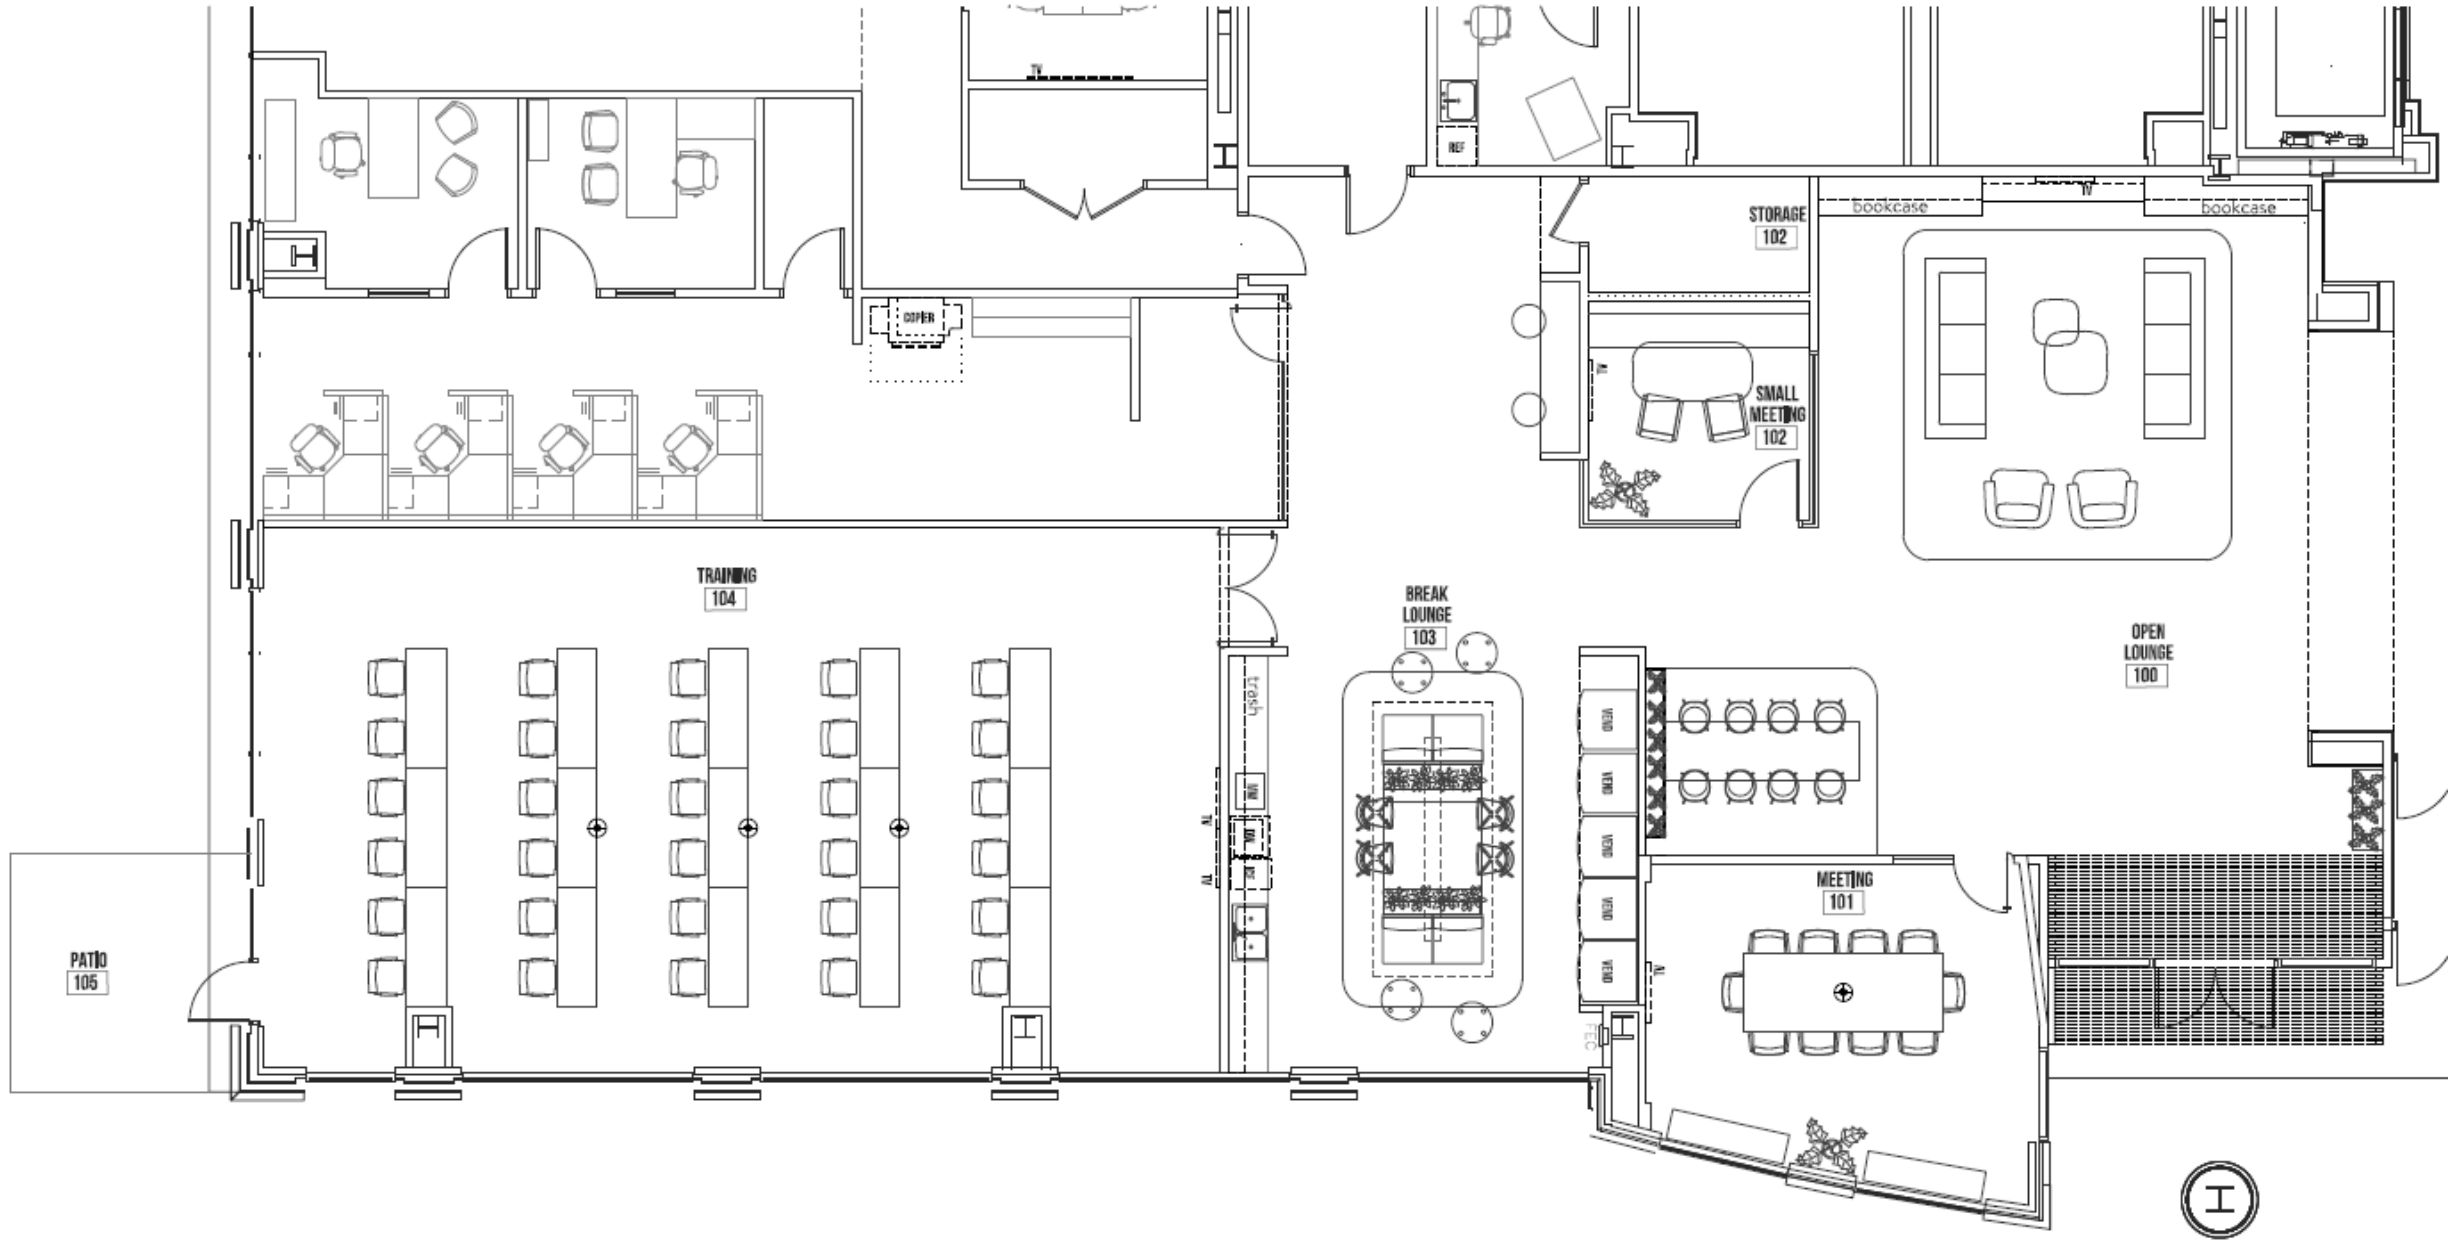

5000 MERIDIAN

Design Package

5000 MERIDIAN

Interior Plan

5000 MERIDIAN

Open Lounge

Open Lounge

Floors Throughout

Light Fixture

Ceiling & Wall Color

Rugs

Light Fixture

5000 MERIDIAN

Meeting Spaces

Medium Conference Room

Training Room

Small Meeting Room
Window Film

Wallcovering

Training Room Carpet

Small Meeting Room

5000 MERIDIAN

Kitchen & Lounge

Kitchen

Existing Millwork

Backsplash

Floors Throughout

5000 MERIDIAN

Main Entry