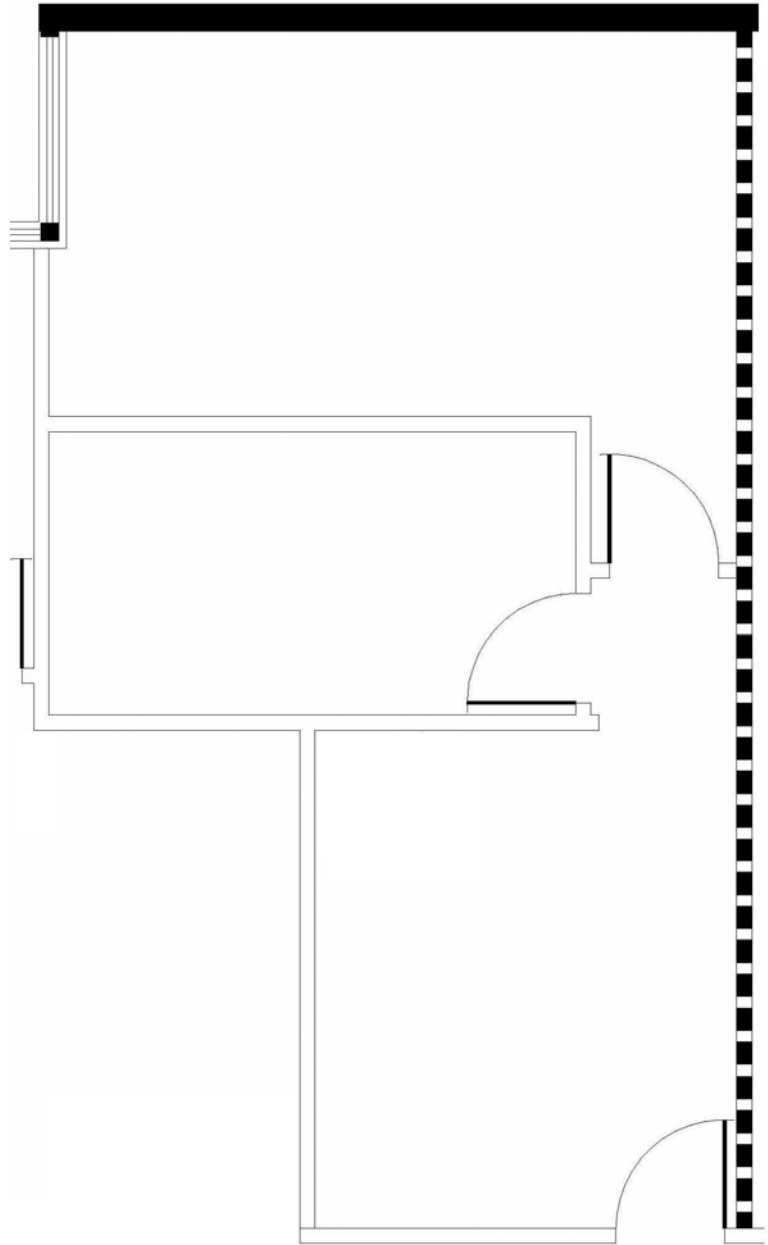

520 Central Parkway E., Suite 117

NORTH CENTRAL PARK

Plano, Texas

Key Plan

± 623 RSF

For Additional Information, Contact:

Tom Mastrogiovanni

Bill Rudd