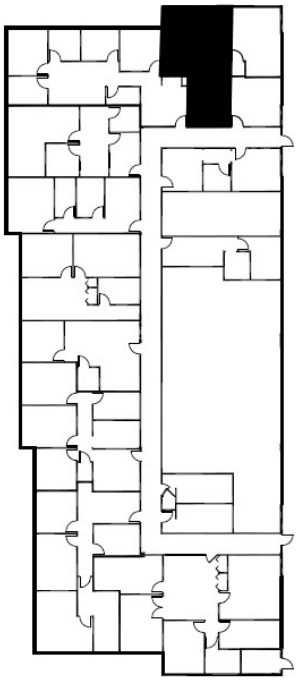

520 Central Parkway E., Suite 117

NORTH CENTRAL PARK

Plano, Texas

Key Plan

± 623 RSF

For Additional Information, Contact:

Tom Mastrogiovanni

Bill Rudd