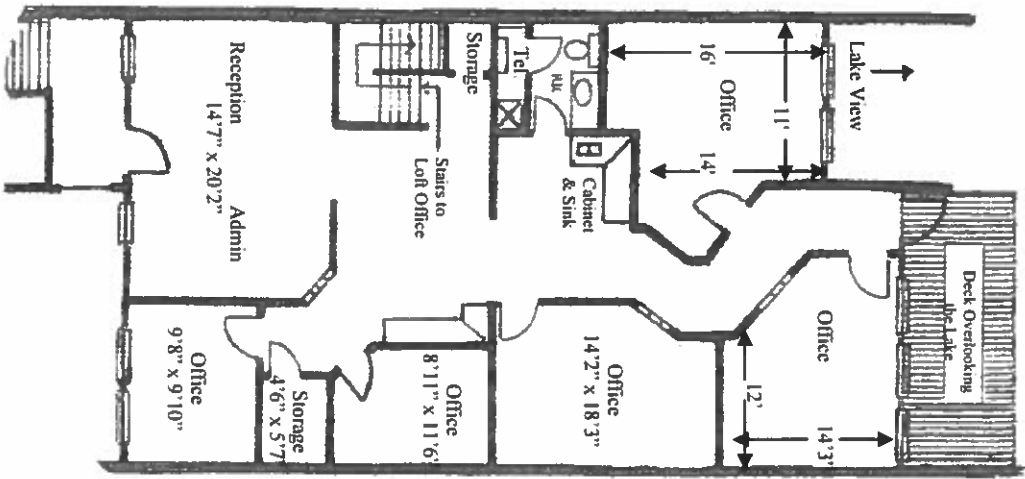

MALLARD COVE
 1820 THE EXCHANGE, SUITE 350
 ATLANTA, GA 30339

MAIN LEVEL
 APPROX. 1700 SF

LOFT LEVEL
 APPROX. 700 SF