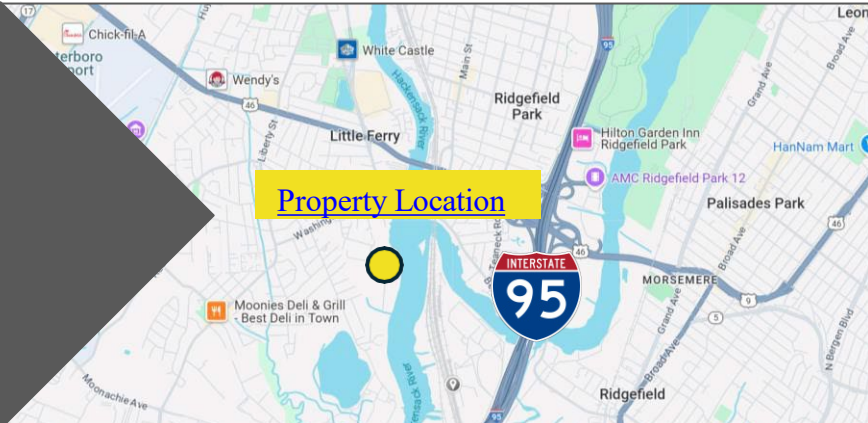

Contact Us

Daniel Gates
Office: 201-440-2558
Mobile: 973-216-7025
danielg@gatesrealty.com

Erik Cooper
Office: 201-440-2558
Mobile: 646-586-9447
erikc@gatesrealty.com