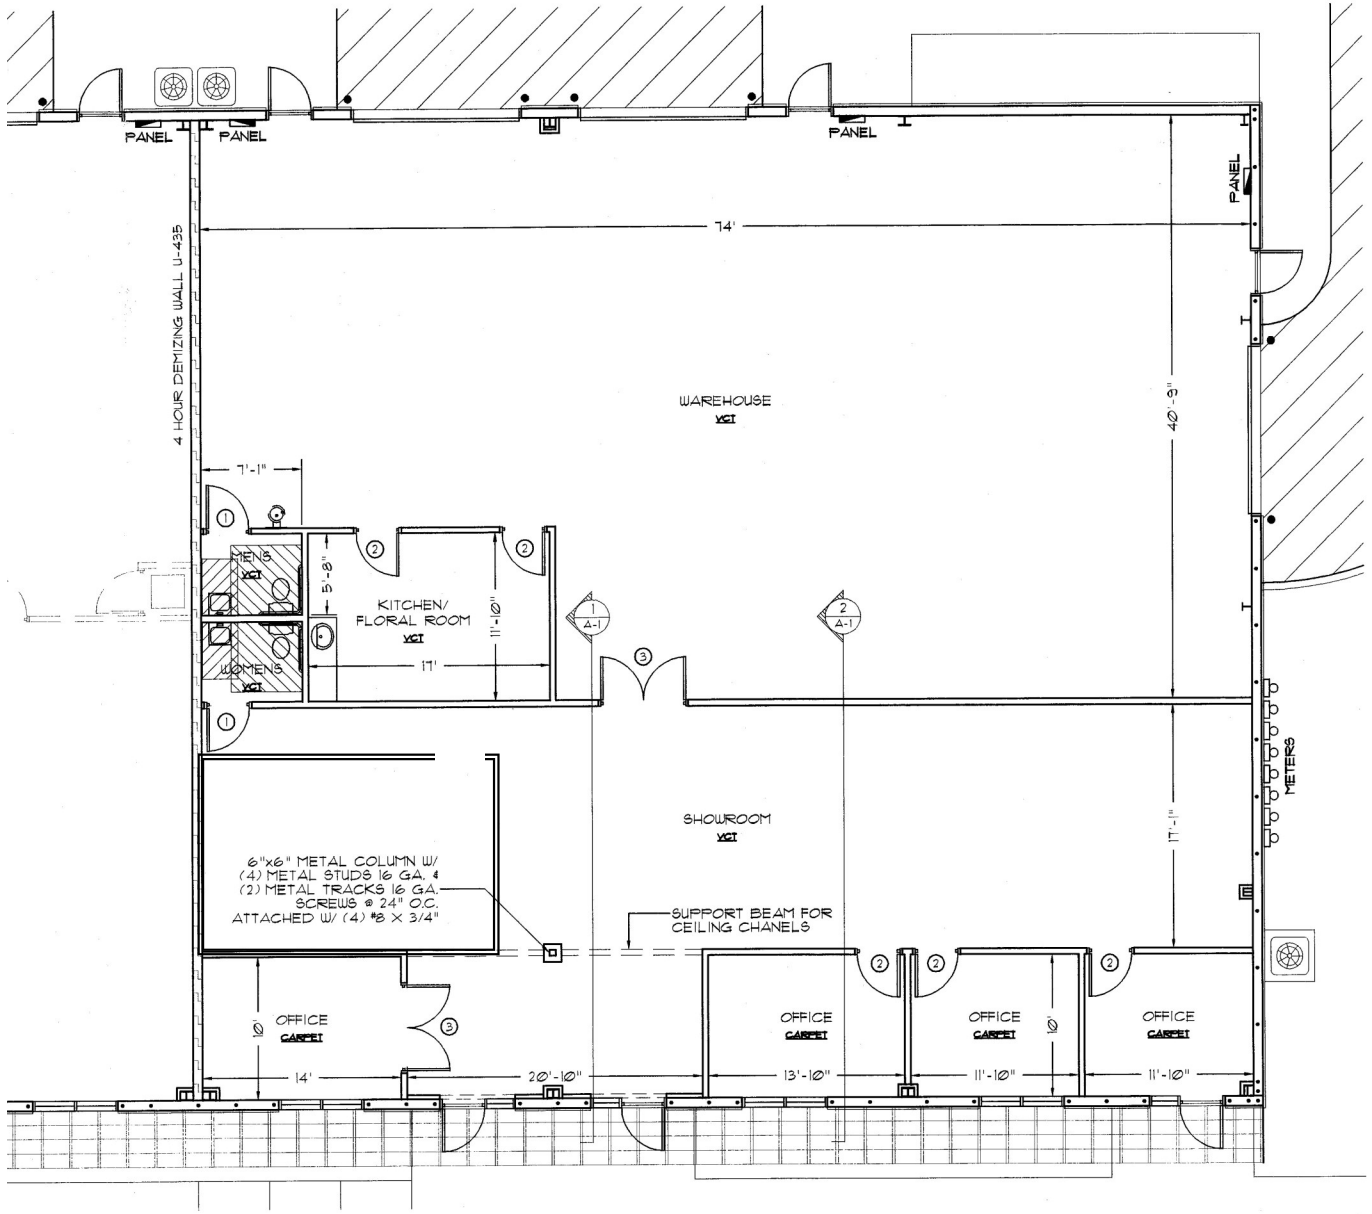

# GENERAL UNIT FLOORPLAN

## 3220 59th DR EAST, UNIT 101-103, BRADENTON, FL 34203

**FLOOR PLAN**  
SCALE : 1/8" = 1'-0"

RICHARDSON  
KLEIBER  
WALTER

KLEIBER BUTTON INC.  
Lic Real Estate Broker

JEFF BUTTON  
941.313.1193  
Jeff@SarasotaWarehouses.com