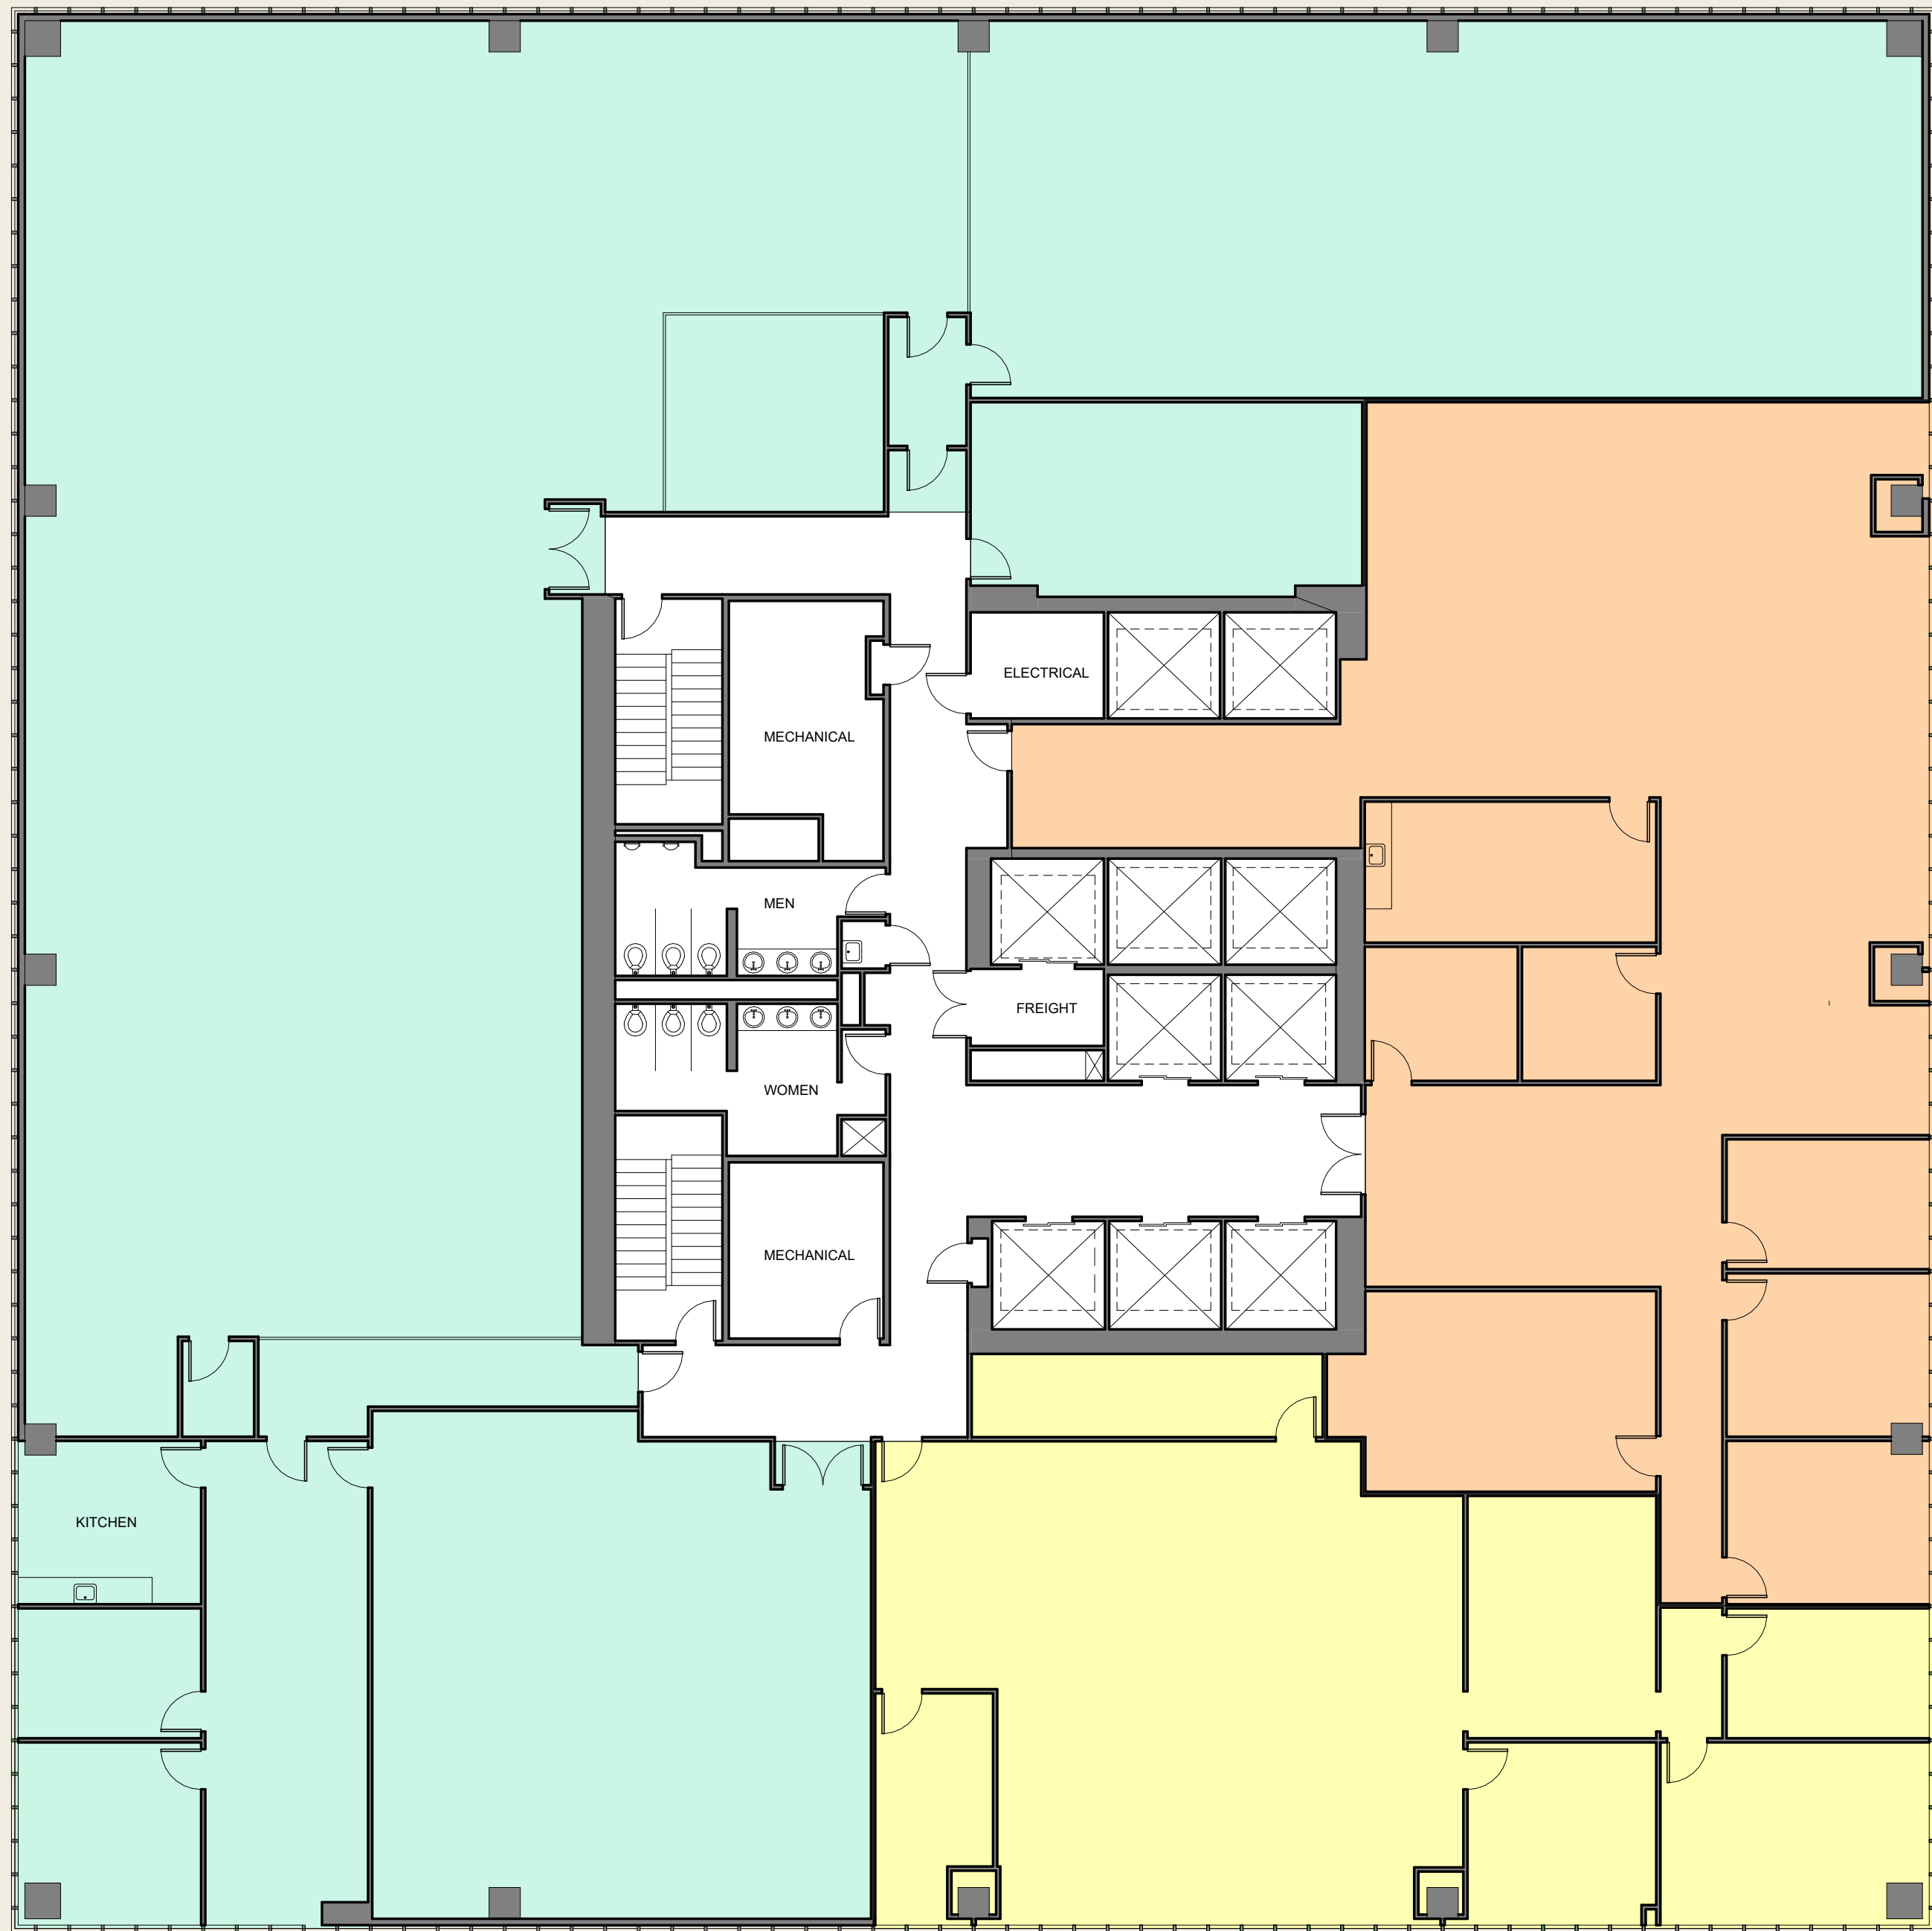

Orleans TOWER

LASALLE ST.

GIROD ST.

OCCUPIED
 SUITE 220
 11,965 RSF

AVAILABLE
 SUITE 200
 4,486 RSF

POYDRAS ST.

AVAILABLE
 SUITE 250
 3,116 RSF

LOYOLA AVE.