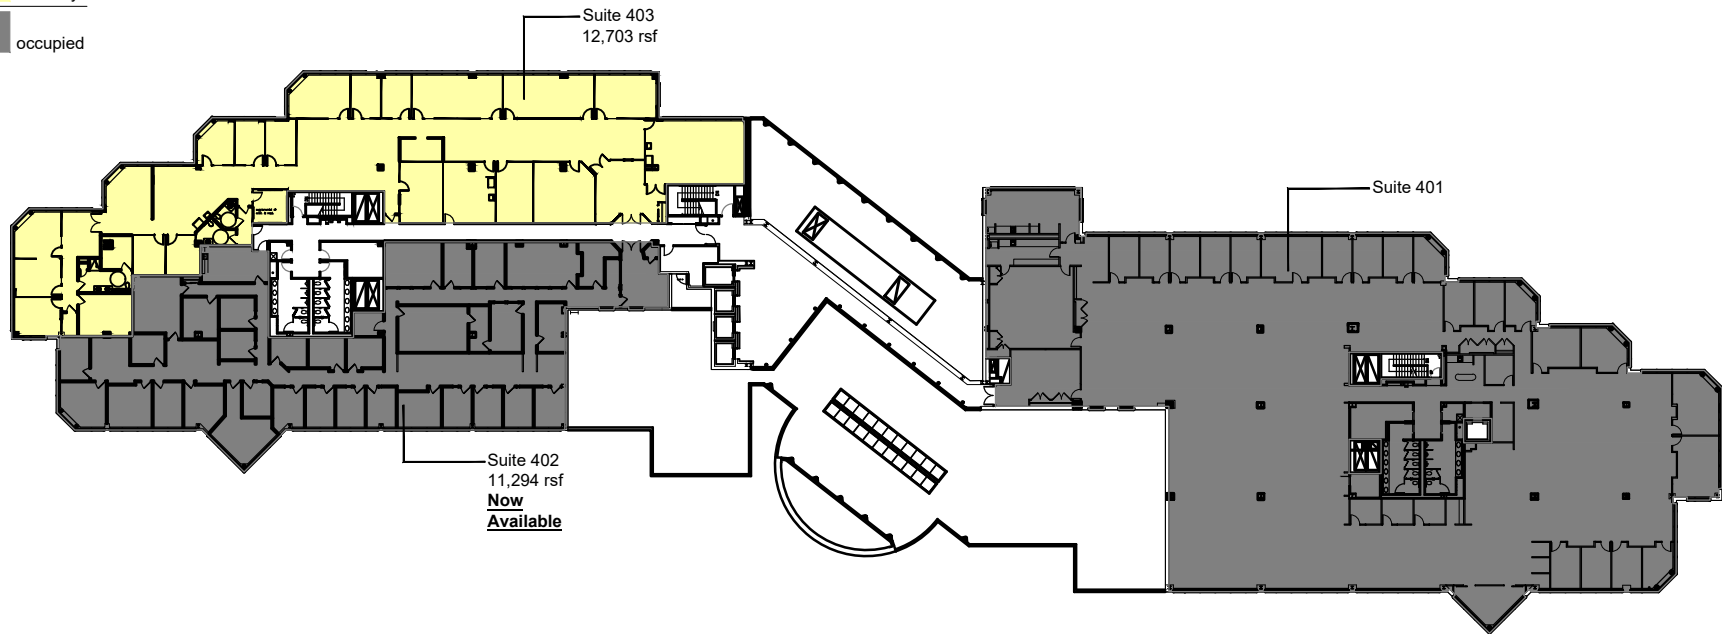

Legend

-  vacancy
-  occupied

**4TH FLOOR TOTAL AVAILABLE**

**Over 24,000 rsf with Private Restrooms for a full floor Tenant**