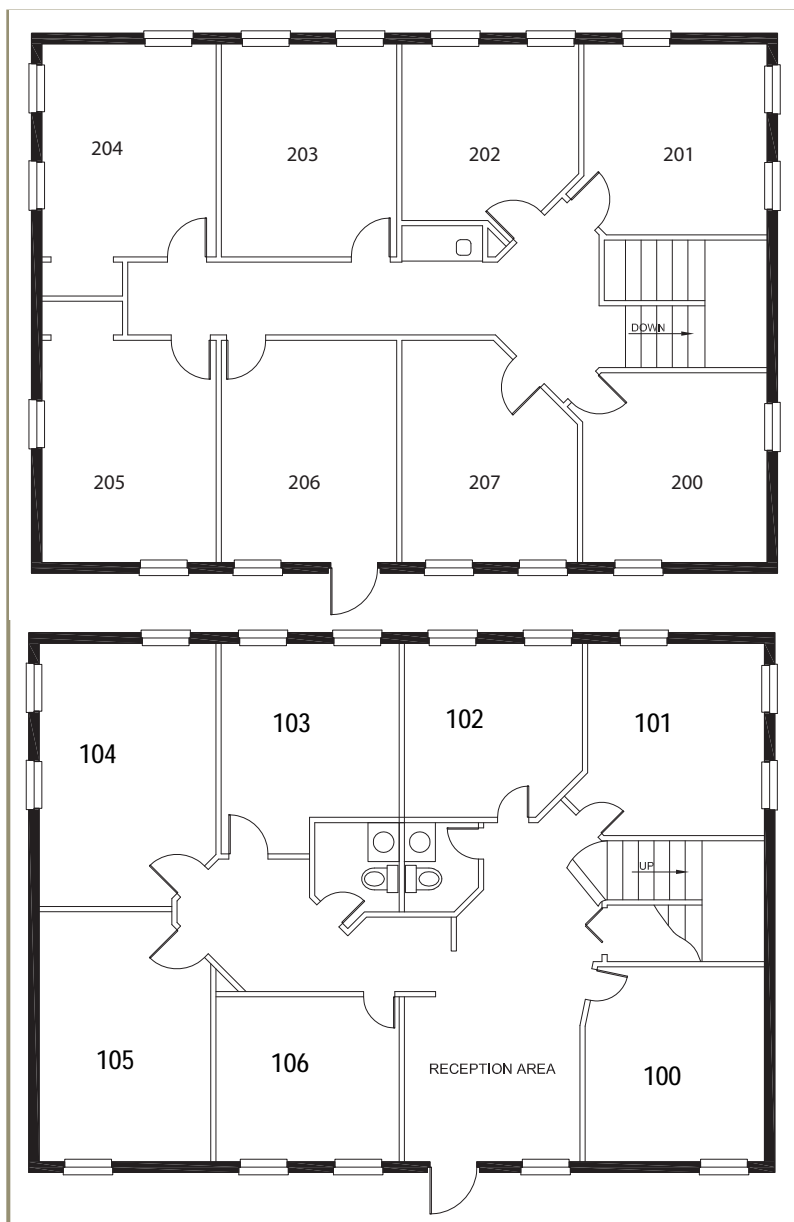

THE SUMMIT EXECUTIVE SUITES

5778-84 NORTH MESA, EL PASO-WEST

PROPERTY HIGHLIGHTS

- 141+ RSF Private Offices
- Inclusive Utilities
- Two Story Building
- Suite Signage Available
- Tenant Shared Reception Area, Conference Room and Restrooms
- Janitorial: General Cleaning & Trash Service Available
- Large Windows with Great Mountain Views
- Large Lot with Free Parking In Front - Convenient for Employees & Customers

CLASS A EXECUTIVE OFFICE SPACES

- Large Private Office
- Large Windows with Great Mountain Views
- Conference Room Available • Large Lot with Free Parking In Front - Convenient for Employees & Customers
- Shared Restrooms and Waiting Area