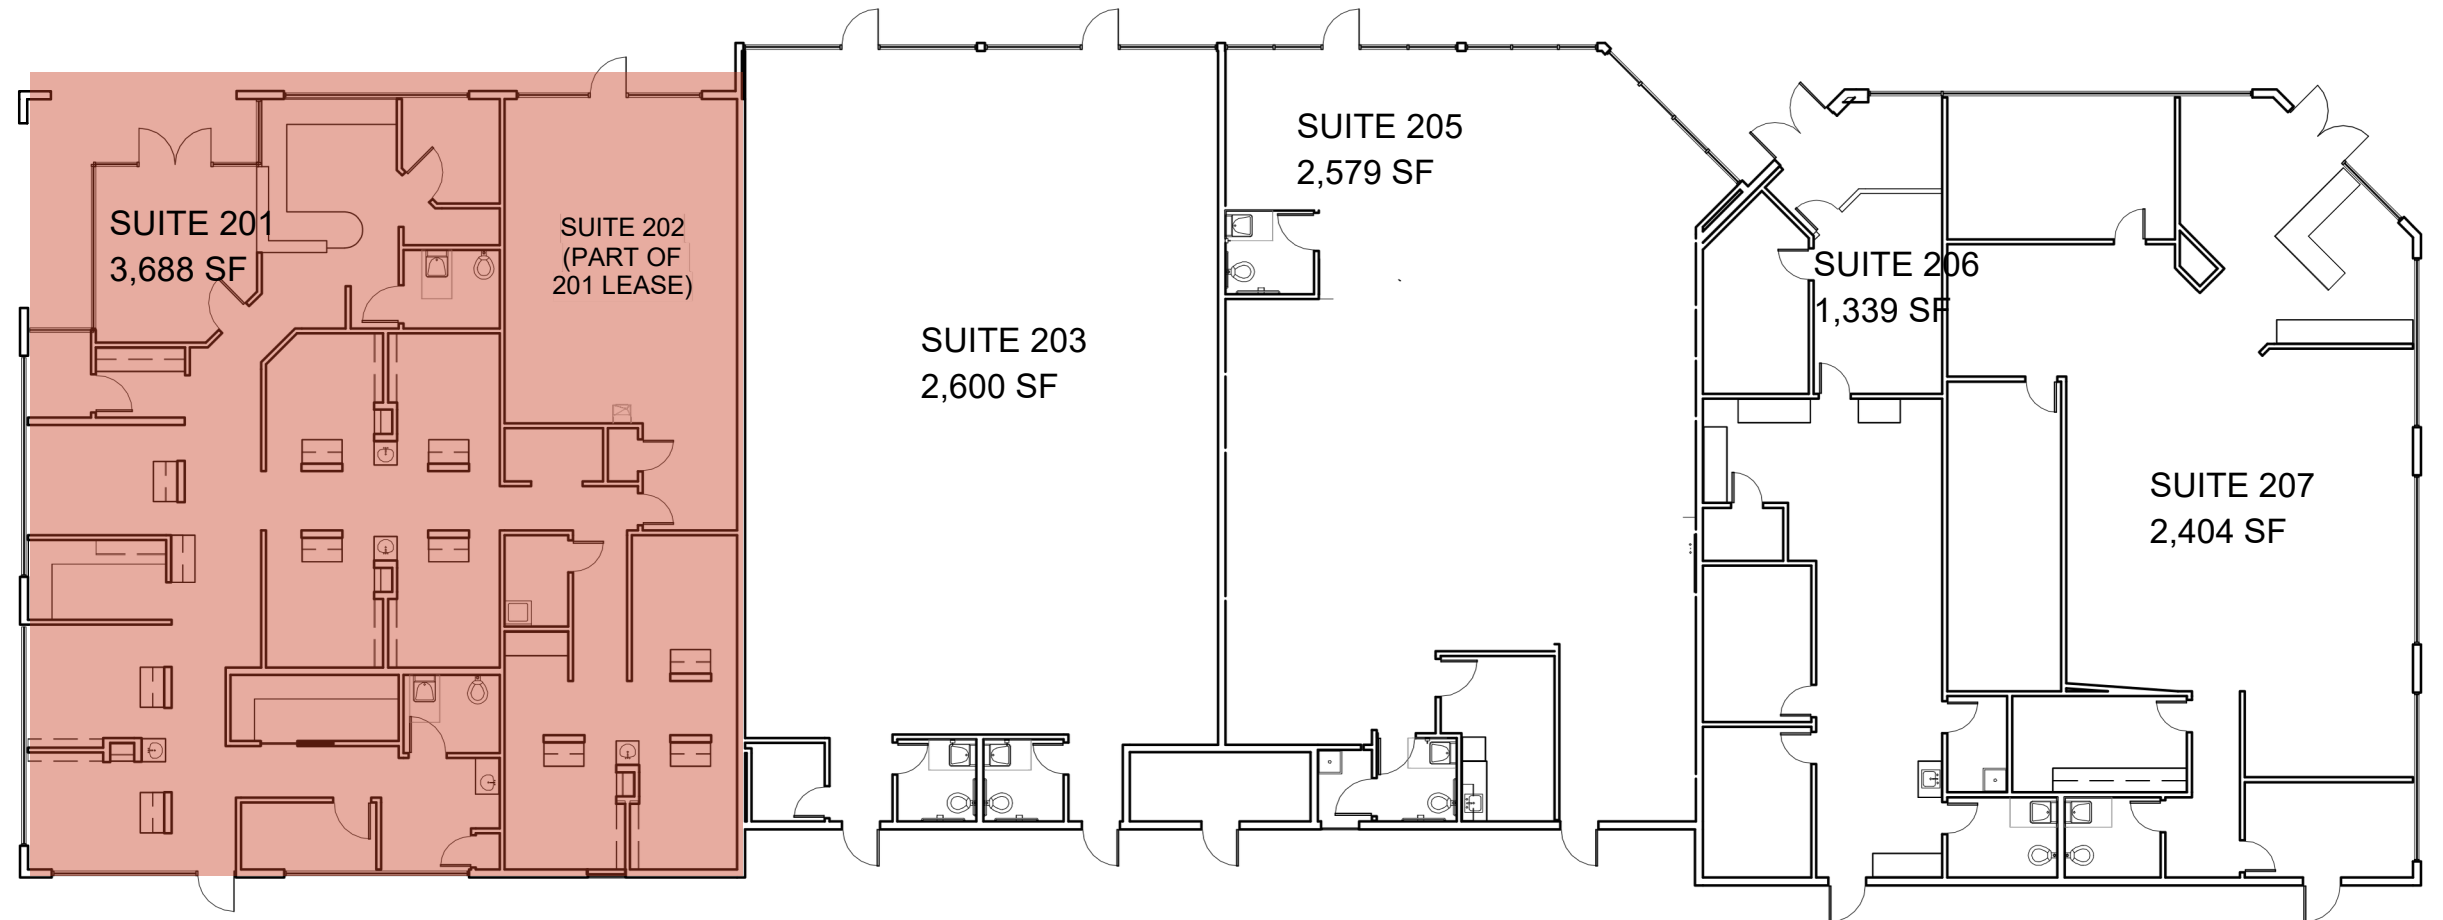

OVERALL FLOOR PLAN

12,973 SF

Lauren Quiram, Leasing Agent
lquiram@matrixgroupinc.com
303-300-5271

REUNION VILLAGE BUILDING 2
MATRIX GROUP