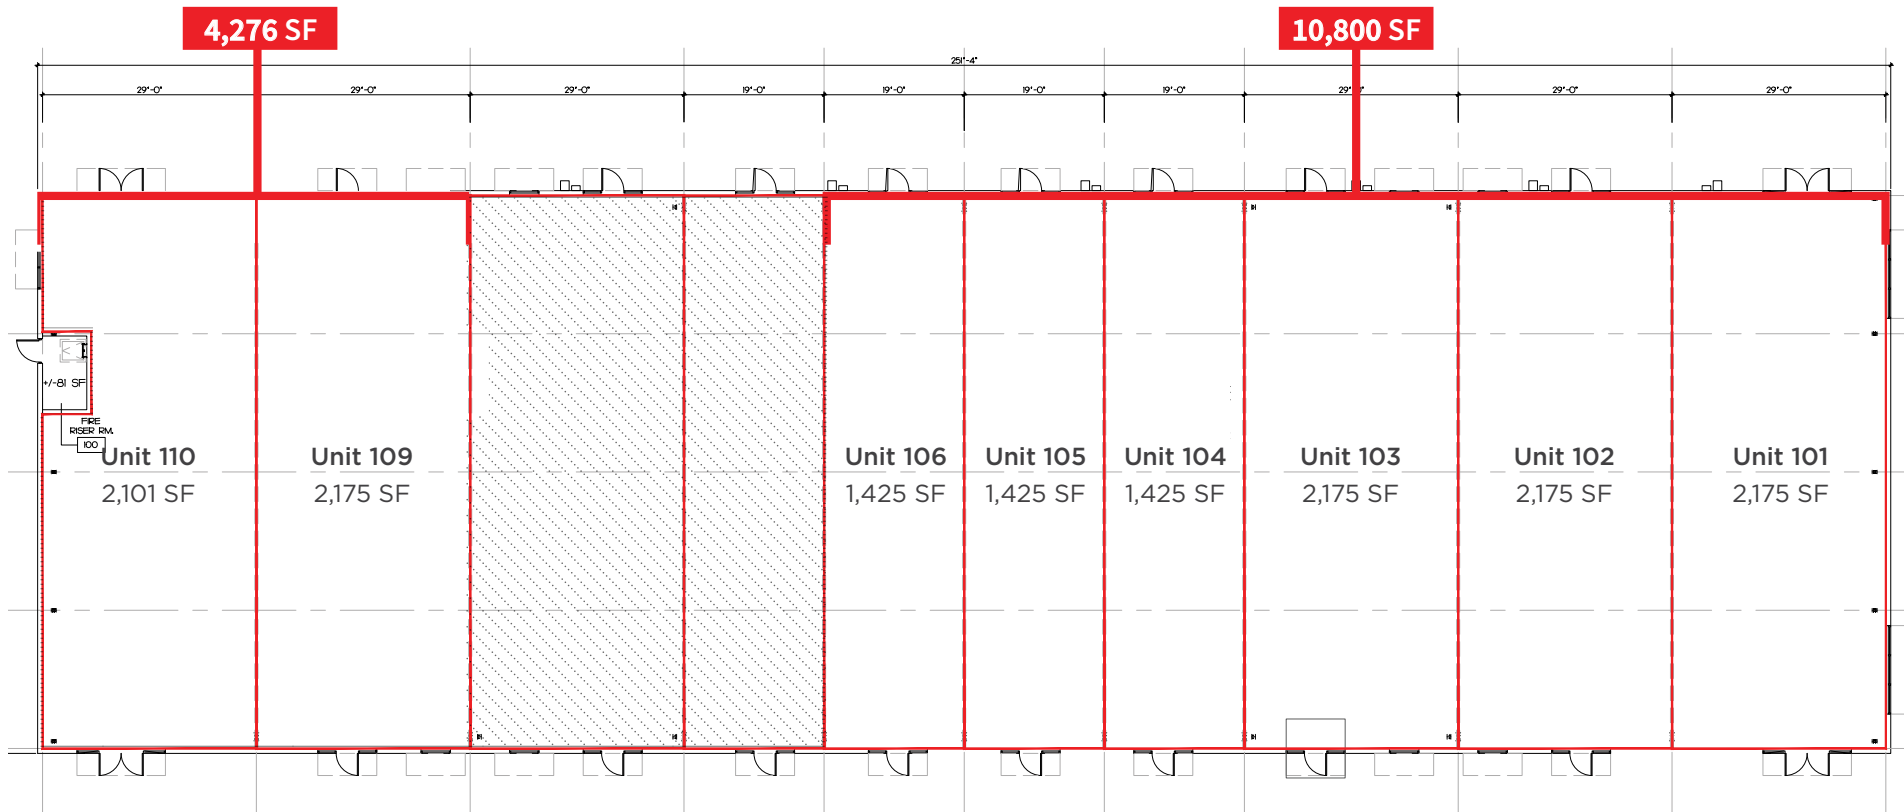

FLOOR PLANS