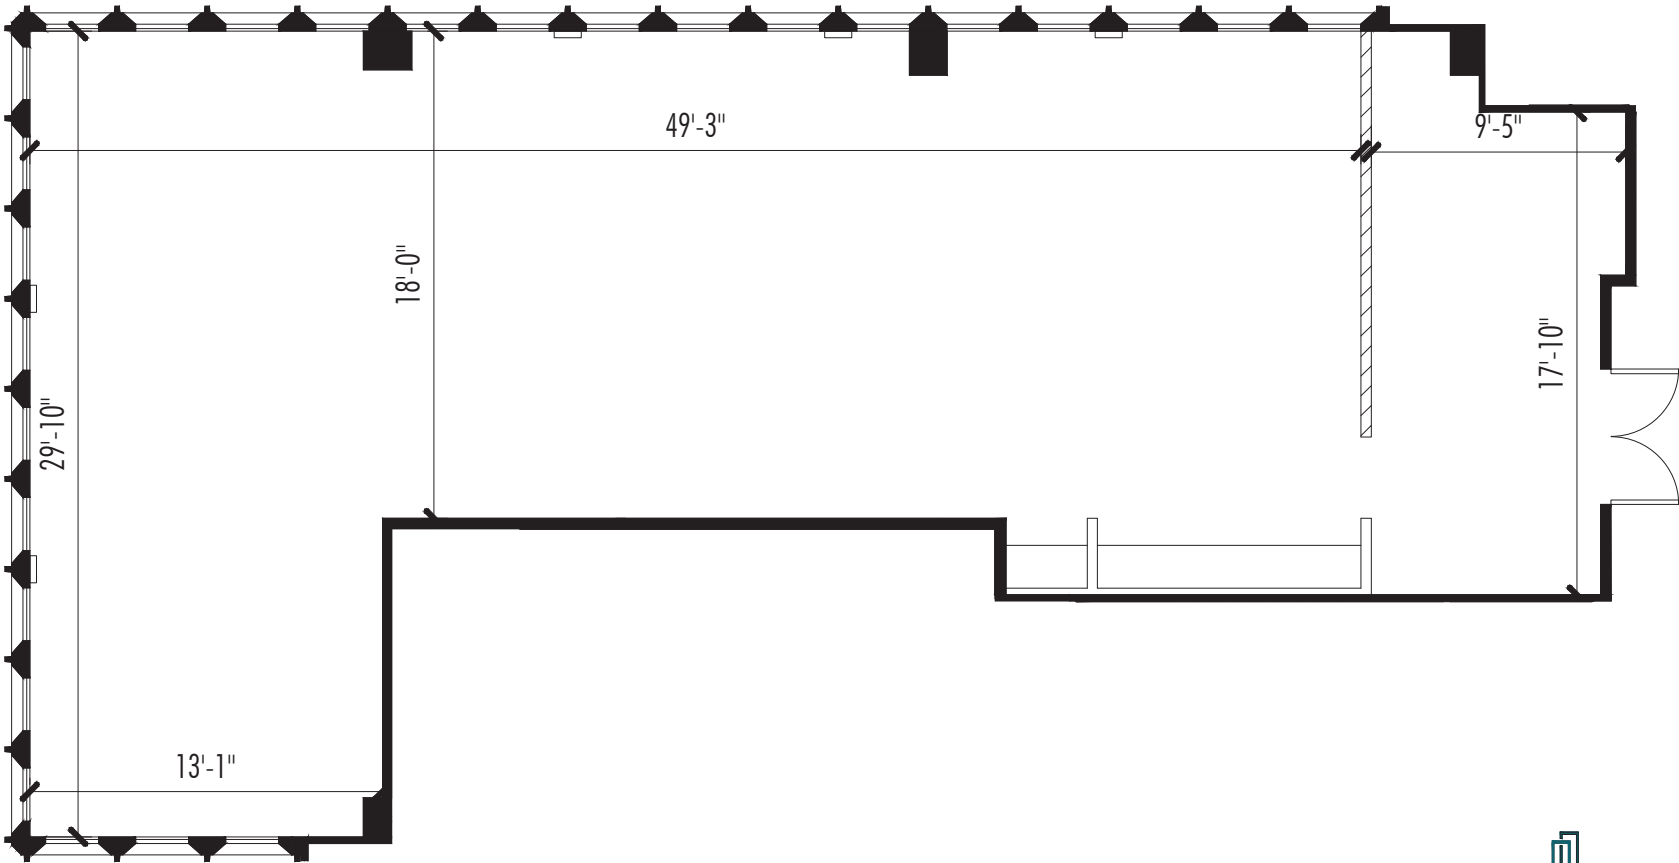

TOWER 229, SUITE 720

1,485 RSF

KEY PLAN

PEACHTREE
CENTER