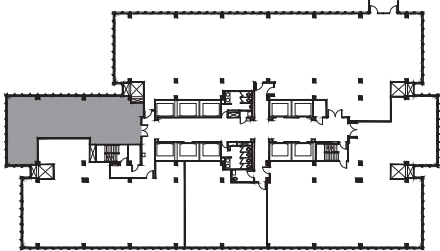

TOWER 229, SUITE 720

1,485 RSF

KEY PLAN

PEACHTREE
CENTER