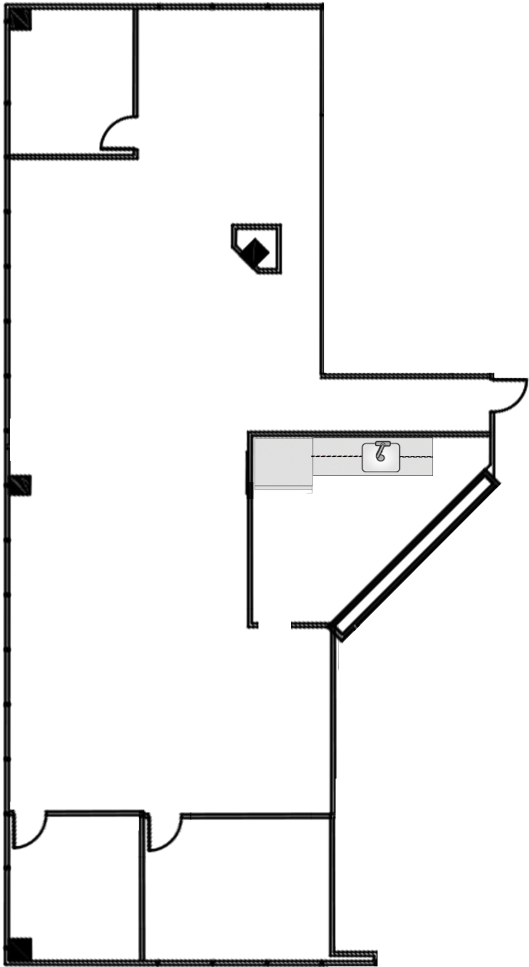

FOR LEASE | OFFICE | 12603 SOUTHWEST FWY

SUITE 590
3,251 Square Feet

MATT EASTERLING
713.325.4112
measterling@landparkco.com