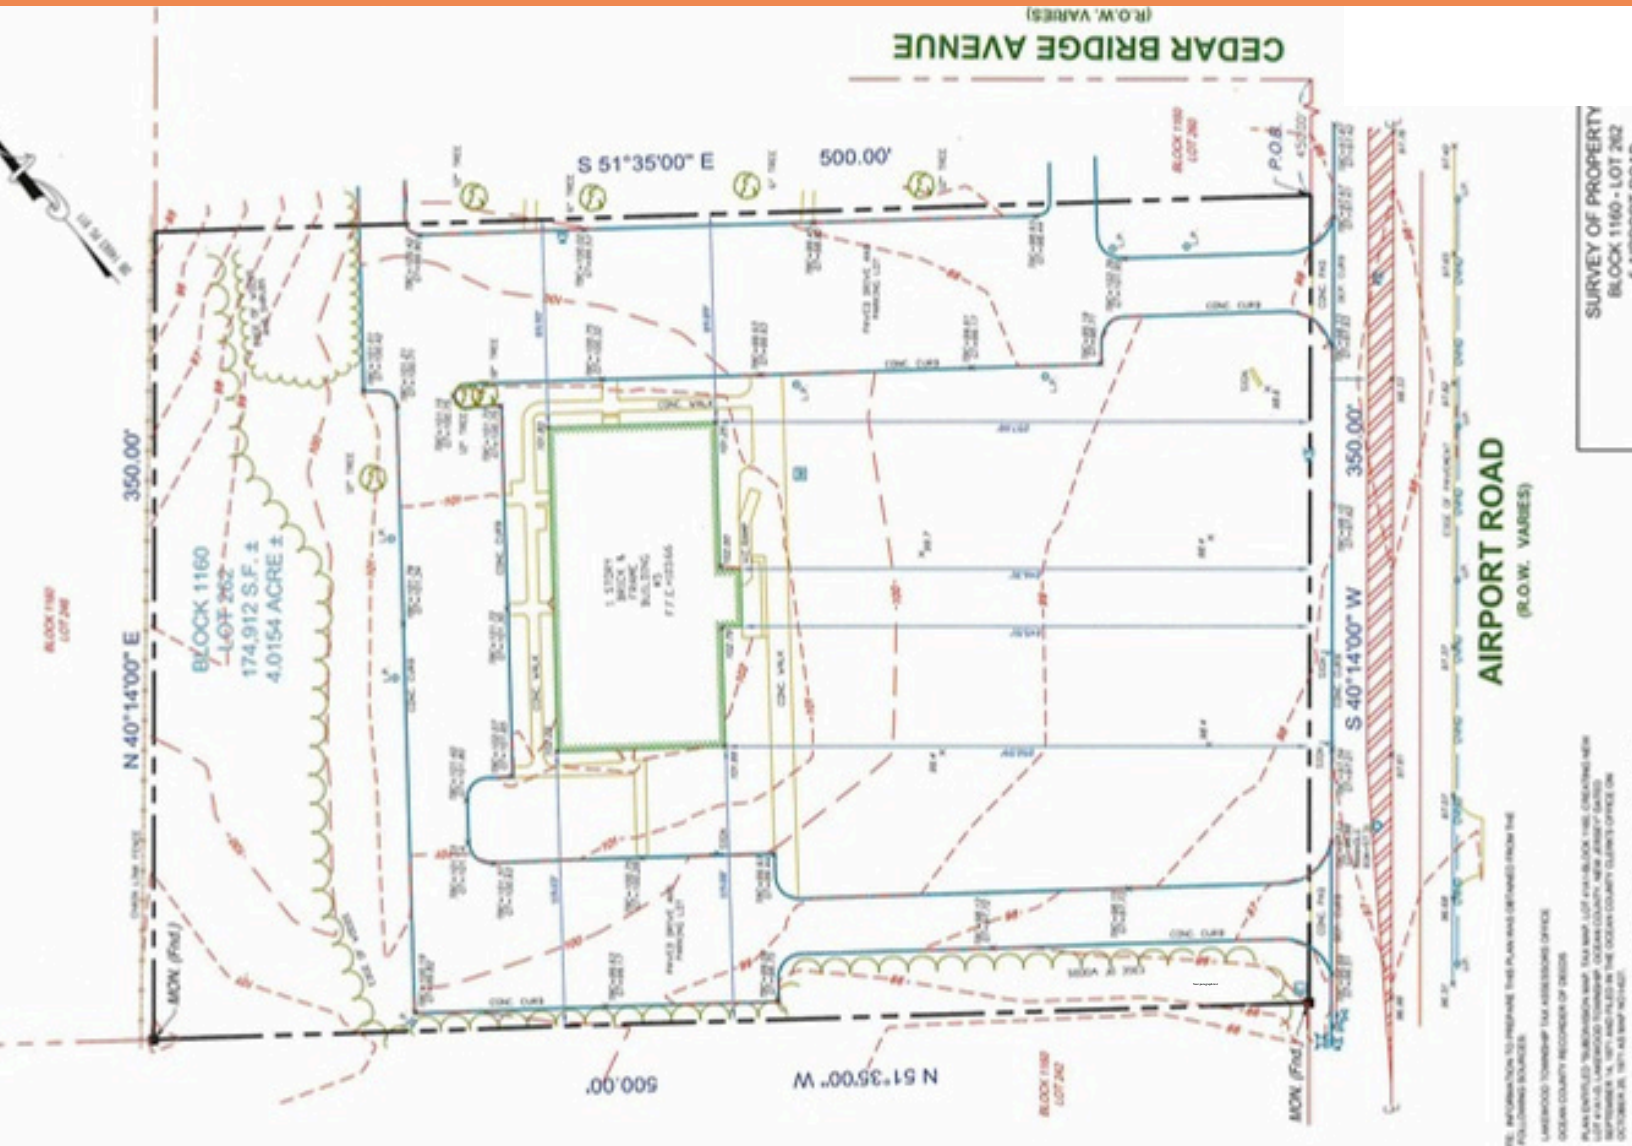

5

Airport Rd

Lakewood, NJ

10,000 SQF AVAILABLE

**YOSSI
LIPSCHITZ**
Your Greatest Real Estate Asset

LG PROPERTIES
Commercial Realty
15 America Ave.
Lakewood, NJ 08701

YOSSI LIPSCHITZ
O: 732.901.4145 C: 718.344.3420
joe@lgpropertiesnj.com