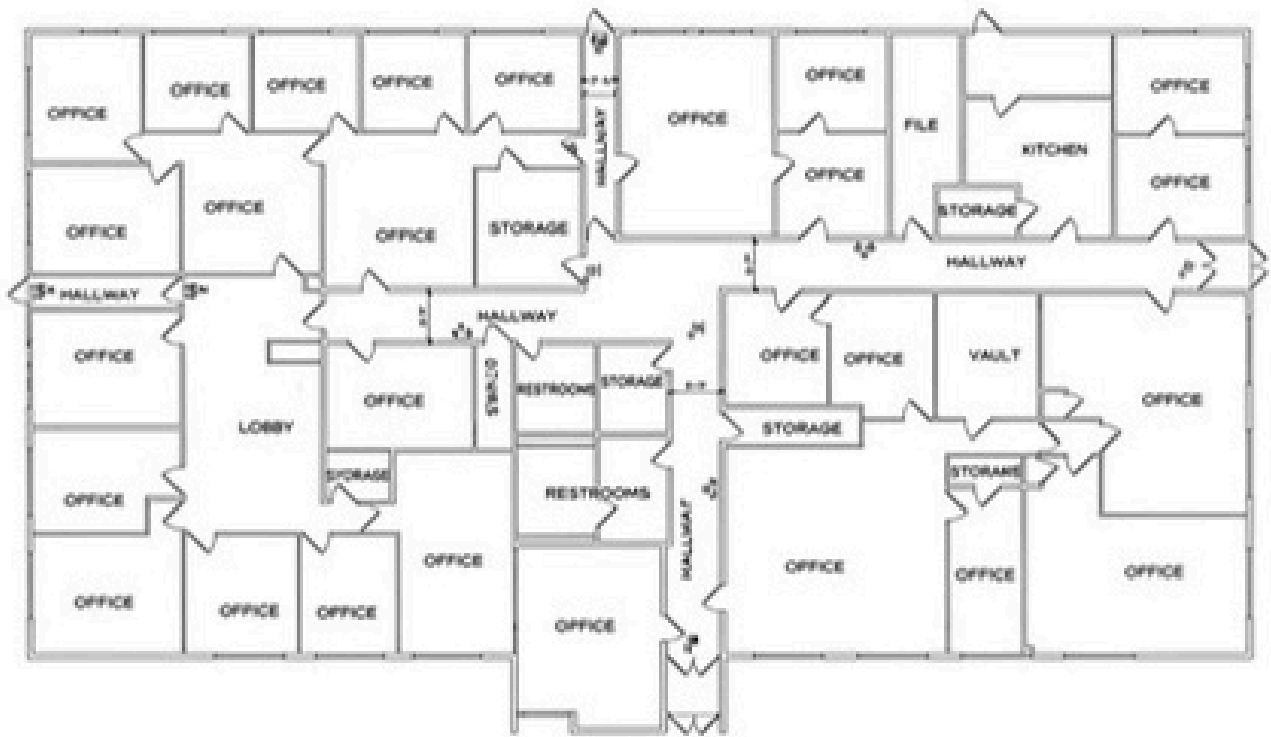

5

Airport Rd

Lakewood, NJ

FLOOR PLAN
SCALE: 1/8" = 1'-0"

10,000 SQF AVAILABLE

LG PROPERTIES
Commercial Realty
15 America Ave.
Lakewood, NJ 08701

YOSSI LIPSCHITZ
O: 732.901.4145 C: 718.344.3420
joe@lgpropertiesnj.com