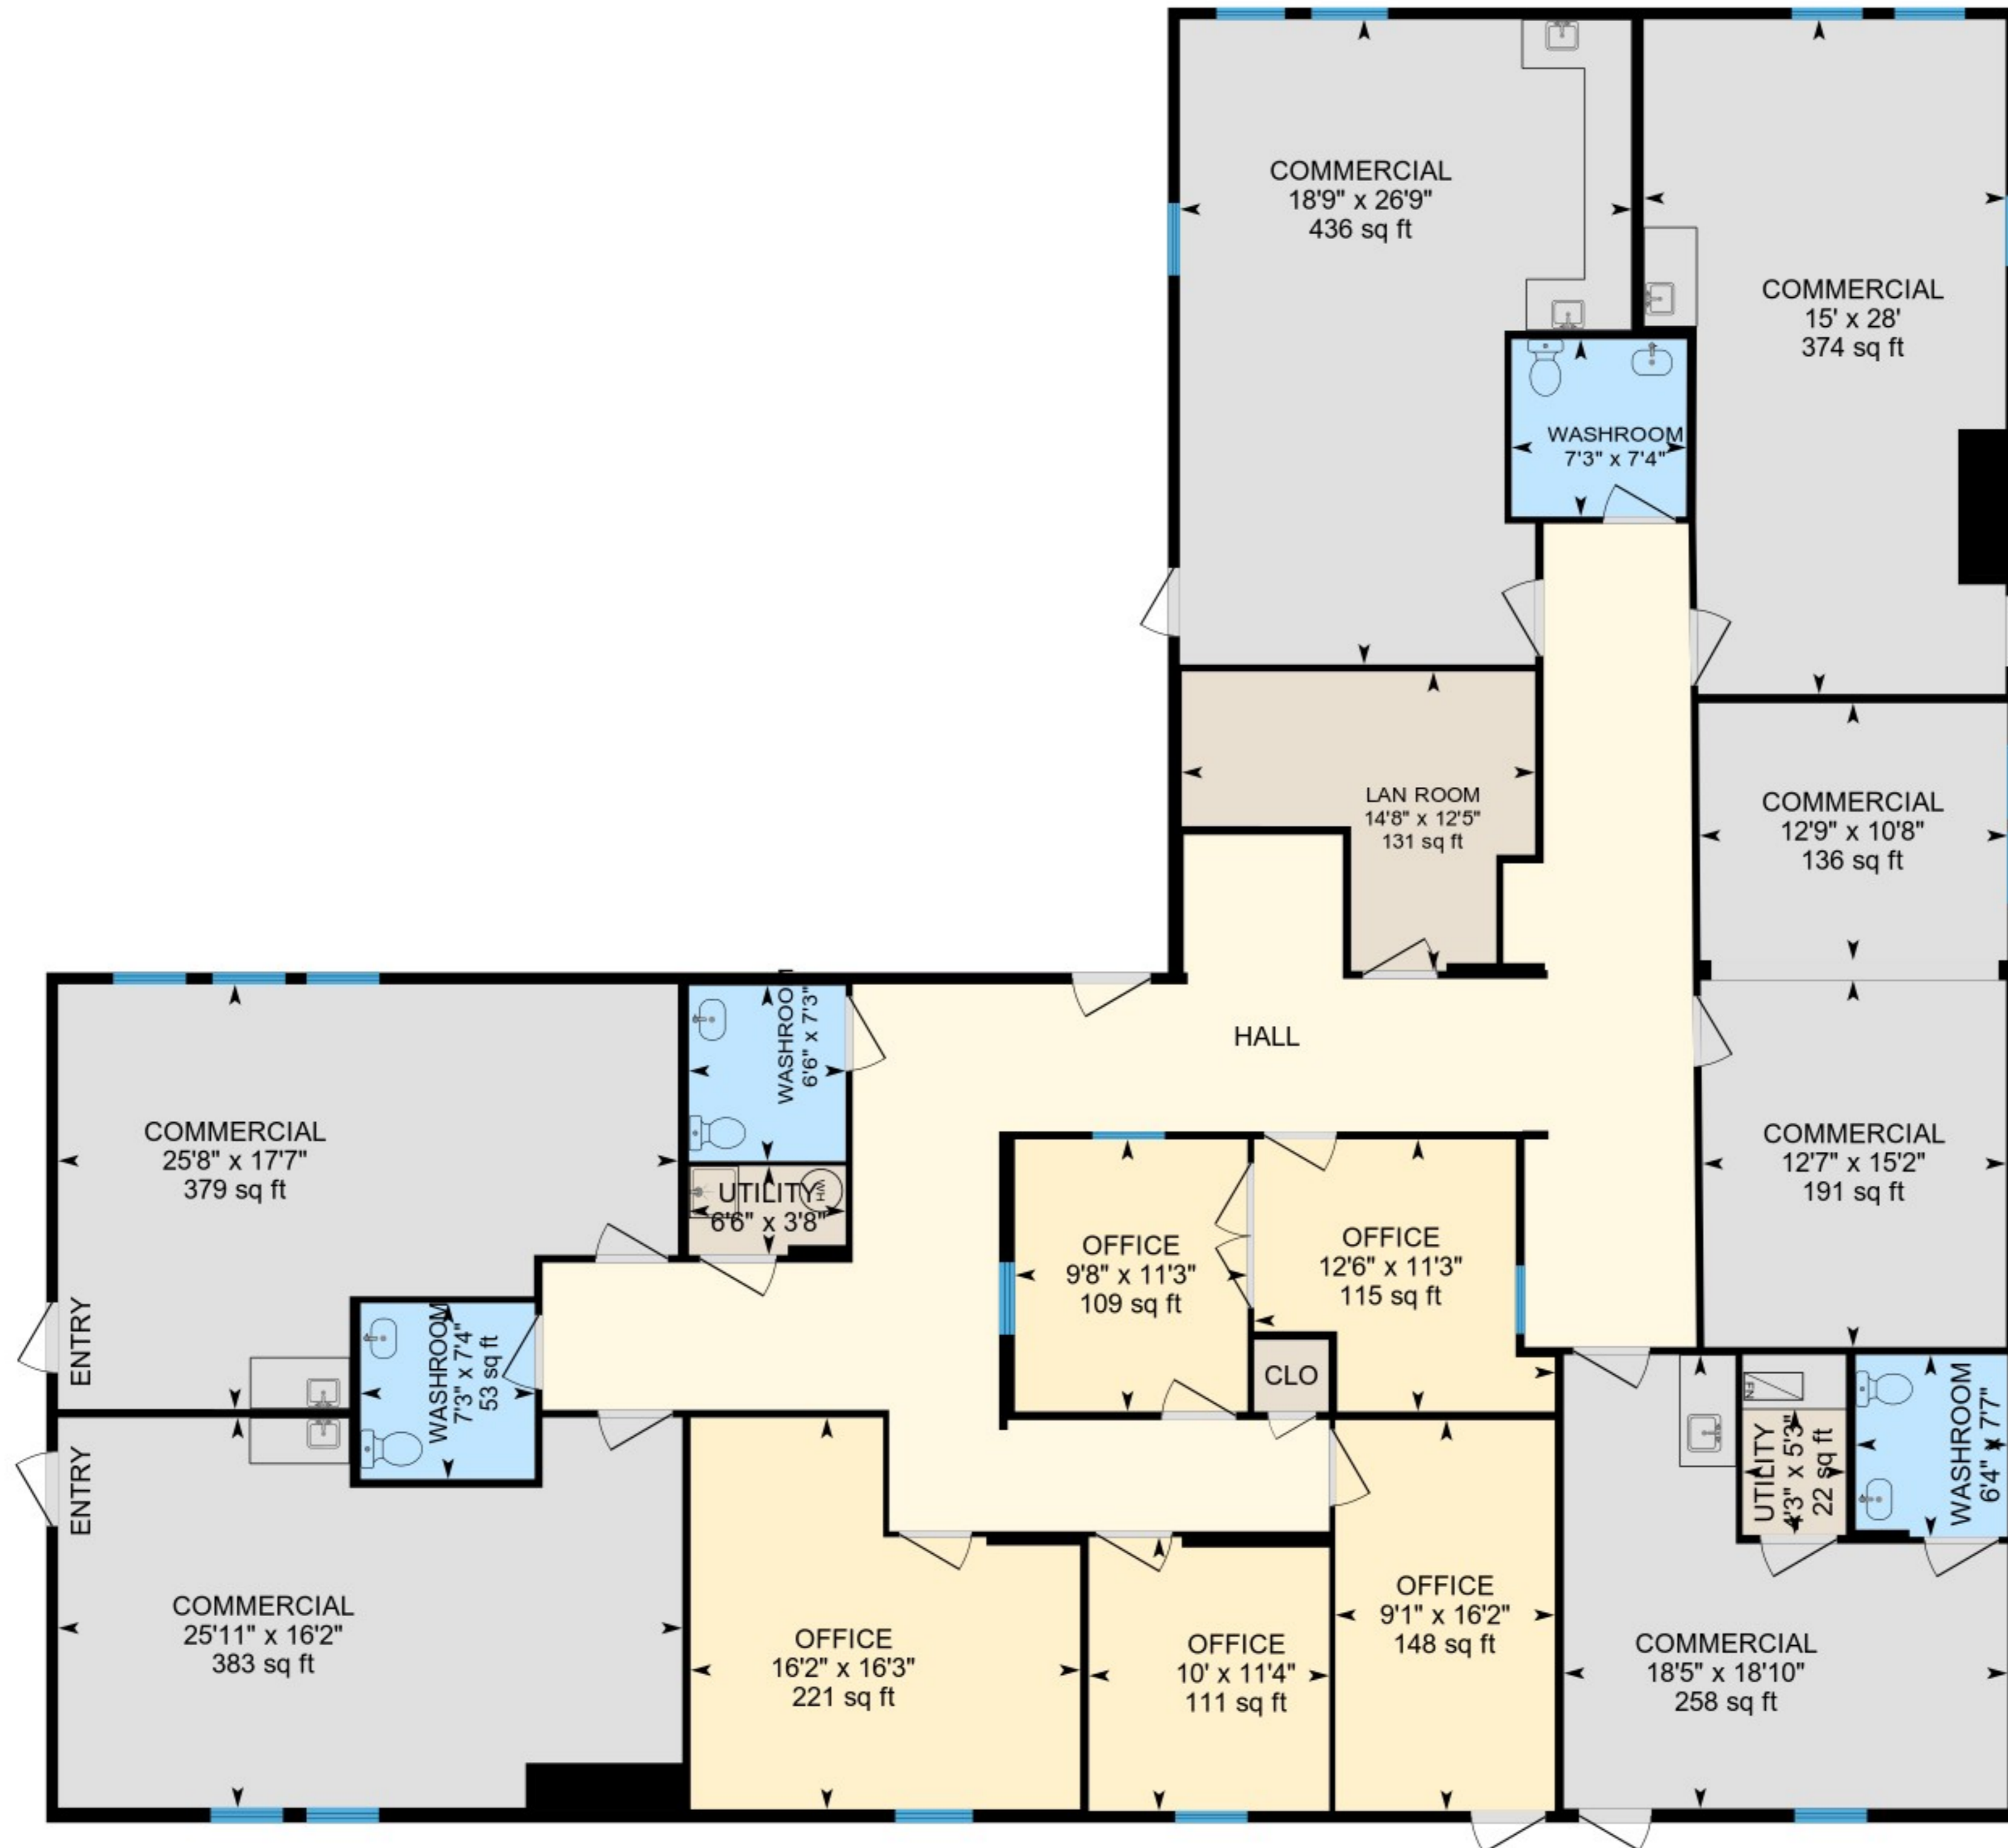

# 453 Lily Pad Ln, Flat Rock, NC

Main Floor Finished Area 4291.44 sq ft

PREPARED: 2025/09/19