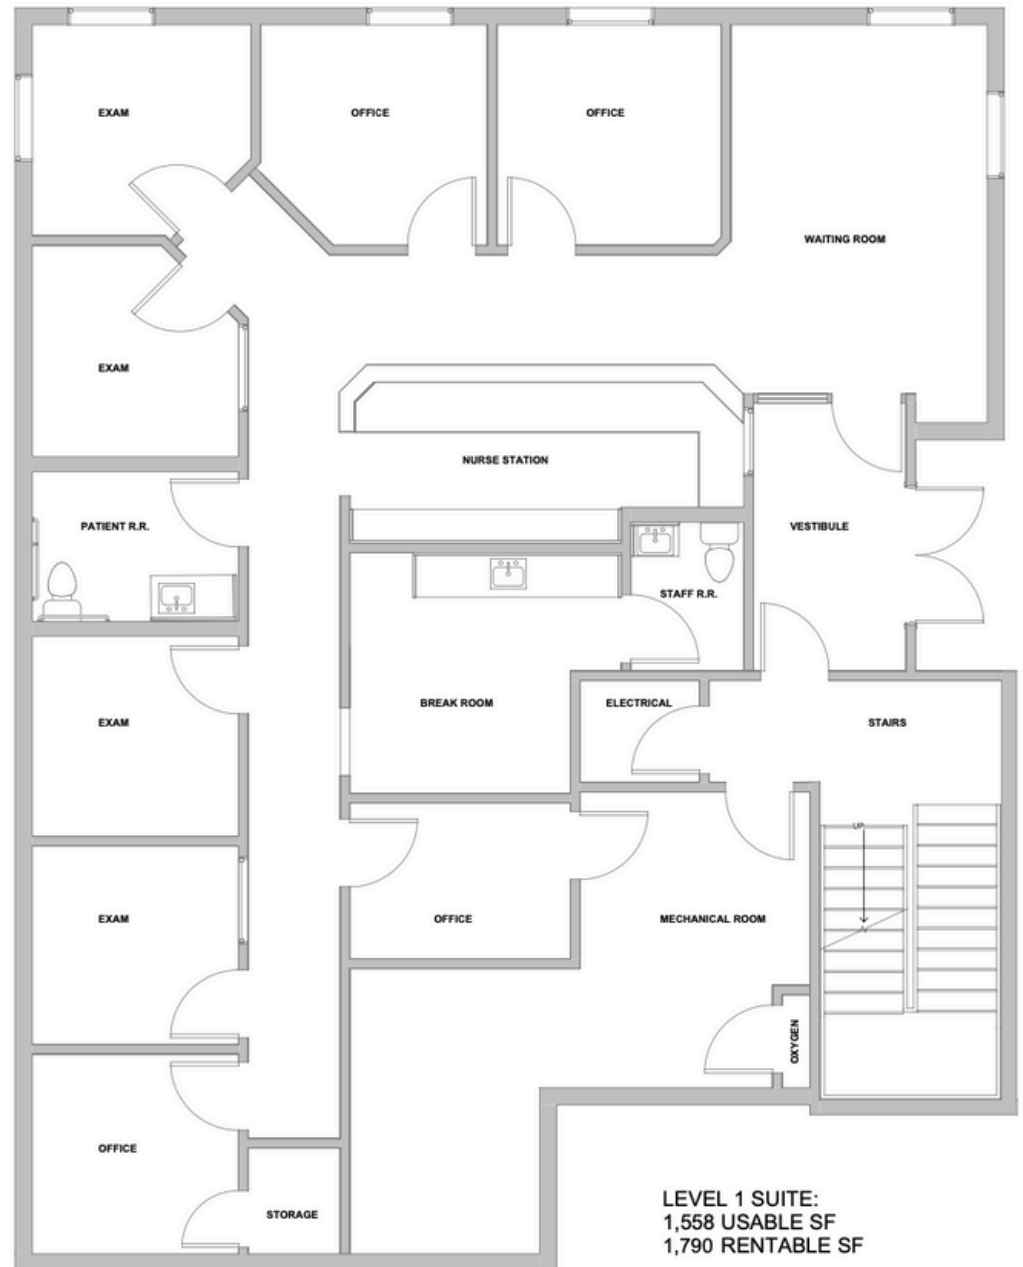

Suite 100

- **Specialized Spaces:** The building features an available medical space on the first floor, providing a versatile setting for various healthcare services.
- **Modern Amenities:** Equipped with state-of-the-art medical infrastructure, ensuring a smooth and efficient operation for your practice.
- **Parking:** Plenty of on-site parking available for patients and staff.
- **Visibility:** Excellent street visibility, ensuring your practice gets noticed by the local community.