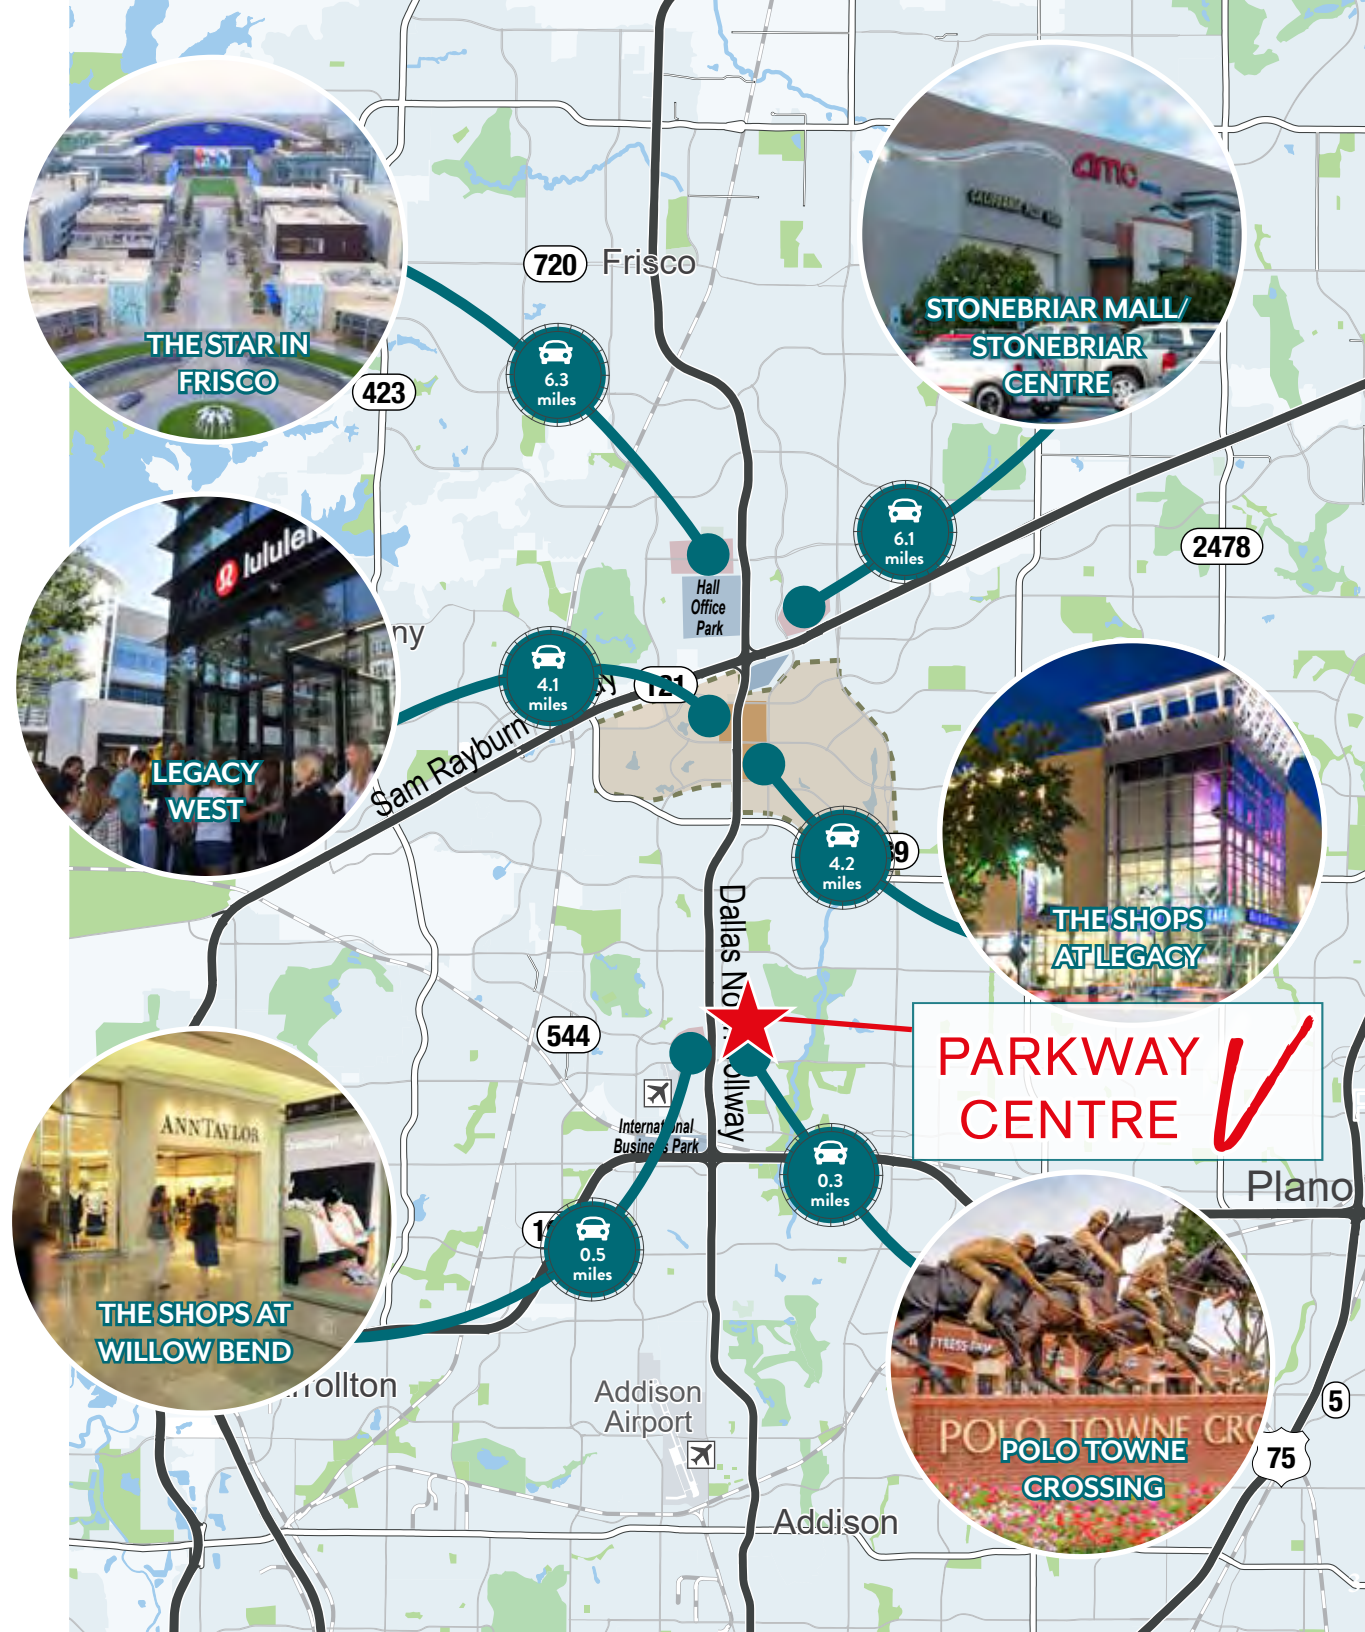

- 5-acre Dallas Cowboys headquarters
- Ford Center - 12,000-seat indoor stadium
- Omni Frisco Luxury Hotel
- Over 35 restaurants, shops, and specialty services, including Lucchese, Dee Lincoln Prime, and The Cowboy Club

LEGACY WEST & SHOPS OF LEGACY

- Luxury hotels including The Renaissance and Plano Marriott
- Numerous fine dining options including Del Frisco's Double Eagle Steakhouse, Fogo de Chao, Haywire, and many more
- Legacy Hall - 55,000 square foot food hall featuring over 20 eateries and bars
- Exceptional shopping including high-end brands such as Gucci, David Yurman, Lululemon, and Tiffany

PROPERTY HIGHLIGHTS

- Locally owned, long-term asset
- On-site Property Management committed to quality customer service and tenant relationships
- Prime location - 20 minutes from DFW Airport with convenient access to major highways including SH 121, President George Bush Turnpike, and the Dallas North Tollway
- On-site security and banking
- Prominent building facade signage opportunities

PARKWAY CENTRE

Plano

POLO TOWNE CROSSING

THE SHOPS AT WILLOW BEND

THE SHOPS AT LEGACY

LEGACY WEST

STONEBRIAR MALL/STONEBRIAR CENTRE

THE STAR IN FRISCO