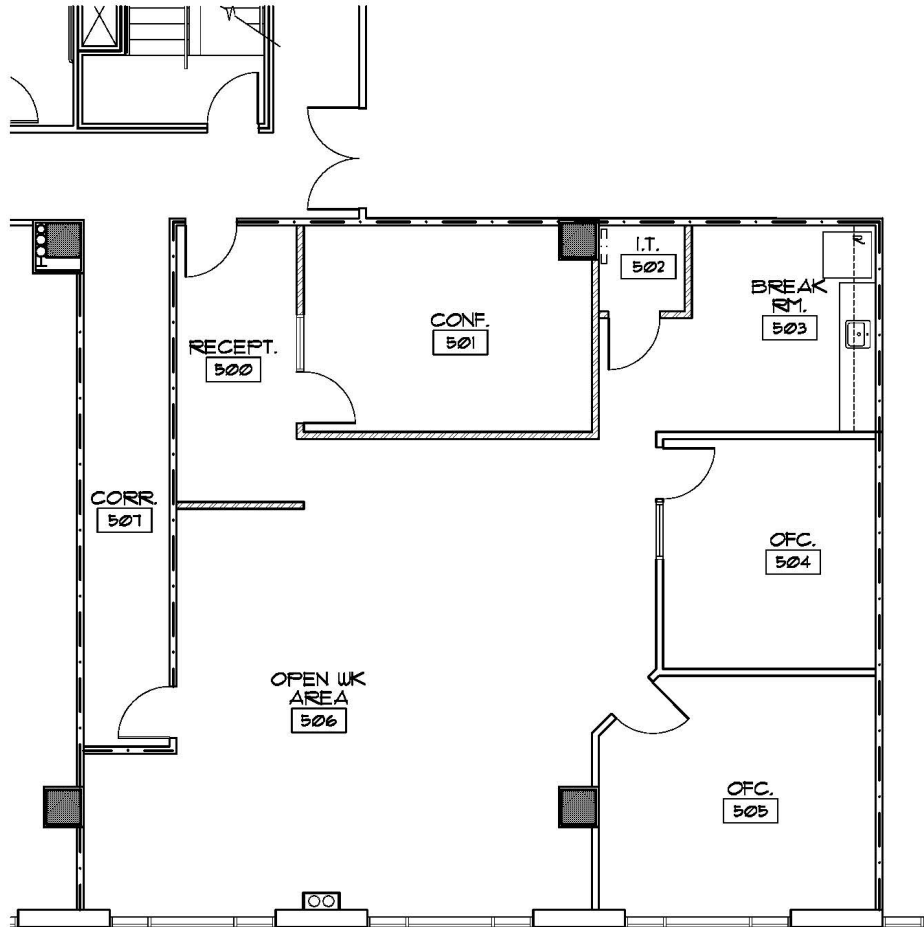

5TH FLOOR MASTER
PARKWAY CENTRE V
AREA: 2,222 RSF
10.21.25

NWP
NORTHWAY
PROPERTIES

CORINNE MITCHELL
214.282.0554
corinne@northwayprop.com

PARKWAY CENTRE V

Suite 535 - 2,222 RSF