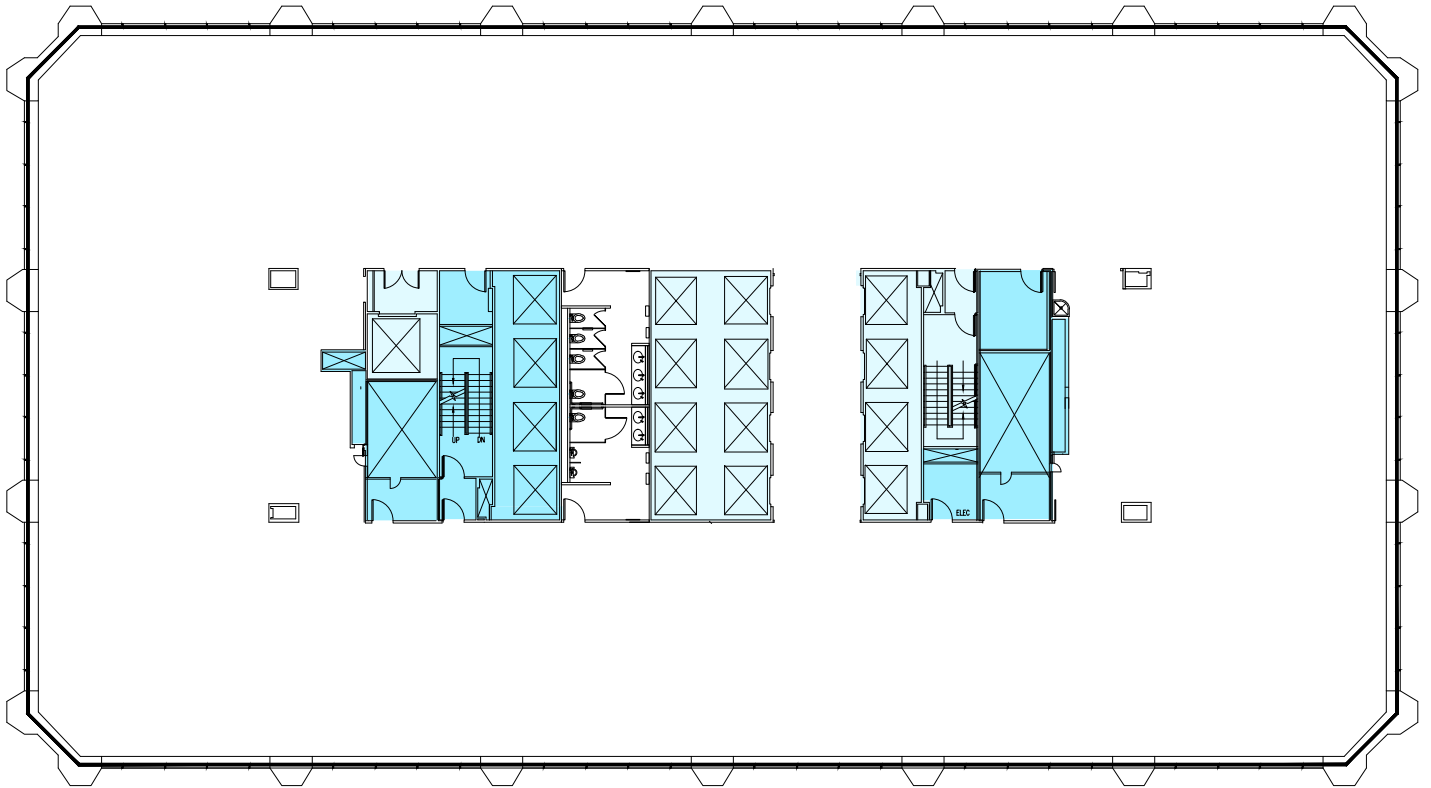

1600 SEVENTH

13TH FLOOR 21,062 RSF

CONTACT INFORMATION

LLOYD LOW
+1 206 607 1796
lloyd.low@jll.com

CLEITA HARVEY
+1 206 607 1794
cleita.harvey@jll.com

BAILEY HALLIS
+1 206 777 5203
bailey.hallis@jll.com

Although information has been obtained from sources deemed reliable, neither Owner nor JLL makes any guarantees, warranties or representations, express or implied, as to the completeness or accuracy as to the information contained herein. Any projections, opinions, assumptions or estimates used are for example only. There may be differences between projected and actual results, and those differences may be material. The Property may be withdrawn without notice. Neither Owner nor JLL accepts any liability for any loss or damage suffered by any party resulting from reliance on this information. If the recipient of this information has signed a confidentiality agreement regarding this matter, this information is subject to the terms of that agreement. © 2024 Jones Lang LaSalle IP, Inc. All rights reserved.