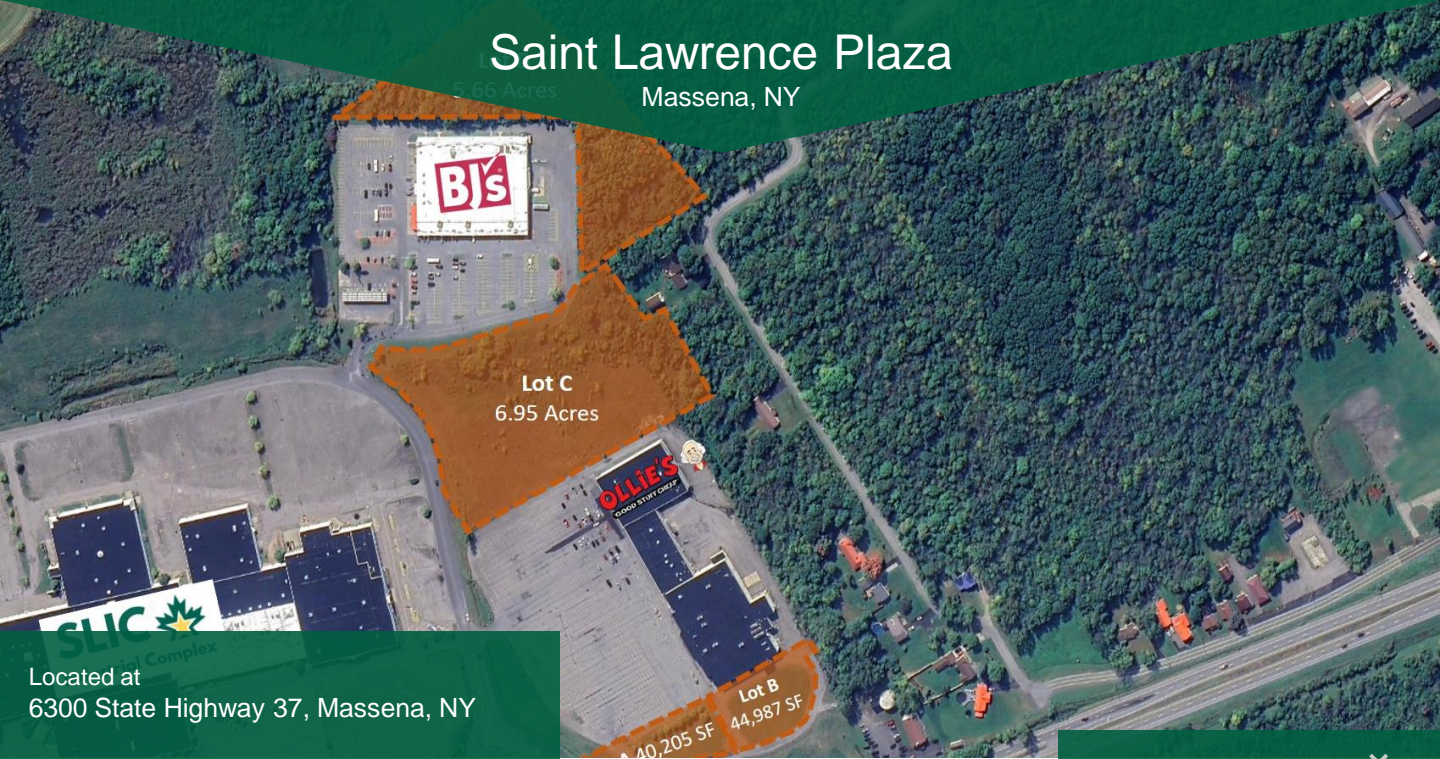

Saint Lawrence Plaza

Massena, NY

Located at
6300 State Highway 37, Massena, NY

Demographics

Population

1 mile: 558
3 miles: 9,578
5 miles: 13,668

Daytime Population

1 mile: 397
3 miles: 9,273
5 miles: 14,256

Households

1 mile: 229
3 miles: 4,128
5 miles: 5,897

Household Income (Avg.)

1 mile: 76,479
3 miles: 63,903
5 miles: 70,310

Size:
1 – 12 Acres

Property Highlights

- Lot A : 40,205 SF
- Lot B : 44,987 SF
- Lot C : 6.95 Acres
- Lot D : 5.66 Acres

Nearby Businesses

Ollie's Bargain Outlet, McDonald's, Taco Bell, JCPenney, St. Lawrence Centre, BJ's Wholesale Club, The Home Depot, Walmart, T.J. Maxx, Mobil, Quality Inn, and more

Traffic Counts (per day)