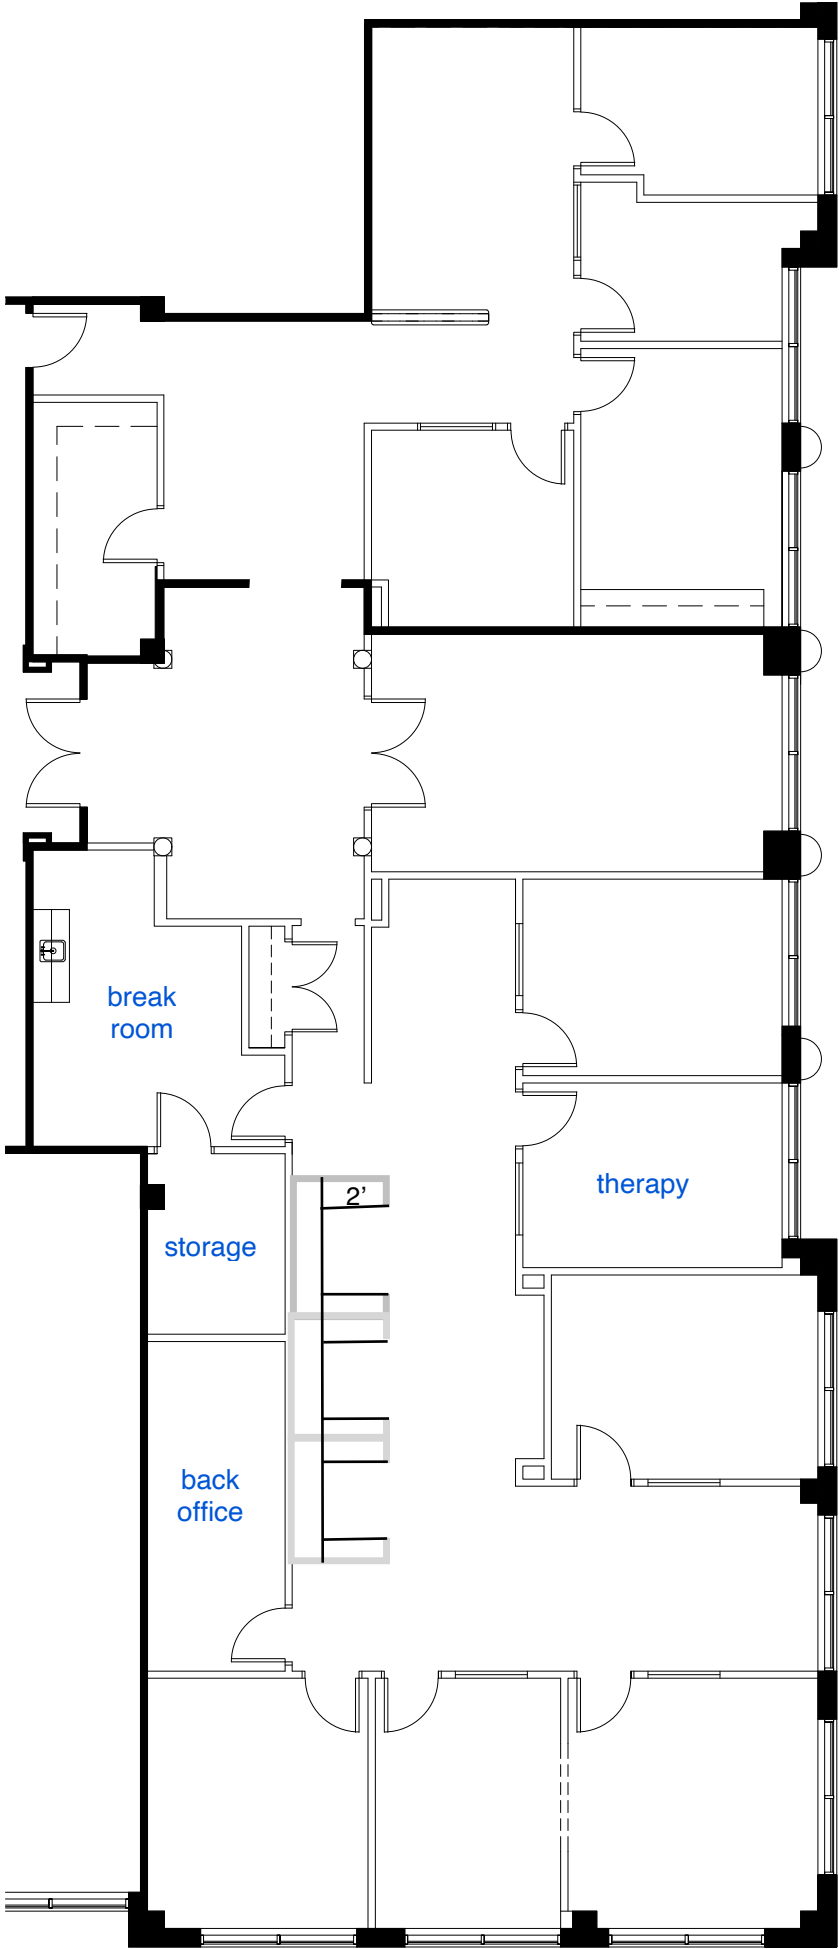

SUITE 105 & 106
AS BUILT - 1 OF 1
200 PROVIDENCE - LEVEL ONE
4,660 RSF
SCALE: 3/32" = 1'-0"
DATE: OCTOBER 17, 2022

KEY PLAN

SMITH
HARRIS
DESIGN
associates