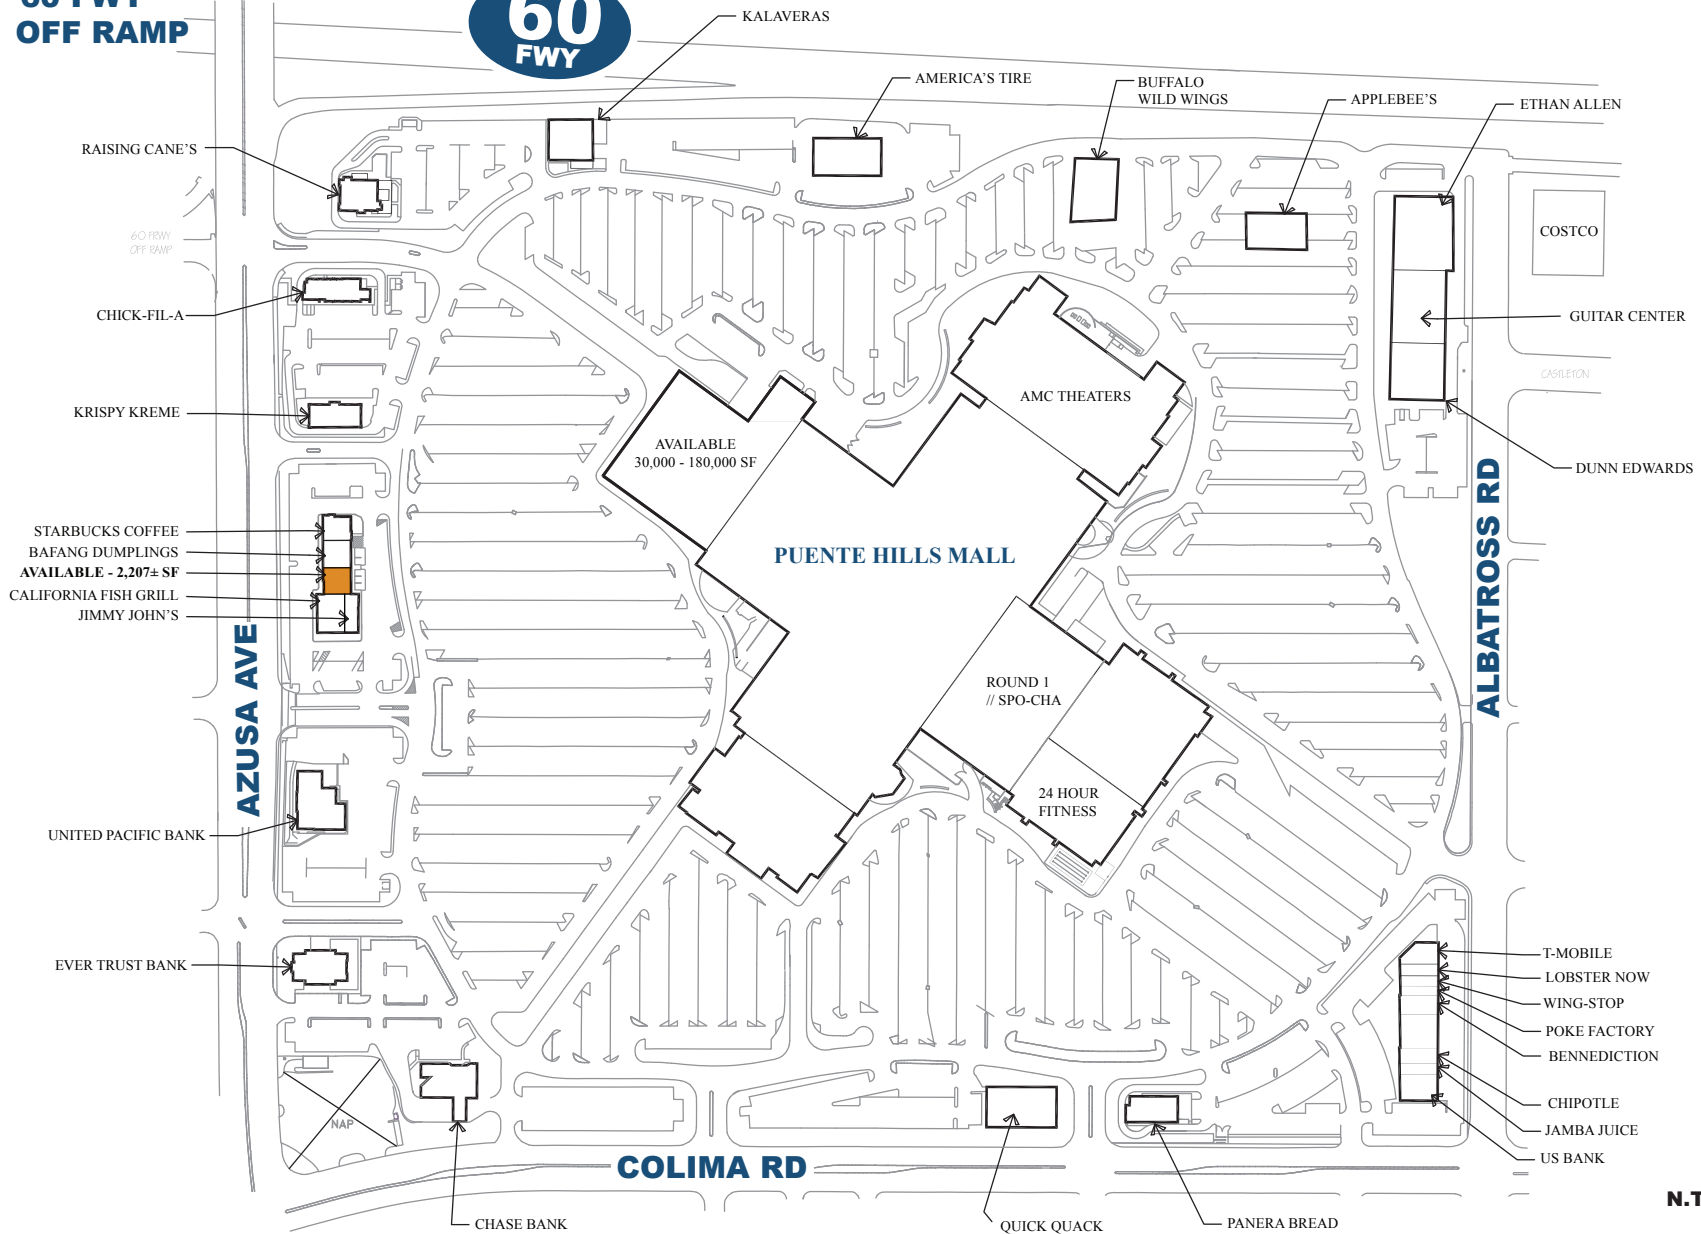

60 FWY
OFF RAMP

60
FWY

FOR LEASING INFORMATION, CONTACT

■ Jay E. Krigsman, CCIM, SCLS
(725) 228-7031 jay@tkcre.com

■ Elaine Garibay
(725) 228-7038 elaine@tkcre.com

The **KRAUSZ**
COMPANIES LLC