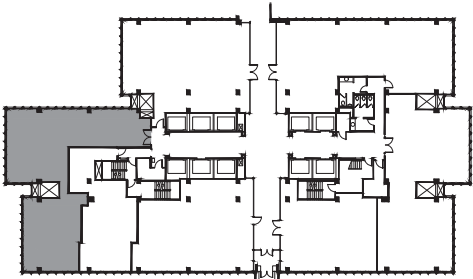

TOWER 229, SUITE 275

2,498 RSF

KEY PLAN