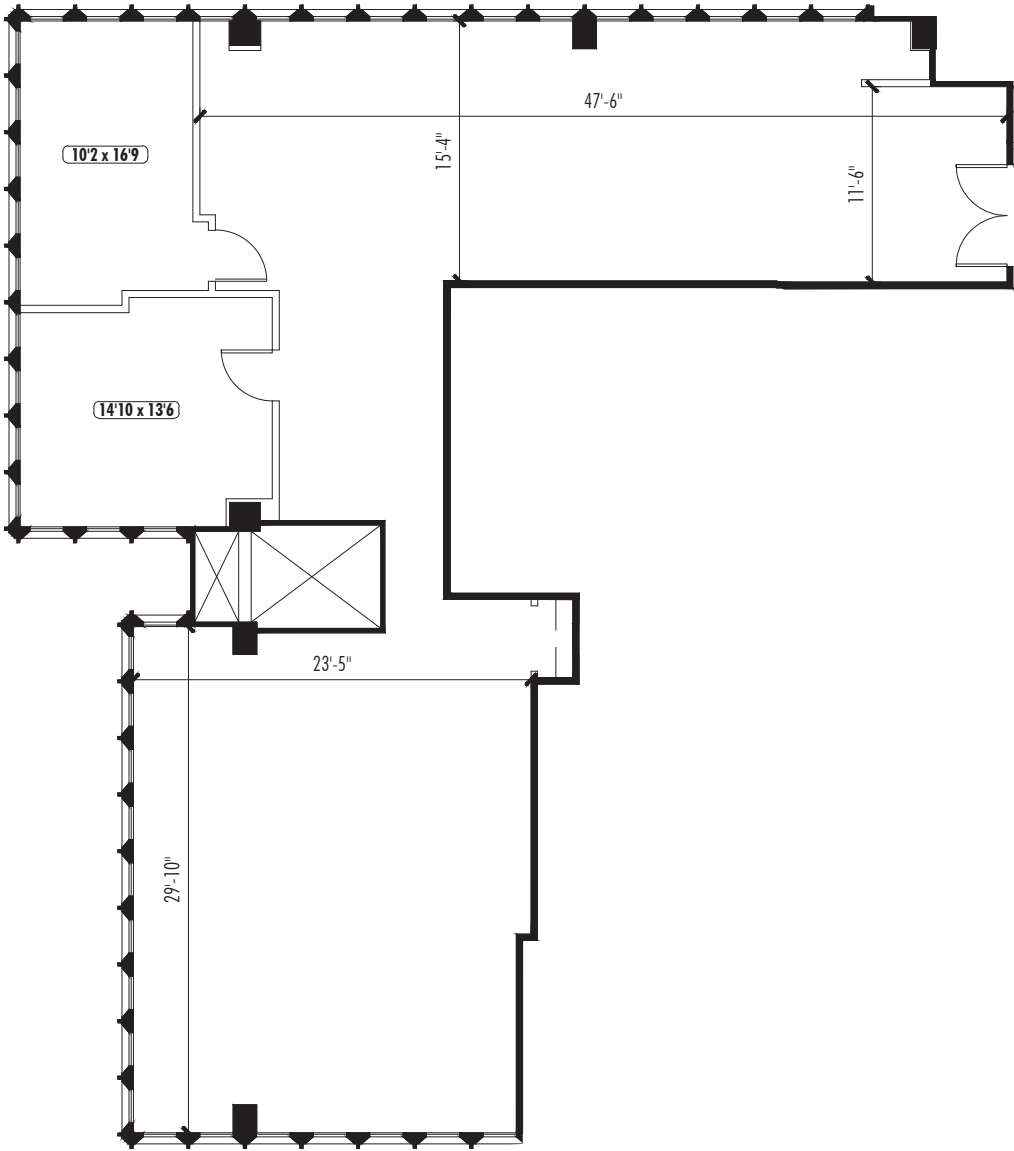

TOWER 229, SUITE 275

2,498 RSF

KEY PLAN