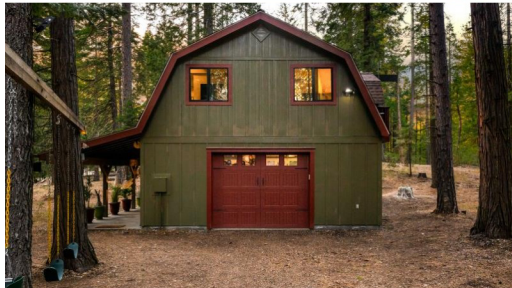

# 4025 SUMMIT DR

Mt Shasta, CA 96067

\$1,790,000

**Gail Garaventa**

(707) 738-9952

[gailg@johnlscott.com](mailto:gailg@johnlscott.com)

[gailg.johnlscott.com](http://gailg.johnlscott.com)

DRE # 02214354

This multi-unit property is a beautiful venue for a private retreat in the woods or hosting large gatherings. Stepping onto the property, you cannot help but feel peace in the nature-infused luxury. A 2996 sqft primary dwelling presents a unique mix of art gallery and cozy home. Greeted by a colorful blown-glass chandelier and 28' beamed ceilings, the great room lends itself as a comfortable conversation area surrounded by large windows, endless forest views, and bright spaces to showcase artwork. This home has 4 bedrooms, one set up to dual as an art studio, 3 baths, a 3-door garage, library, and full workshop. The primary suite features a slate shower and jacuzzi. A massive redwood deck, calls for gatherings with a fire pit, waterfall pond, farm table, and sound system. The nearby cabin -- complete with bathroom, laundry and kitchen -- is a flexible space that can be a mother-in-law unit or for sleeping many guests. Above a drive-through barn, you'll find a theatre/office/mancave, with full bath and kitchenette. There are numerous outbuildings providing ample storage space for winter sports and property gear. This delightful property is looking for its next generation of fun!