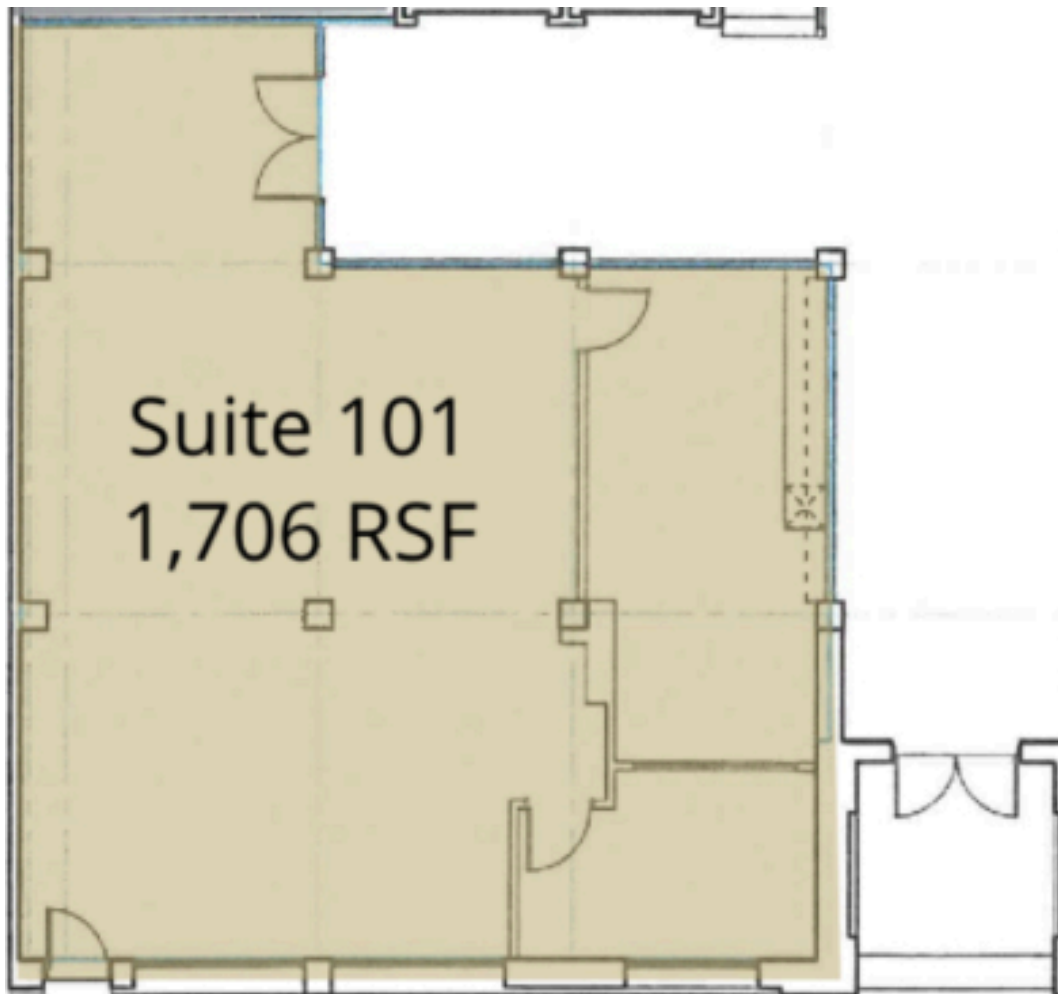

# 209 BUILDING

209 SW OAK STREET | PORTLAND, OREGON

SUITE 101: RSF 1,706

FOR LEASING INFORMATION:

**CARTER BEYL**

Licensed in Oregon

503.522.2280

[Carter@menasheproperties.com](mailto:Carter@menasheproperties.com)