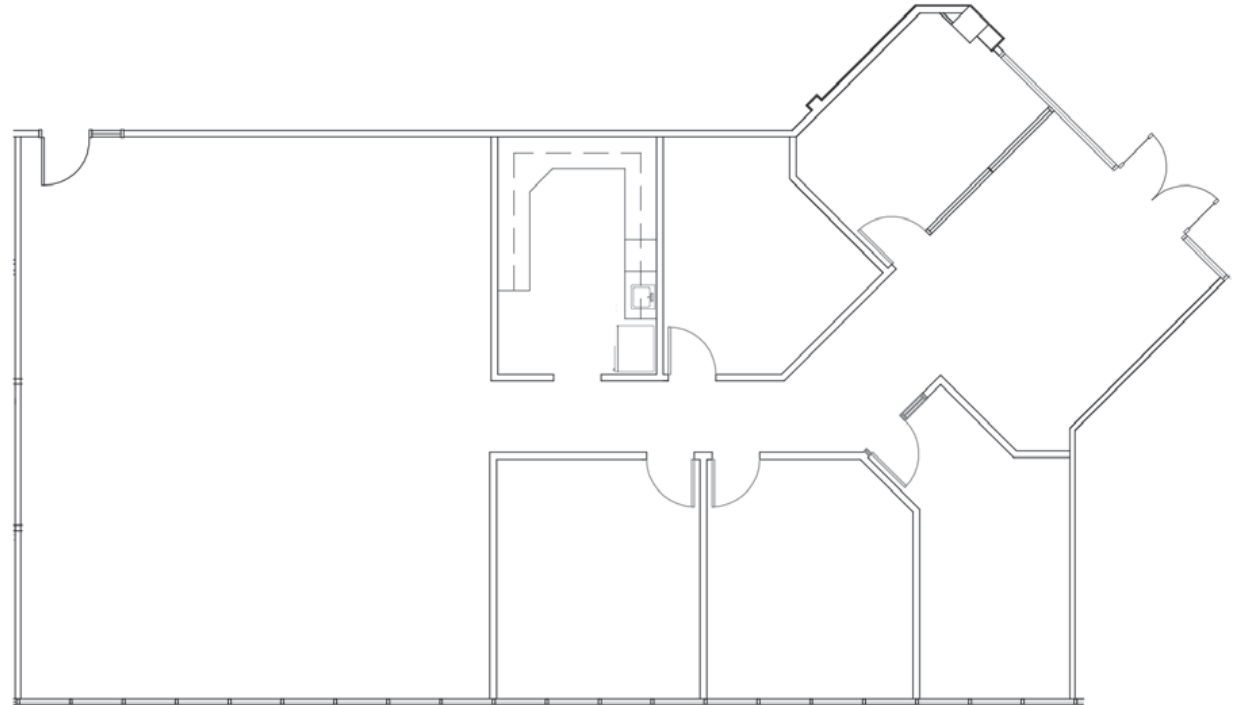

CLICK FOR
INTERACTIVE TOUR

Matterport

5343 N. 16TH ST. | PHOENIX, AZ 85016

NEWMARK

VERO

2555 East Camelback Road
Suite 600
Phoenix, AZ 85016

MIKE GARLICK, SIOR
Executive Managing Director
t 602-952-3825
mike.garlick@nrmk.com