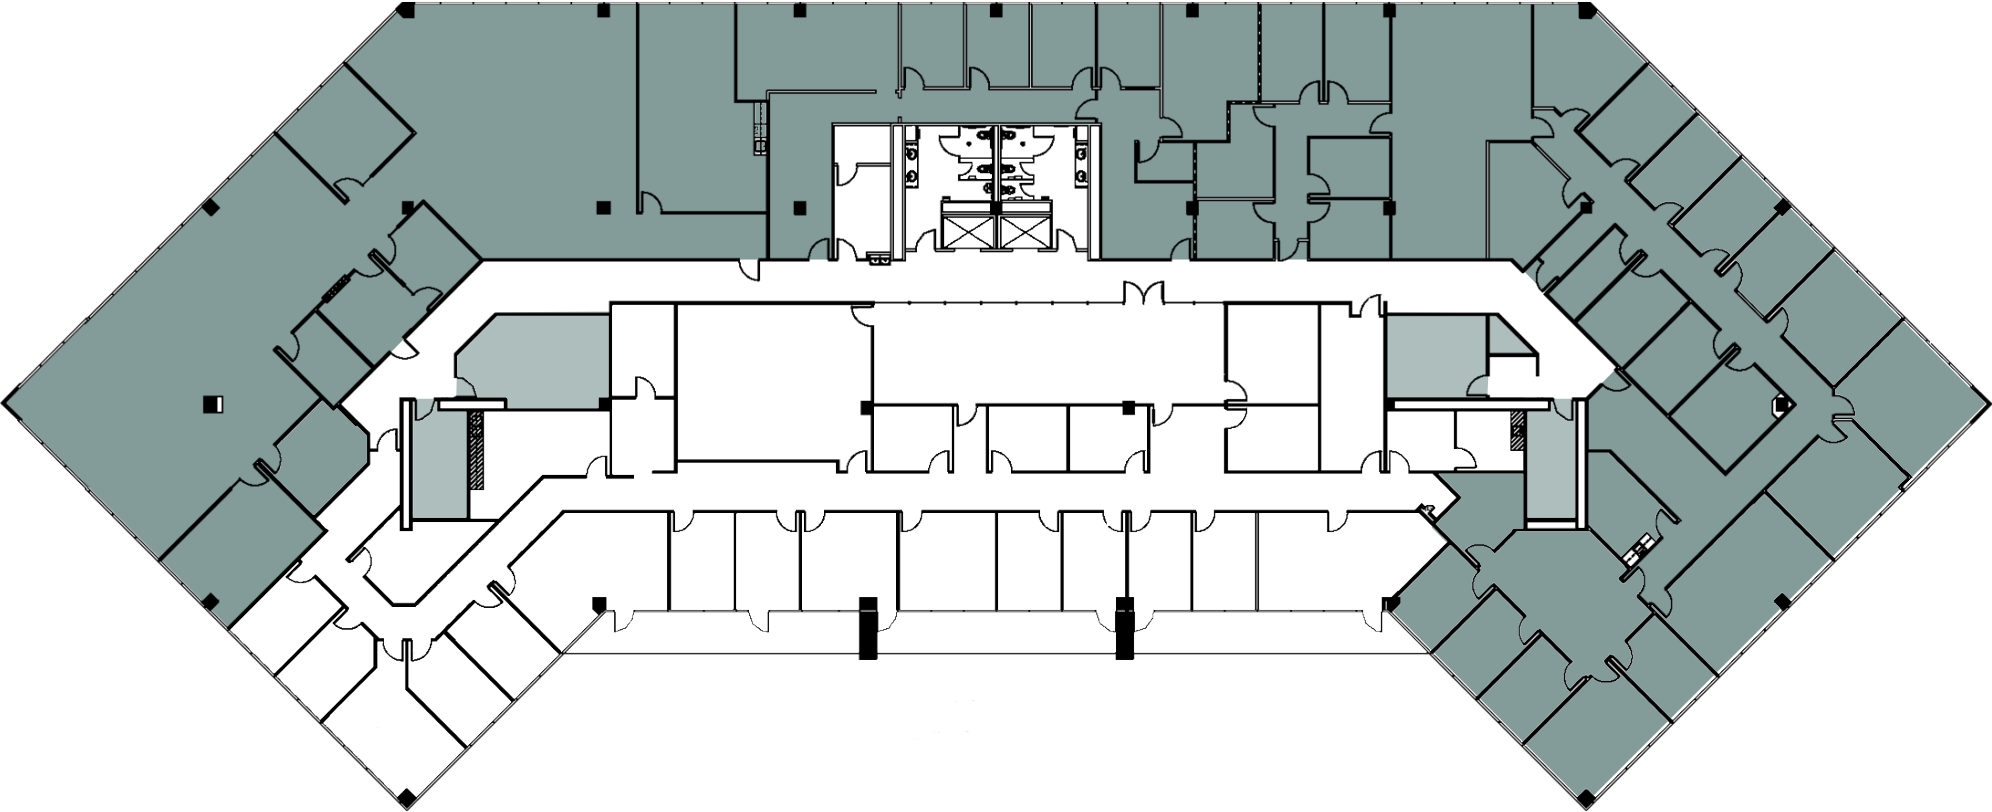

FOR LEASE | OFFICE | 12603 SOUTHWEST FWY

SUITE 300
9,295 Square Feet

MATT EASTERLING
713.325.4112
measterling@landparkco.com