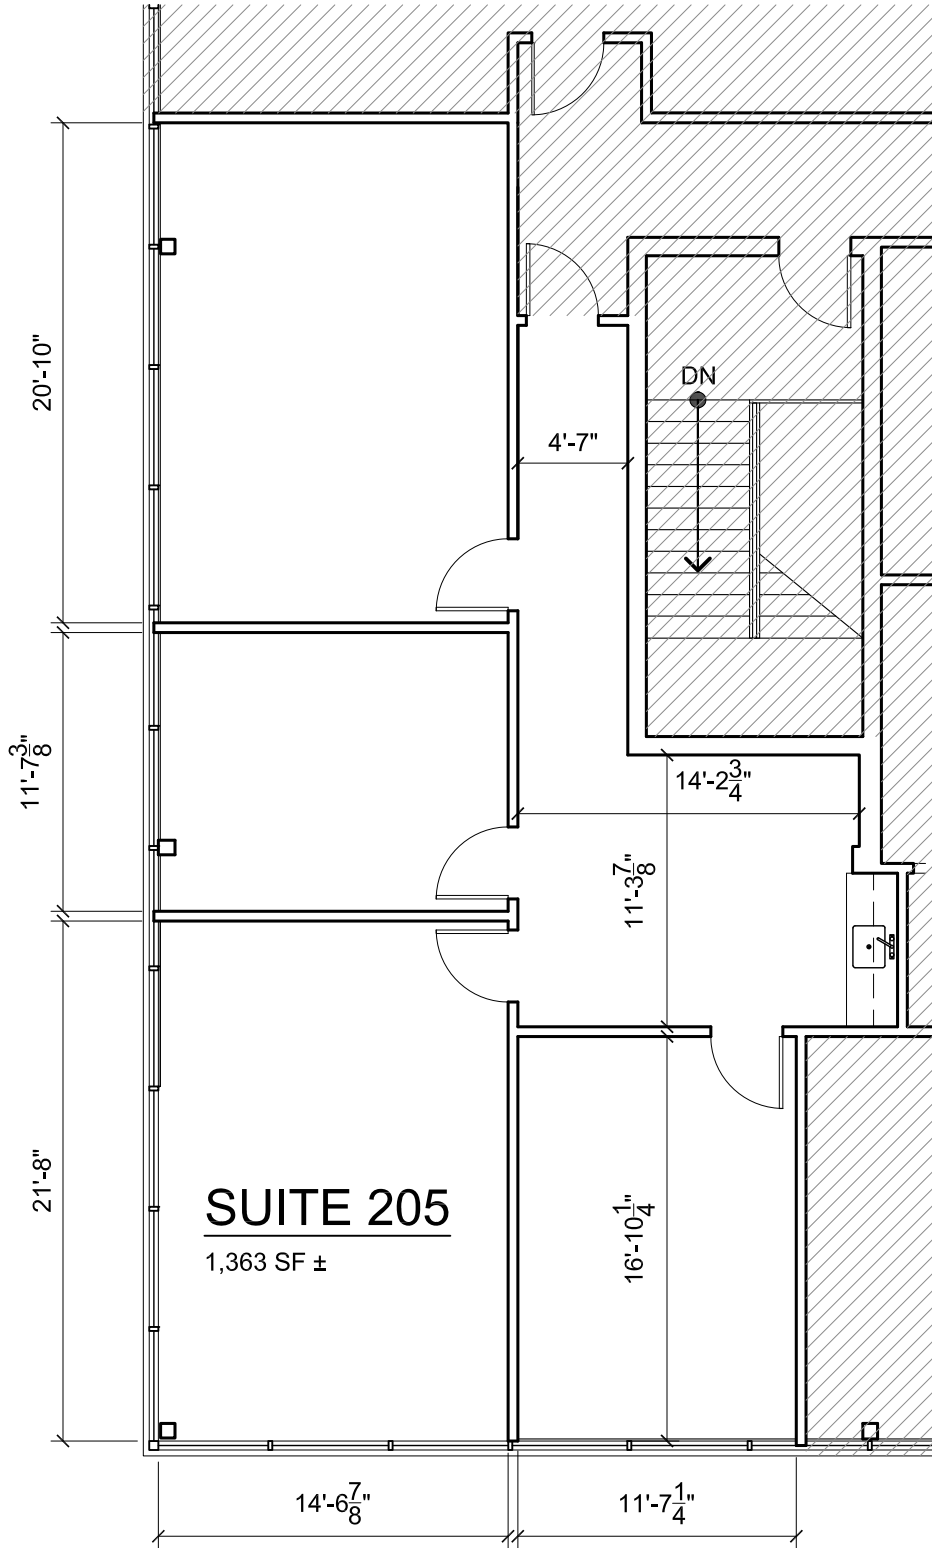

THIS DRAWING IS THE PROPERTY OF ALL ARCHITECTURE, LLC AND MAY NOT BE REPRODUCED WITHOUT WRITTEN CONSENT © 2026

TRUE NORTH

ALL Architecture, LLC

INFO@ALLARCHLLC.COM

DATE: 04/07/26

PROJ. NO. 26024

MEADOWS PAVILION

6230 SHILOH RD
ALPHARETTA, GA 30005

EXISTING FLOOR PLAN

SUITE
205