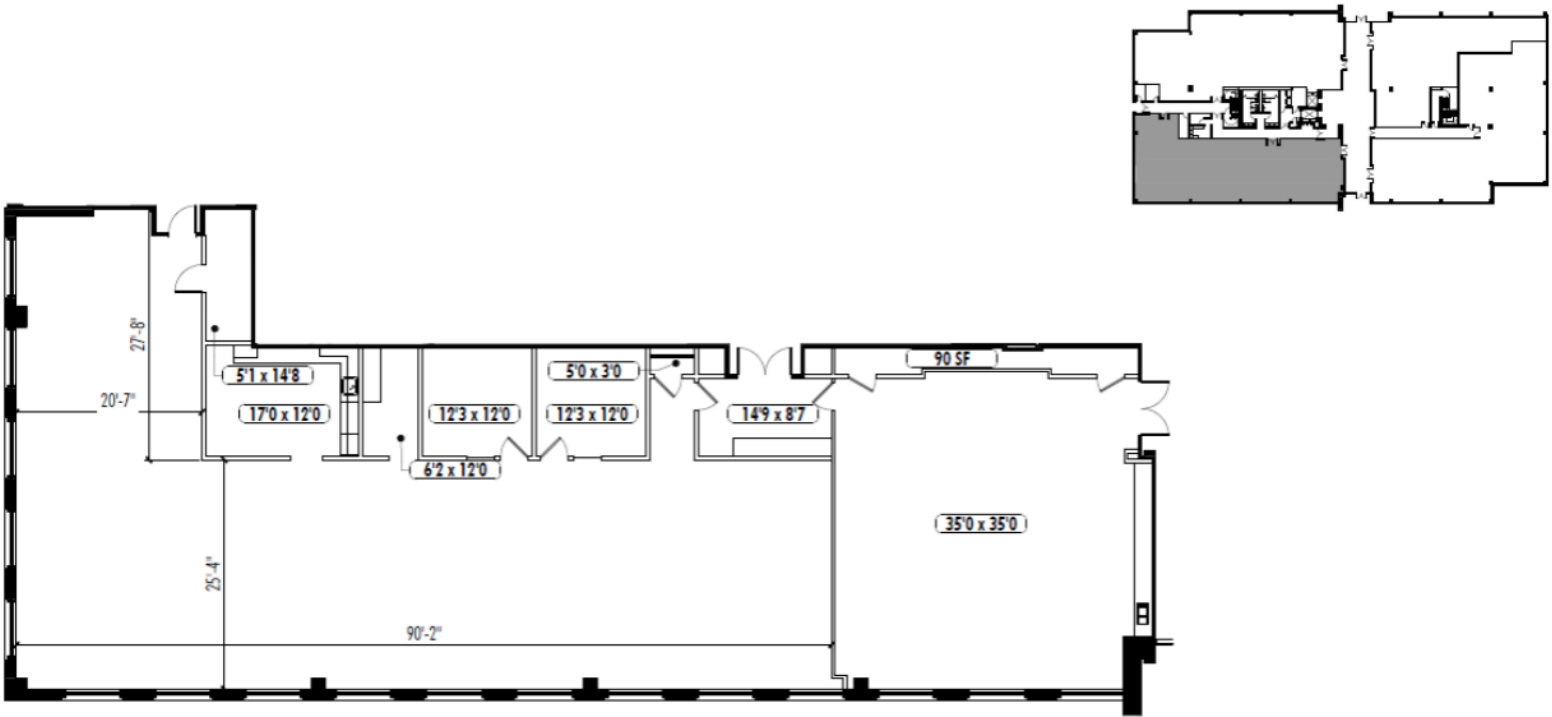

# SPECTRUM

2905 & 2915  
PREMIERE  
PARKWAY

Building 2905: Suite 170 | 5,902 RSF

**Matt Fergus**

404.414.7059  
mfergus@lpc.com

**Seabie Hickson IV**

404.376.1295  
shickson@lpc.com

**Hunter Henritze**