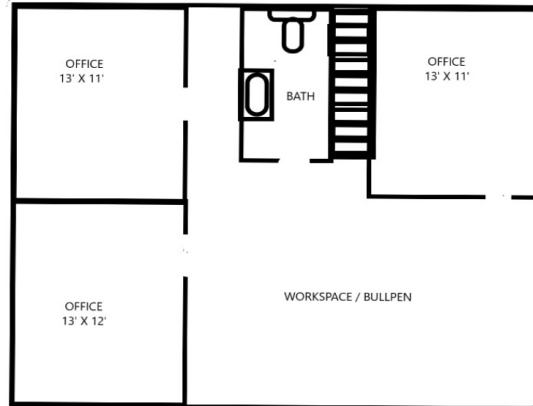

# 17300 Saturn Lane Suite 113

Total SF: 3,225

FIRST FLOOR

SECOND FLOOR

Disclaimer: Floor plan is not to scale. All dimensions and square footages are approximate. Tenant/buyer to verify all measurements independently.