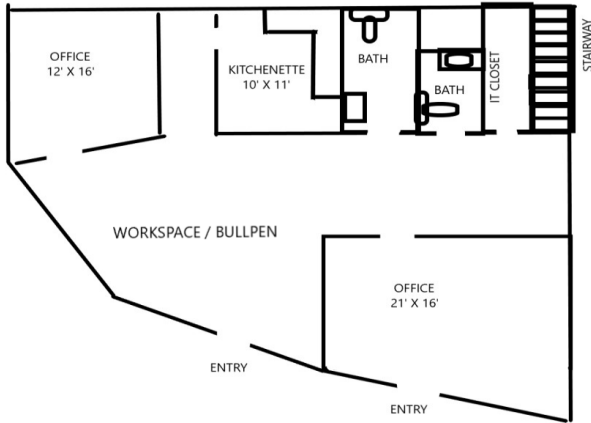

# 17300 Saturn Lane Suite 113

Total SF: 3,225

FIRST FLOOR

SECOND FLOOR

Disclaimer: Floor plan is not to scale. All dimensions and square footages are approximate. Tenant/buyer to verify all measurements independently.