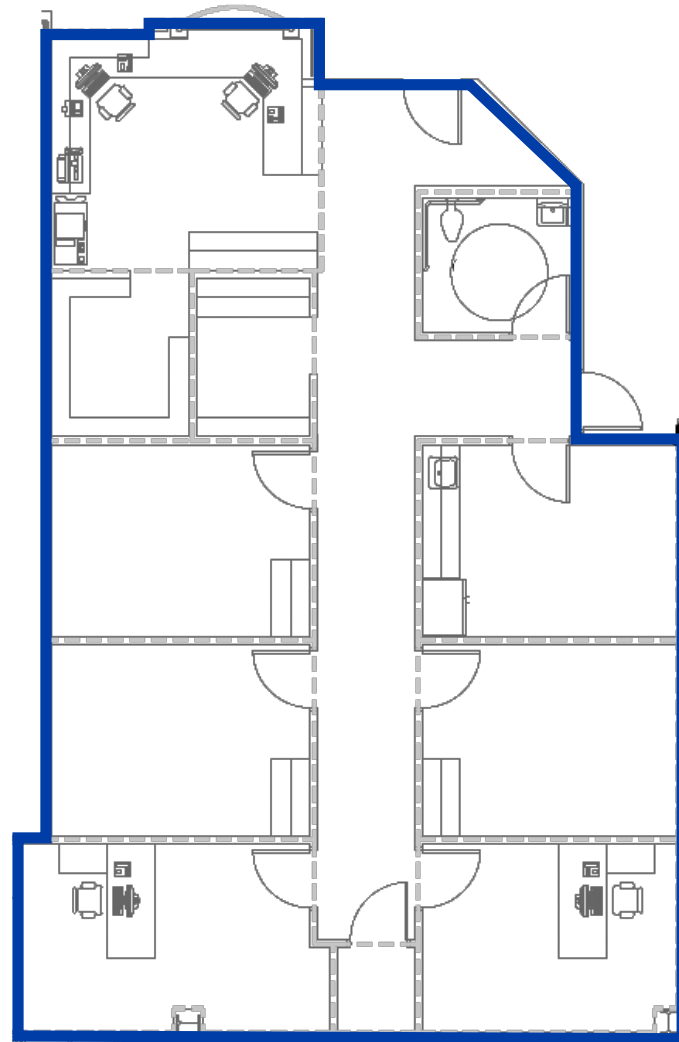

HIGHLIGHTS

SPACE	SIZE	RATE
SUITE 102*	2,282 SF	\$22.50/SF NNN
SUITE 201**	2,222 SF	\$22.50/SF NNN

*LOCK BOX ON SUITE | AVAILABLE IMMEDIATELY
** AVAILABLE 4/1/2025

SUBMARKET:	S. Meridian	TI ALLOWANCE:	Negotiable
BLDG. SIZE:	36,675 SF	LEASE TERMS:	Negotiable
BLDG. TYPE:	Medical Office	LEASE TYPE:	NNN
# OF FLOORS:	2	EST. NNN'S:	\$8.94/SF <small>(NNN's include utilities)</small>
PARKING:	Surface		

DETAILS

CONTACT

SUITE 102
2,282 SF

OPTION 1 | CONCEPTUAL

OPTION 2 | CONCEPTUAL

SUITE 201
2,222 SF

- COMMON AREAS -

PROFESSIONAL MEDICAL TENANTS