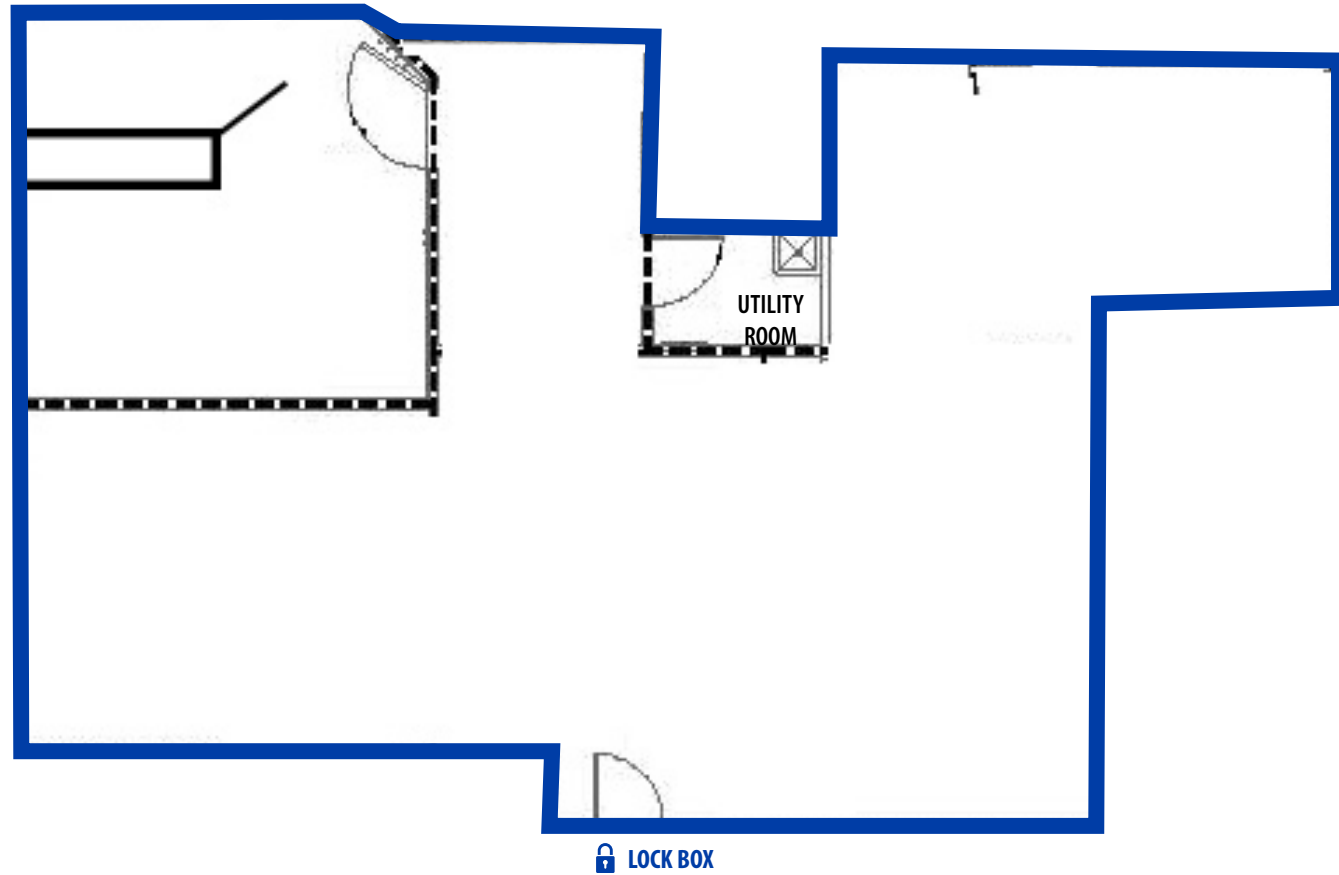

HIGHLIGHTS

SPACE	SIZE	RATE
SUITE 102*	2,282 SF	\$22.50/SF NNN
SUITE 201**	2,222 SF	\$22.50/SF NNN

*LOCK BOX ON SUITE | AVAILABLE IMMEDIATELY
** AVAILABLE 4/1/2025

SUBMARKET:	S. Meridian	TI ALLOWANCE:	Negotiable
BLDG. SIZE:	36,675 SF	LEASE TERMS:	Negotiable
BLDG. TYPE:	Medical Office	LEASE TYPE:	NNN
# OF FLOORS:	2	EST. NNN'S:	\$8.94/SF <small>(NNN's include utilities)</small>
PARKING:	Surface		

DETAILS

CONTACT

SUITE 102
2,282 SF

OPTION 1 | CONCEPTUAL

OPTION 2 | CONCEPTUAL

SUITE 201
2,222 SF

- COMMON AREAS -

PROFESSIONAL MEDICAL TENANTS