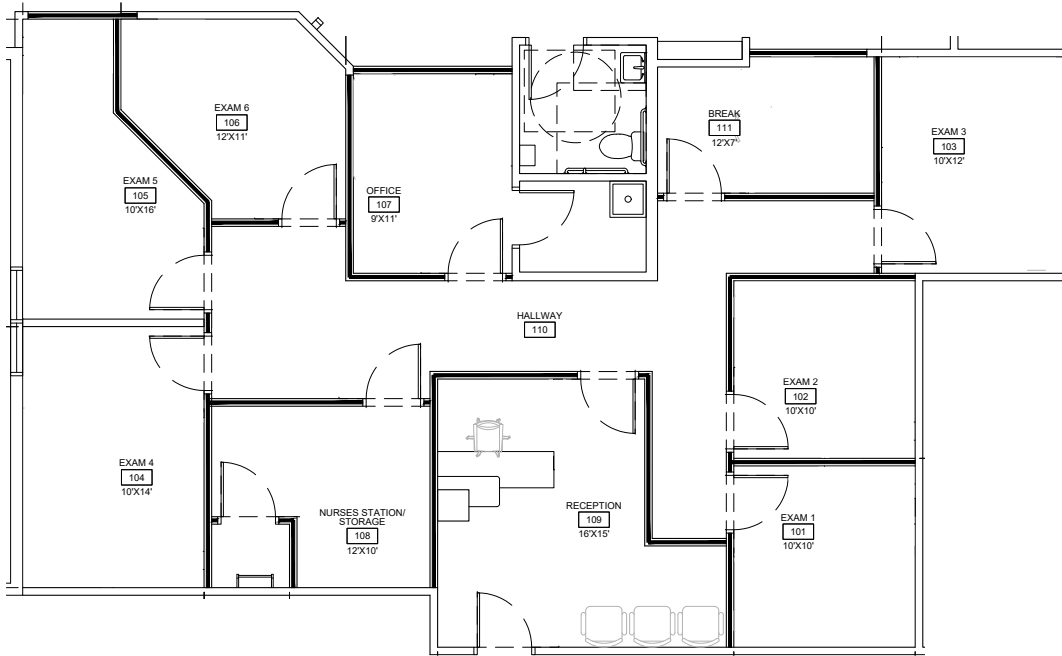

HIGHLIGHTS

SPACE	SIZE	RATE
SUITE 102*	2,282 SF	\$22.50/SF NNN
SUITE 201**	2,222 SF	\$22.50/SF NNN

*LOCK BOX ON SUITE | AVAILABLE IMMEDIATELY
** AVAILABLE 4/1/2025

SUBMARKET:	S. Meridian	TI ALLOWANCE:	Negotiable
BLDG. SIZE:	36,675 SF	LEASE TERMS:	Negotiable
BLDG. TYPE:	Medical Office	LEASE TYPE:	NNN
# OF FLOORS:	2	EST. NNN'S:	\$8.94/SF <small>(NNN's include utilities)</small>
PARKING:	Surface		

DETAILS

CONTACT

SUITE 102
2,282 SF

OPTION 1 | CONCEPTUAL

OPTION 2 | CONCEPTUAL

SUITE 201
2,222 SF

- COMMON AREAS -

PROFESSIONAL MEDICAL TENANTS