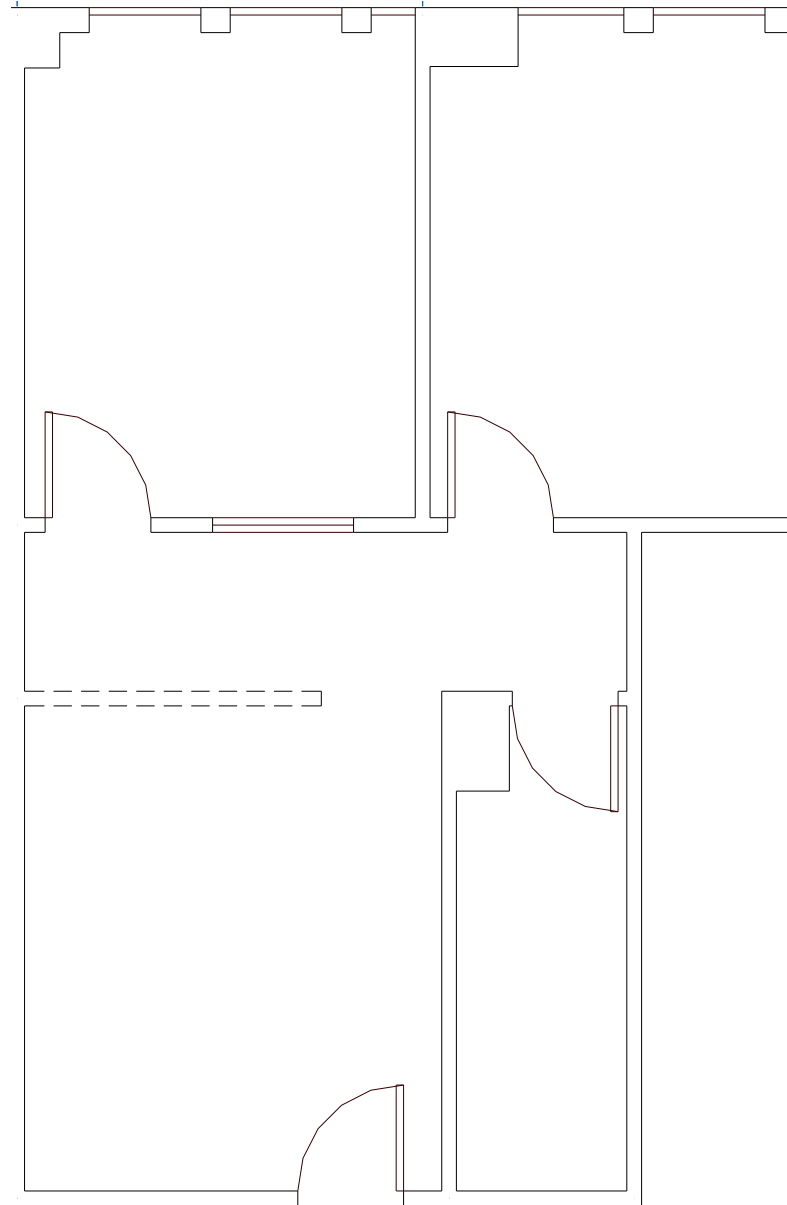

Suite 515-Floor Plan

Leasing Information: **Sasha David Rahban**
310.963.9680
sasha@saravitaproperties.com

Building Address: **SaraVita Properties**
10801 National Boulevard
Los Angeles, CA 90064

Floor: 5th
Suite #: 515
RSF: ±925