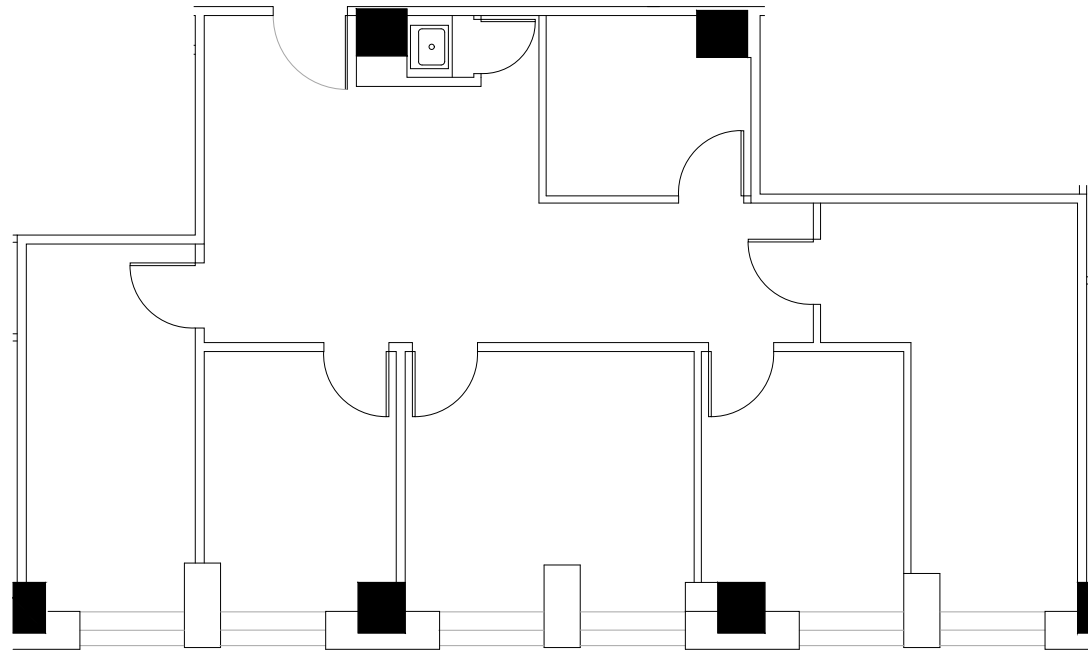

SUITE 1920

1,414 RSF

AVAILABLE IMMEDIATELY

 Transwestern

Eric Myers

John Nelson

Charlotte Evans

312.881.7000