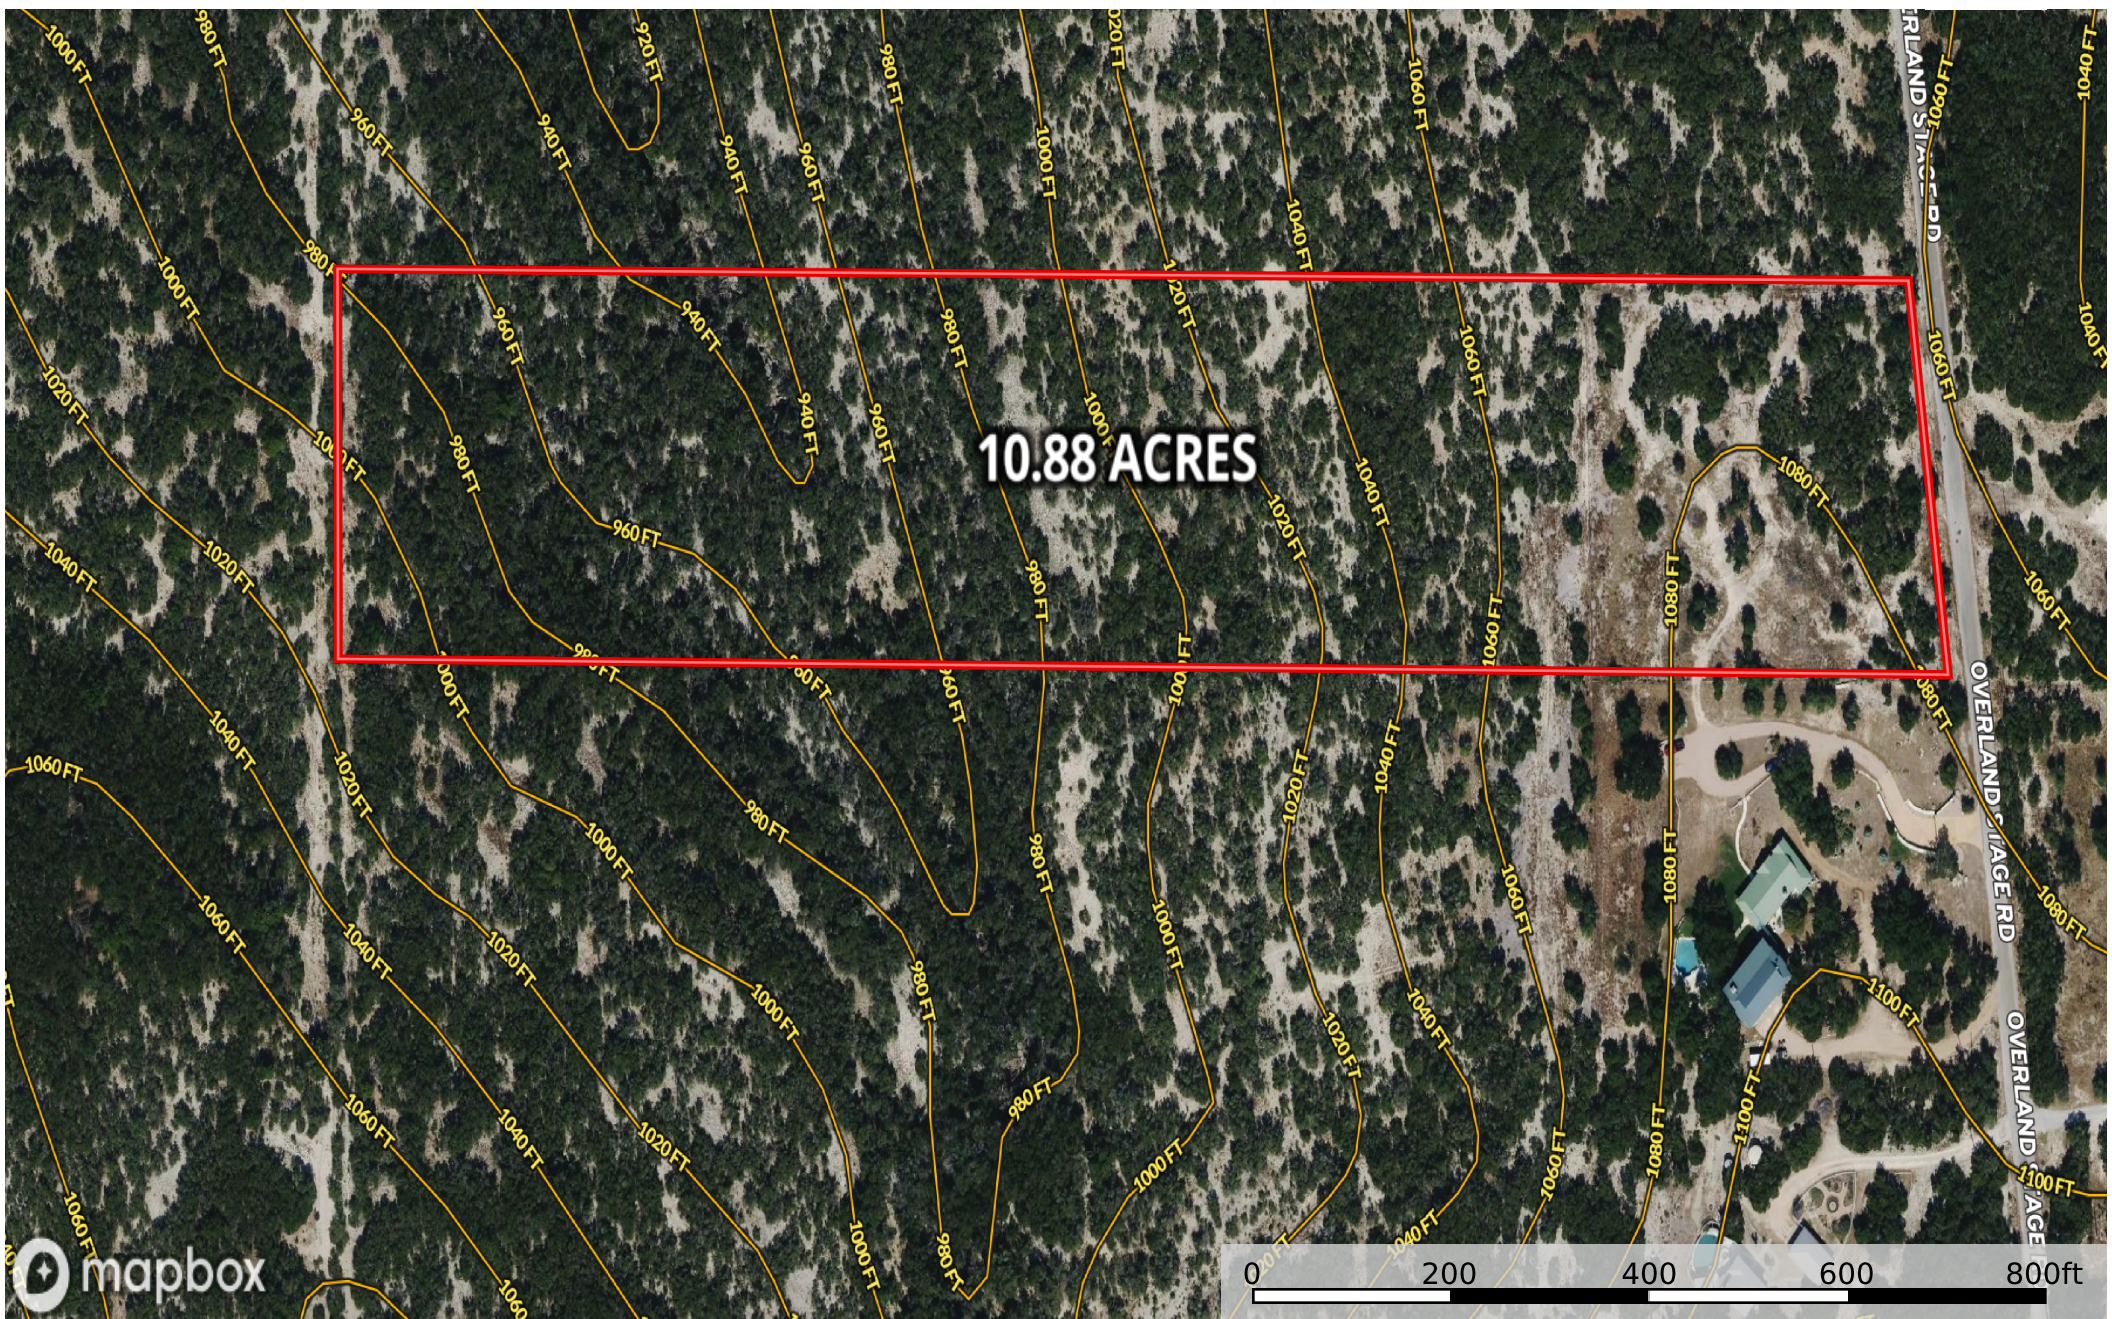

# 1220 Overland Stage Road, Dripping Springs Texas, AC +/-

 Boundary

jamie Wickliffe  
121 N 8th St

 The information contained herein was obtained from sources deemed to be reliable. Land id™ Services makes no warranties or guarantees as to the completeness or accuracy thereof.