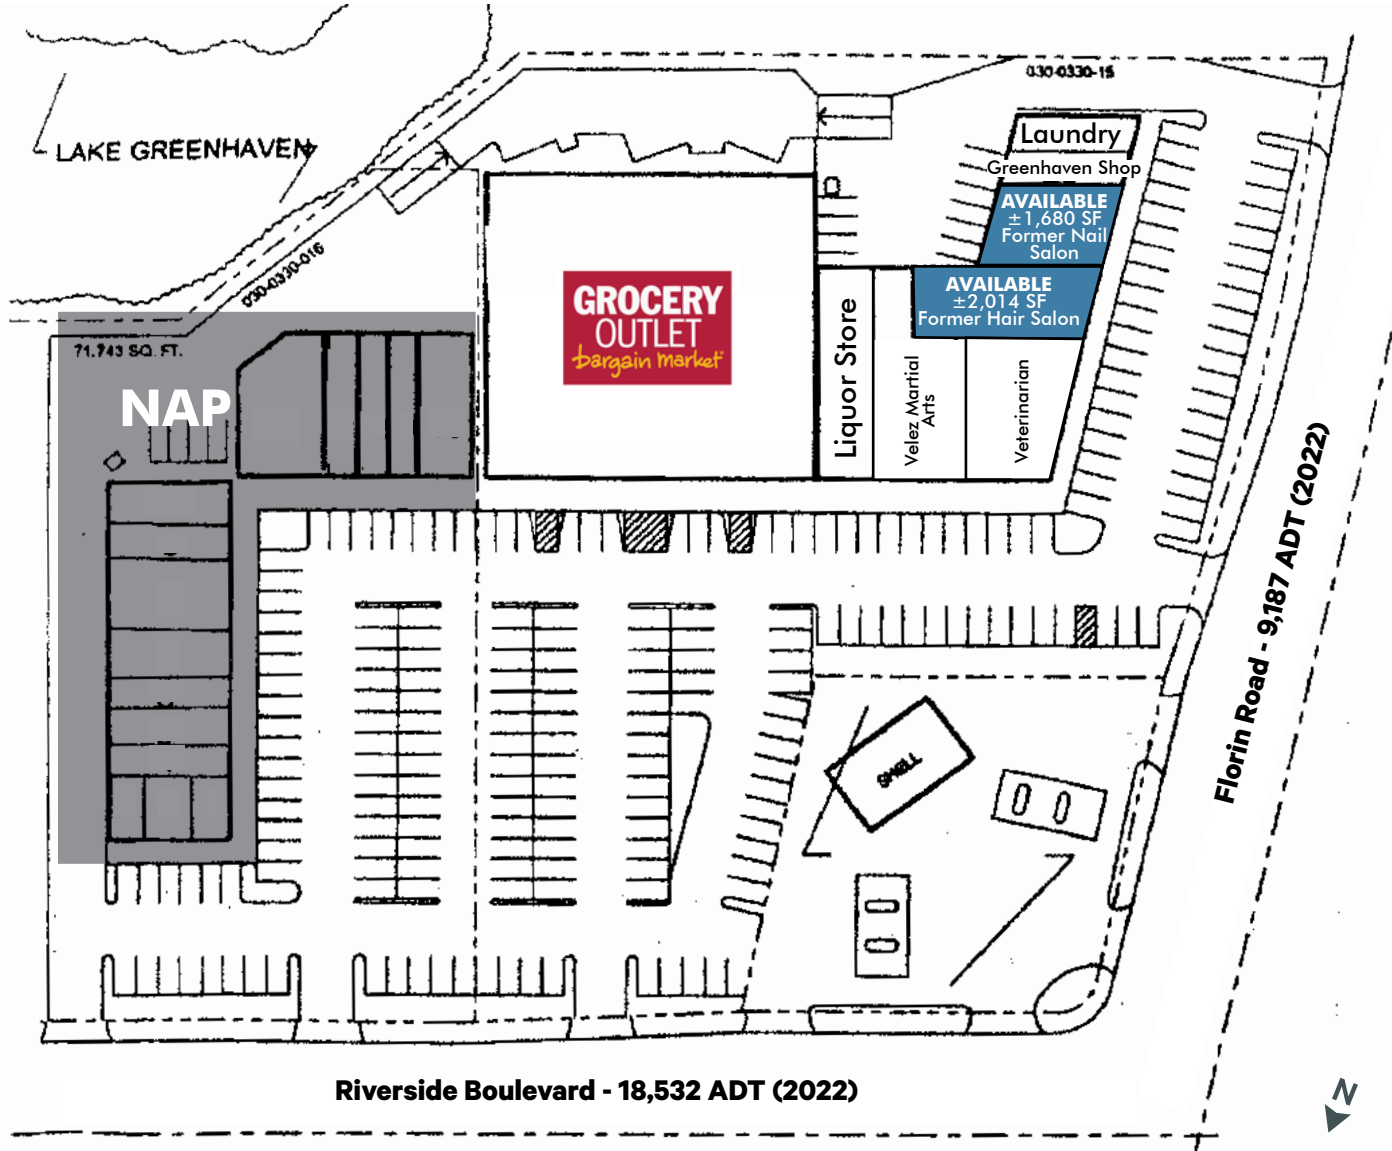

Site Plan

Not to scale. All dimensions are approximate.