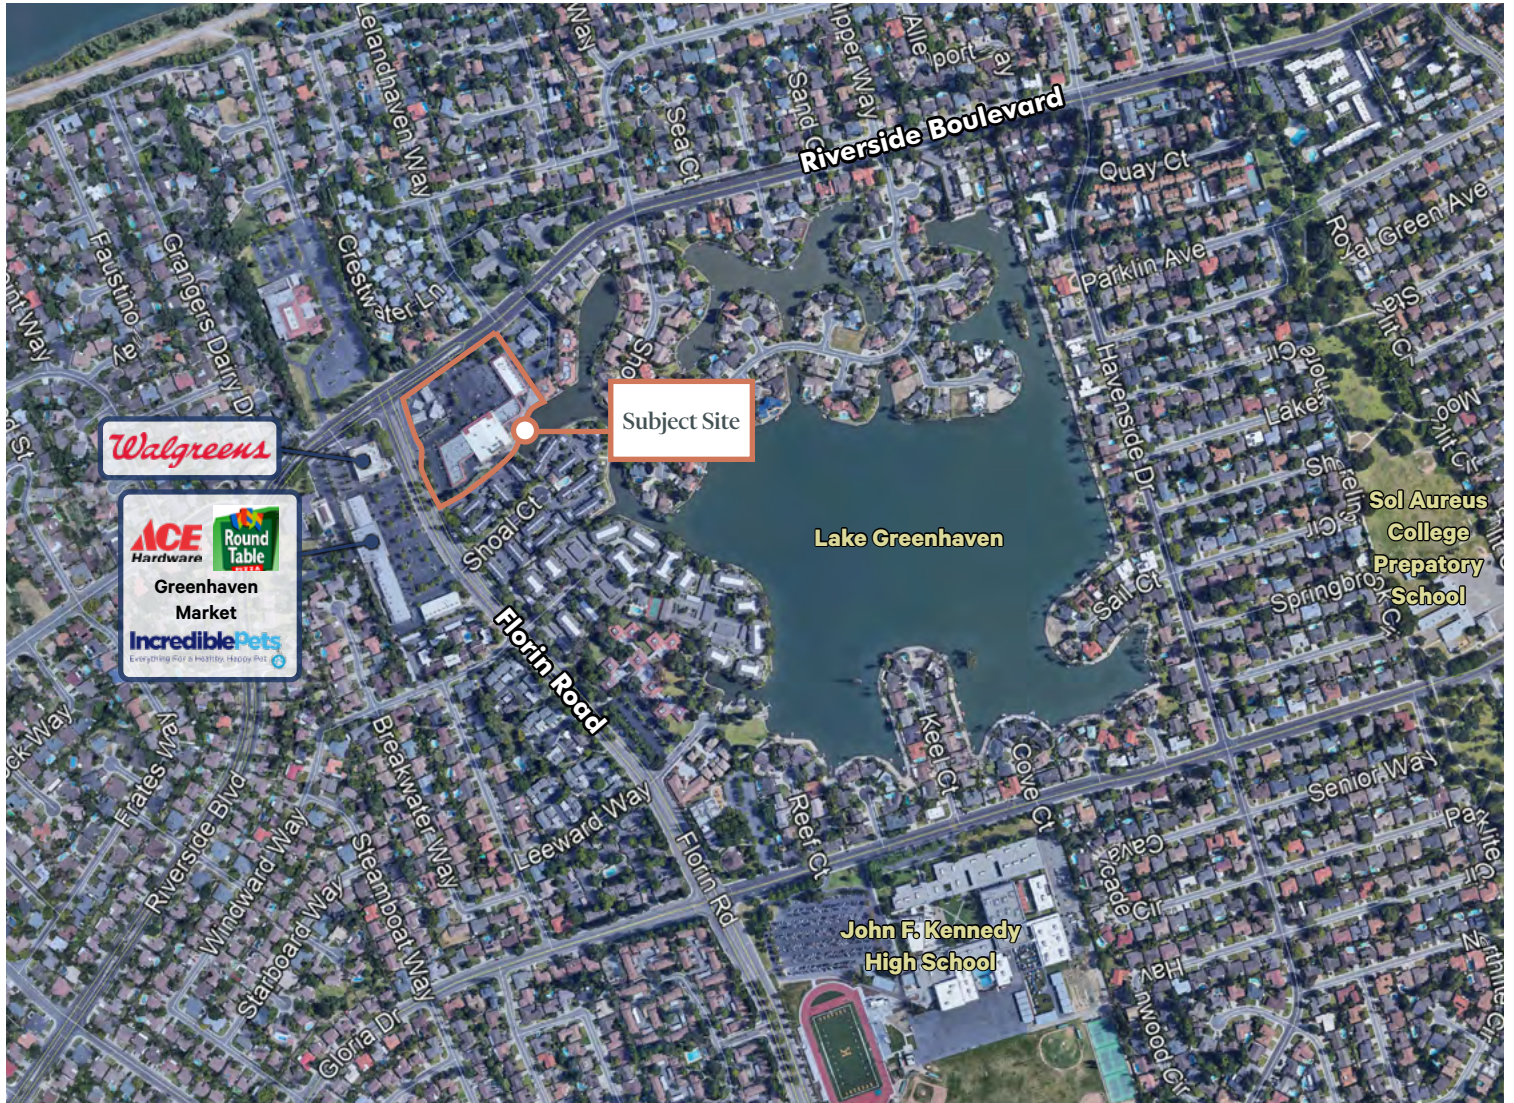

Contact Us

Chris Campbell

Executive Vice President
+1 916 446 8760
chris.campbell@cbre.com
Lic. 01204114

Jason Read

Senior Vice President
+1 916 446 8273
jason.read@cbre.com
Lic. 01341972

Scott Carruth

Senior Vice President
+1 916 446 8717
scott.carruth@cbre.com
Lic. 01372285

© 2023 CBRE, Inc. All rights reserved. This information has been obtained from sources believed reliable but has not been verified for accuracy or completeness. CBRE, Inc. makes no guarantee, representation or warranty and accepts no responsibility or liability as to the accuracy, completeness, or reliability of the information contained herein. You should conduct a careful, independent investigation of the property and verify all information. Any reliance on this information is solely at your own risk. CBRE and the CBRE logo are service marks of CBRE, Inc. All other marks displayed on this document are the property of their respective owners, and the use of such marks does not imply any affiliation with or endorsement of CBRE. Photos herein are the property of their respective owners. Use of these images without the express written consent of the owner is prohibited.