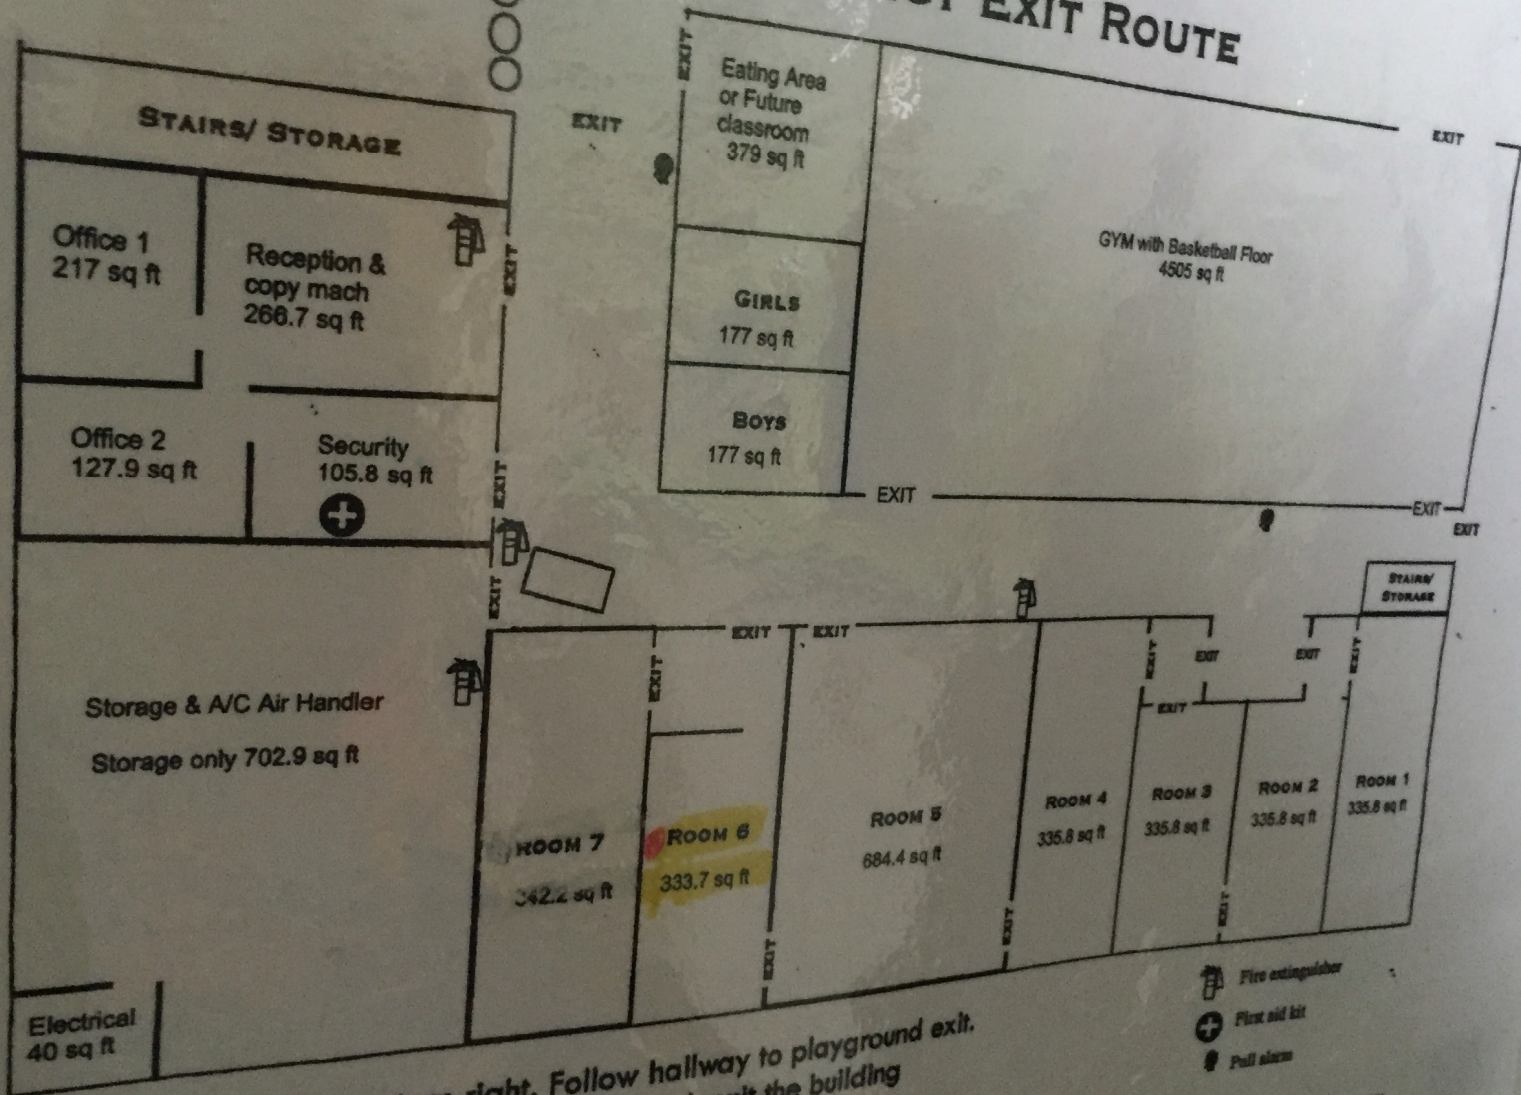

EMERGENCY EXIT ROUTE

Exit to hallway, turn right. Follow hallway to playground exit.
 If normal exit route is blocked, exit the building
 at the nearest alternate exit.

Alternate exit #1—Gym Doors
 Alternate exit #2 Front Entrance