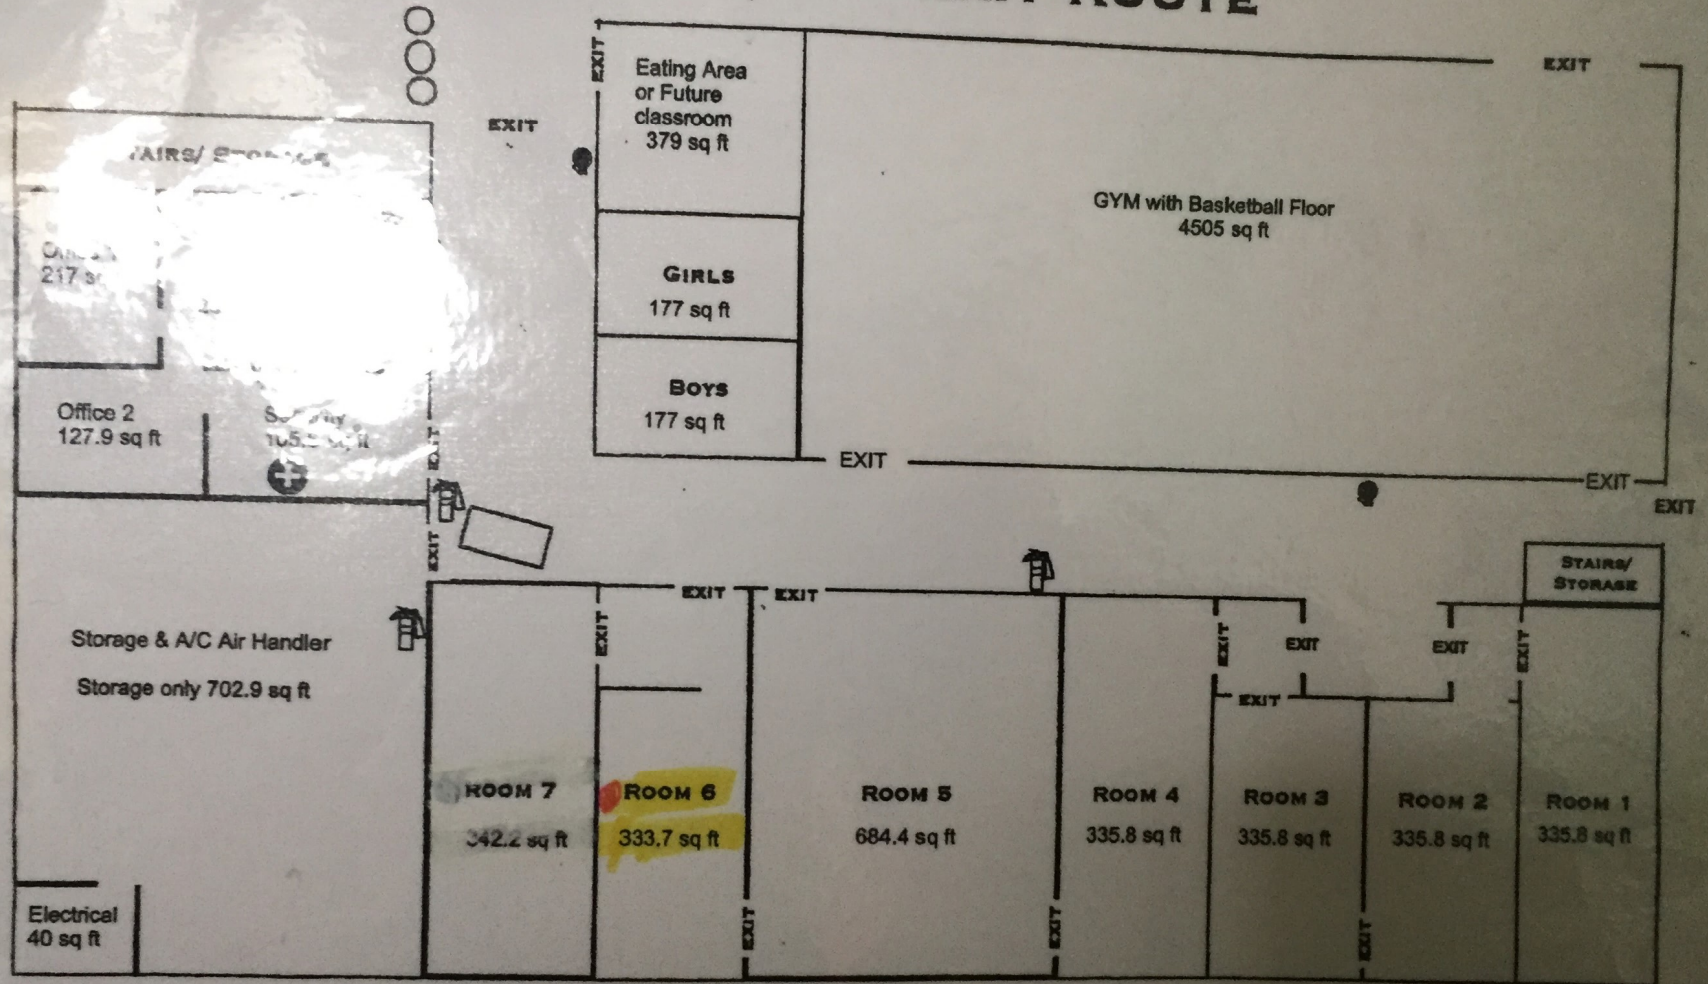

EMERGENCY EXIT ROUTE

Exit to hallway, turn right. Follow hallway to playground exit.
 If normal exit route is blocked, exit the building
 at the nearest alternate exit.

Alternate exit #1—Gym Doors
 Alternate exit #2 Front Entrance