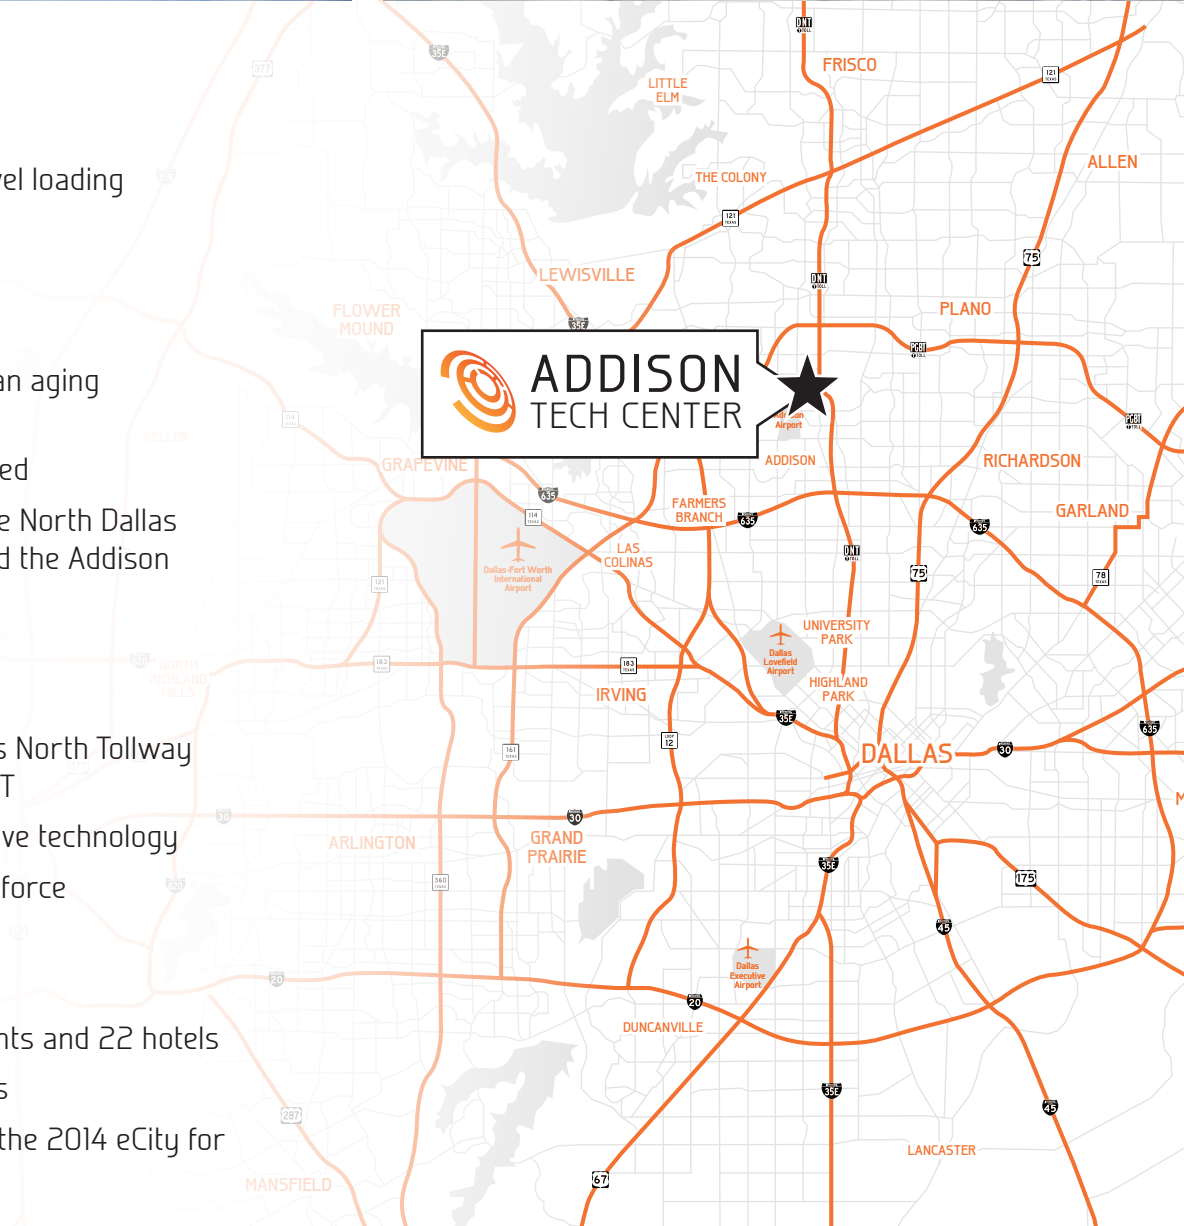

About Addison

- Located along the Dallas North Tollway between I-635 and PGBT
- Leader in innovation-drive technology
- Knowledge-based workforce
- Superior quality of life
- Low tax rates
- More than 170 restaurants and 22 hotels
- Town-produced festivals
- Google named Addison the 2014 eCity for the State of Texas

Retail

1. Walmart - 2.2 mi.
2. Office Depot - 2.4 mi.
3. Barnes & Noble - 2.5 mi.
4. Target - 3.4 mi.
5. Galleria Dallas - 4.1 mi.
6. Best Buy - 4.5 mi.

Hotels

1. Staybridge Suites - 1.6 mi.
2. Hyatt House - 1.8 mi.
3. Renaissance Dallas Addison - 2.0 mi.
4. Dallas/Addison Marriott Quorum - 2.5 mi.
5. Crowne Plaza Dallas - 3.1 mi.

Banks

1. Liberty Capital Bank - 1.3 mi.
2. Bank of America - 1.4 mi.
3. Wells Fargo - 1.6 mi.
4. Chase Bank - 1.7 mi.
5. Capital One - 2.8 mi.