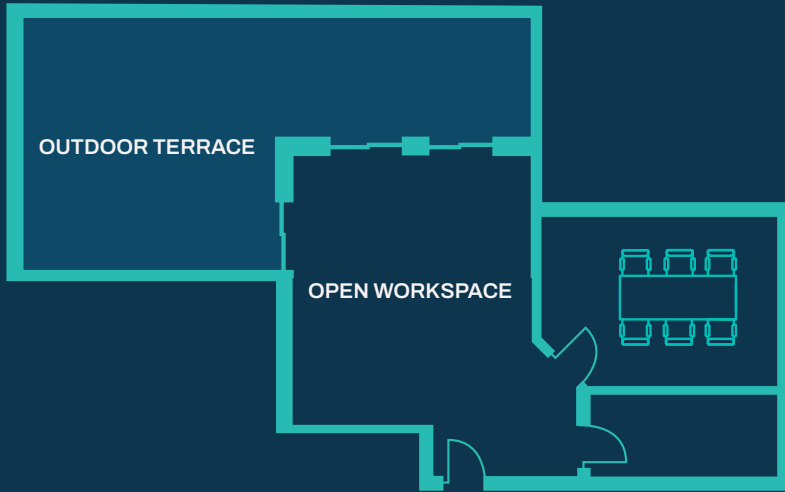

SHOCKOE SLIP

11 S 12TH STREET
RICHMOND, VA

EXPANSIVE
workspace

TEAM SUITE 500A

ACCOMODATES HEADCOUNT OF UP TO 22

1538 SQUARE FEET OF PRIVATE SPACE
PLUS 3000+SF OF SHARED WORKSPACE,
COWORKING LOUNGE, KITCHEN, PHONE
BOOTHES & MORE

SOLUTION INCLUDES:

FULLY
FURNISHED

DIRECT FIBER
INTERNET &
WIFI ACCESS

EXPANSIVE
LOUNGE

COFFEE &
TEA

24/7 ACCESS

ON-SITE
MGMT

HIGH SPEED
PRINTERS